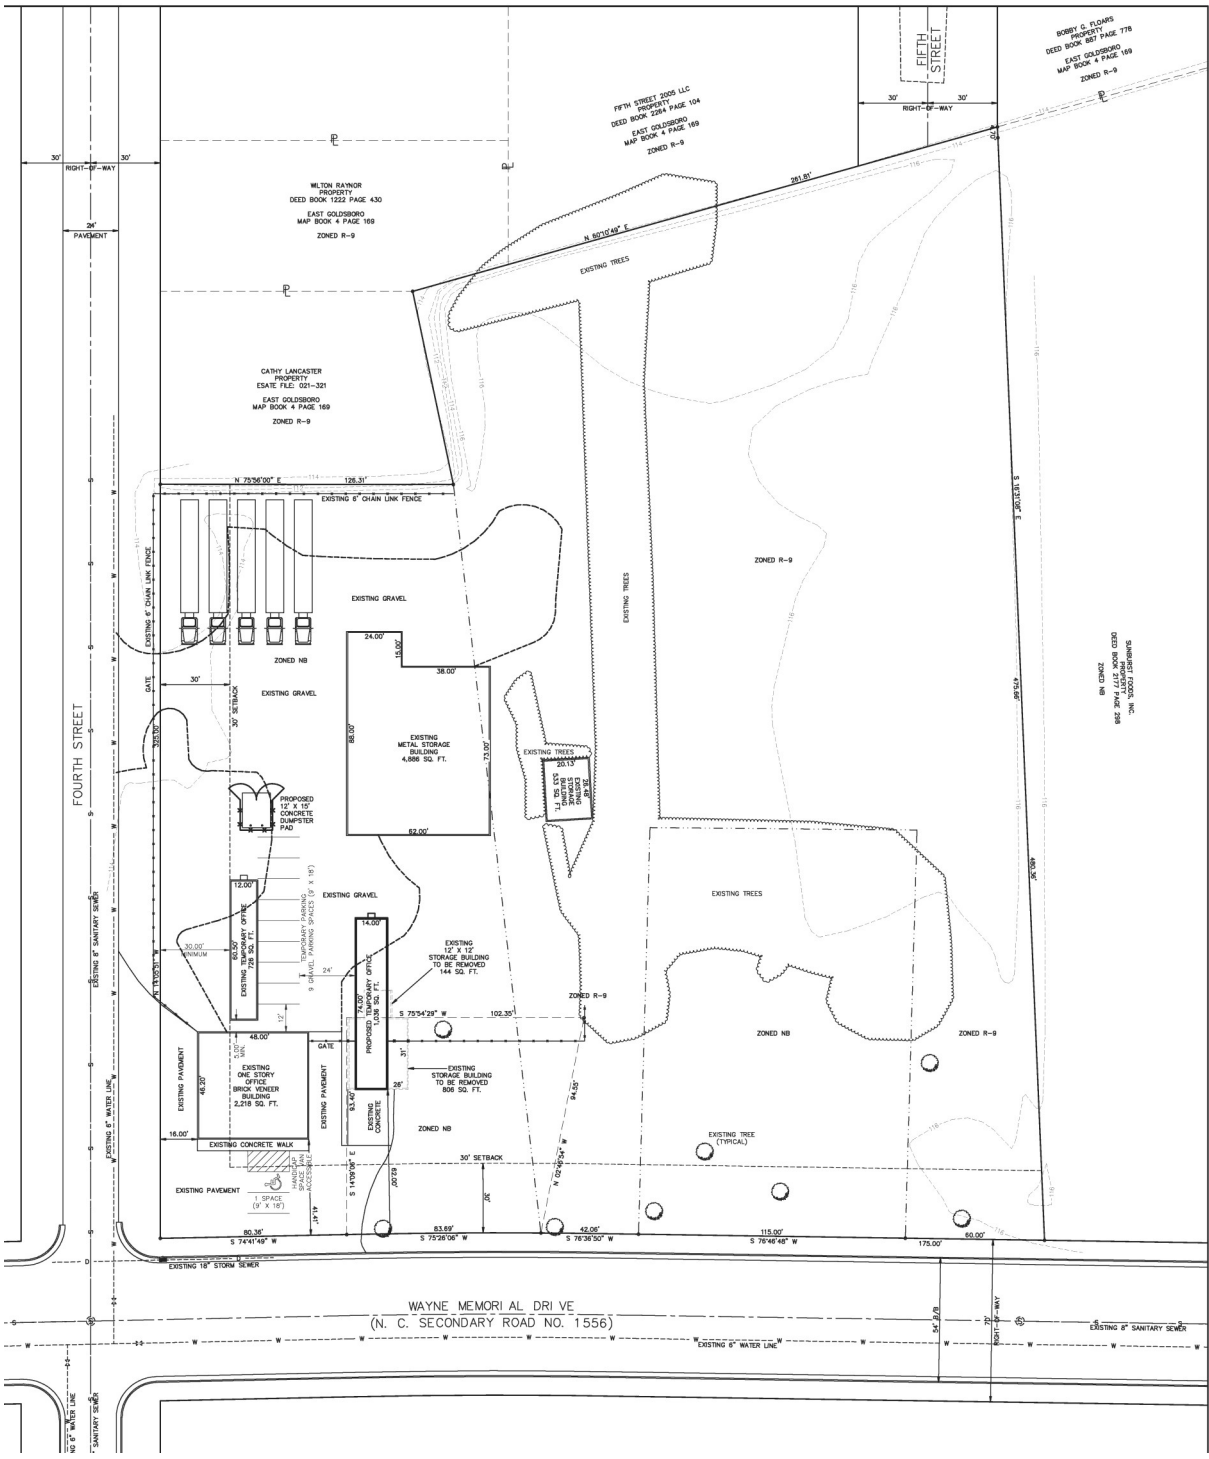

SALES - LEASING - INSURANCE - APPRAISALS

1301 Wayne Memorial Drive
Goldsboro, NC 27530

FOR MORE INFO, PLEASE CONTACT:
BOB LOGAN | APRIL WOMBLE
919.735.1876 | 919.429.4018
logan@waynerealty.com

WAYNE REALTY COMMERCIAL
304 E. Walnut Street
Goldsboro, NC 27530

This information has been secured from sources we believe to be reliable, but Wayne Realty Commercial makes no representations or warranties, expressed or implied, as to the accuracy of the information.