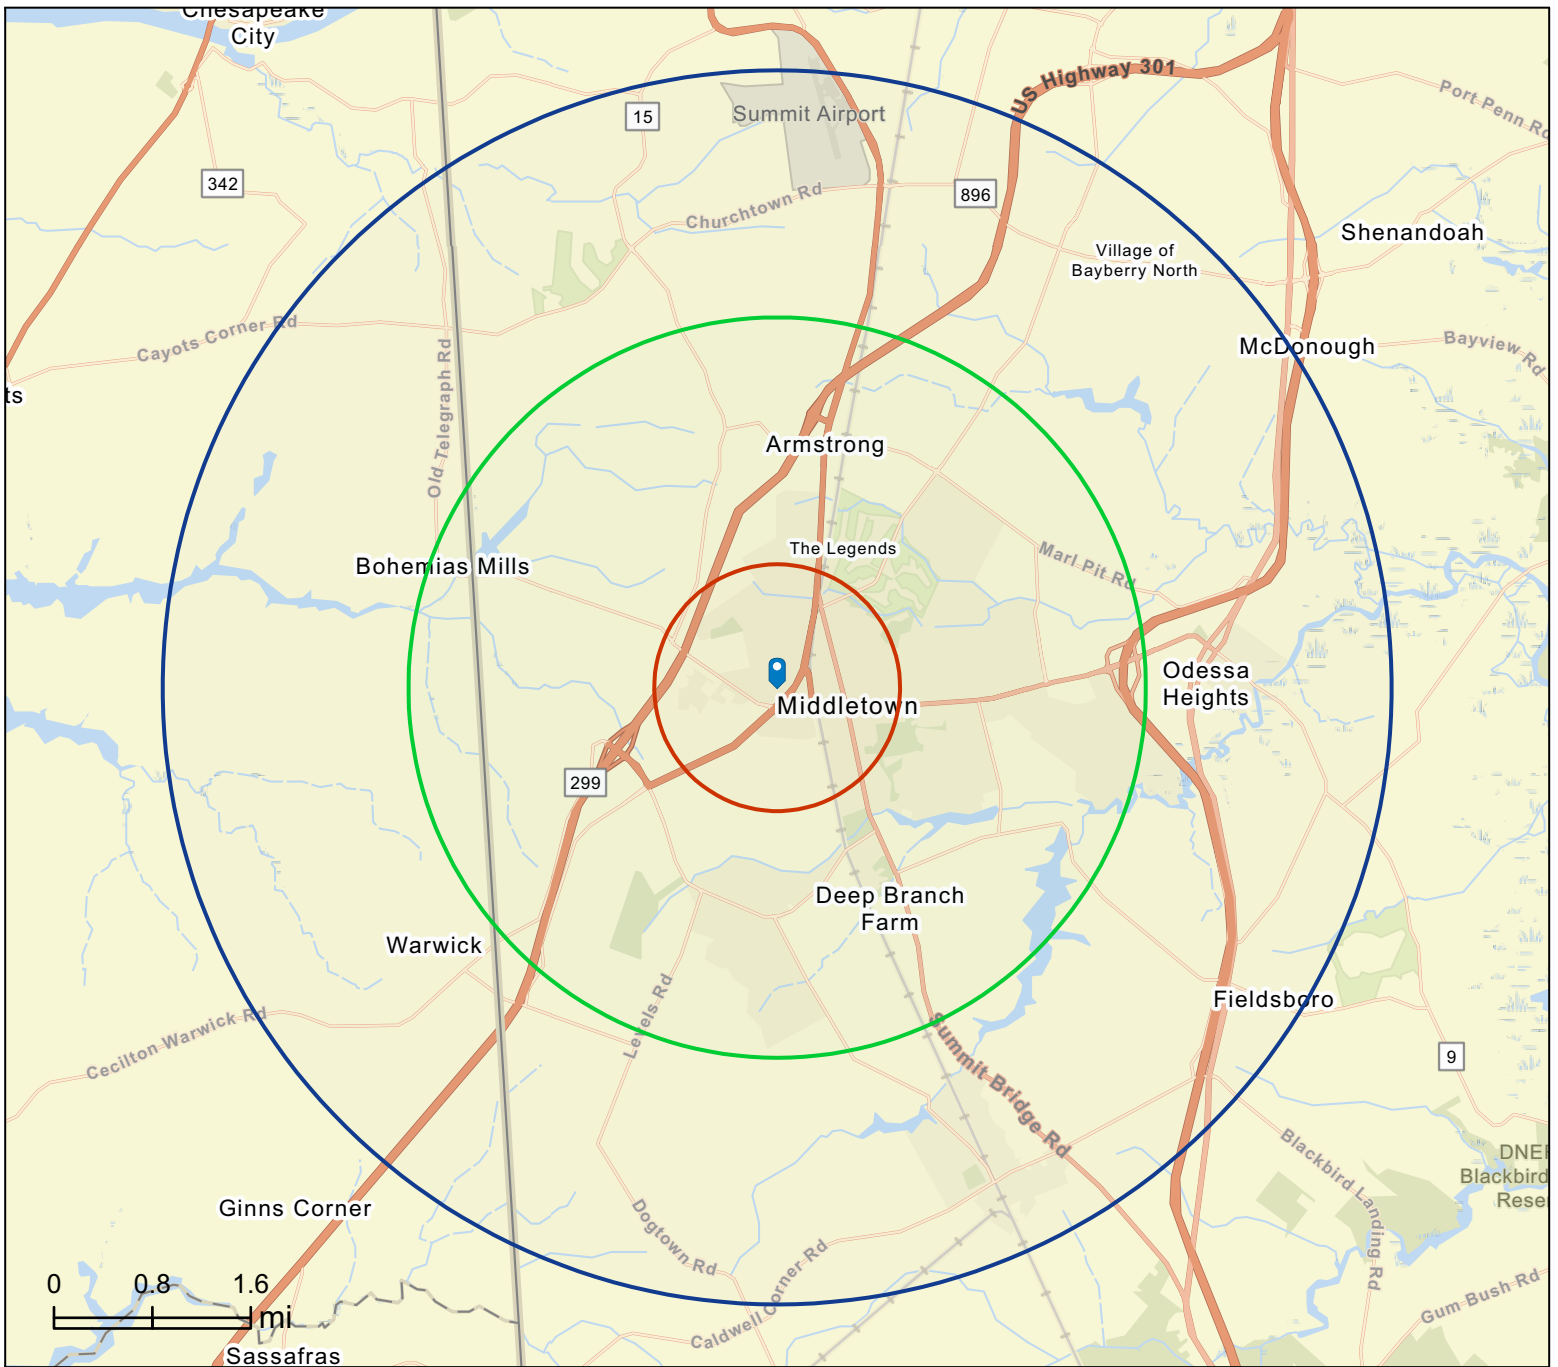

Site Details Map

106 Sandhill Dr, Middletown, Delaware, 19709
Rings: 1, 3, 5 mile radii

Prepared by Esri
Latitude: 39.45224
Longitude: -75.72739

This site is located in:

- City:** Middletown
- County:** New Castle County
- State:** Delaware
- ZIP Code:** 19709
- Census Tract:** 10003016610
- Census Block Group:** 100030166102
- CBSA:** Philadelphia-Camden-Wilmington, PA-NJ-DE-MD Metropolitan Statistical Area