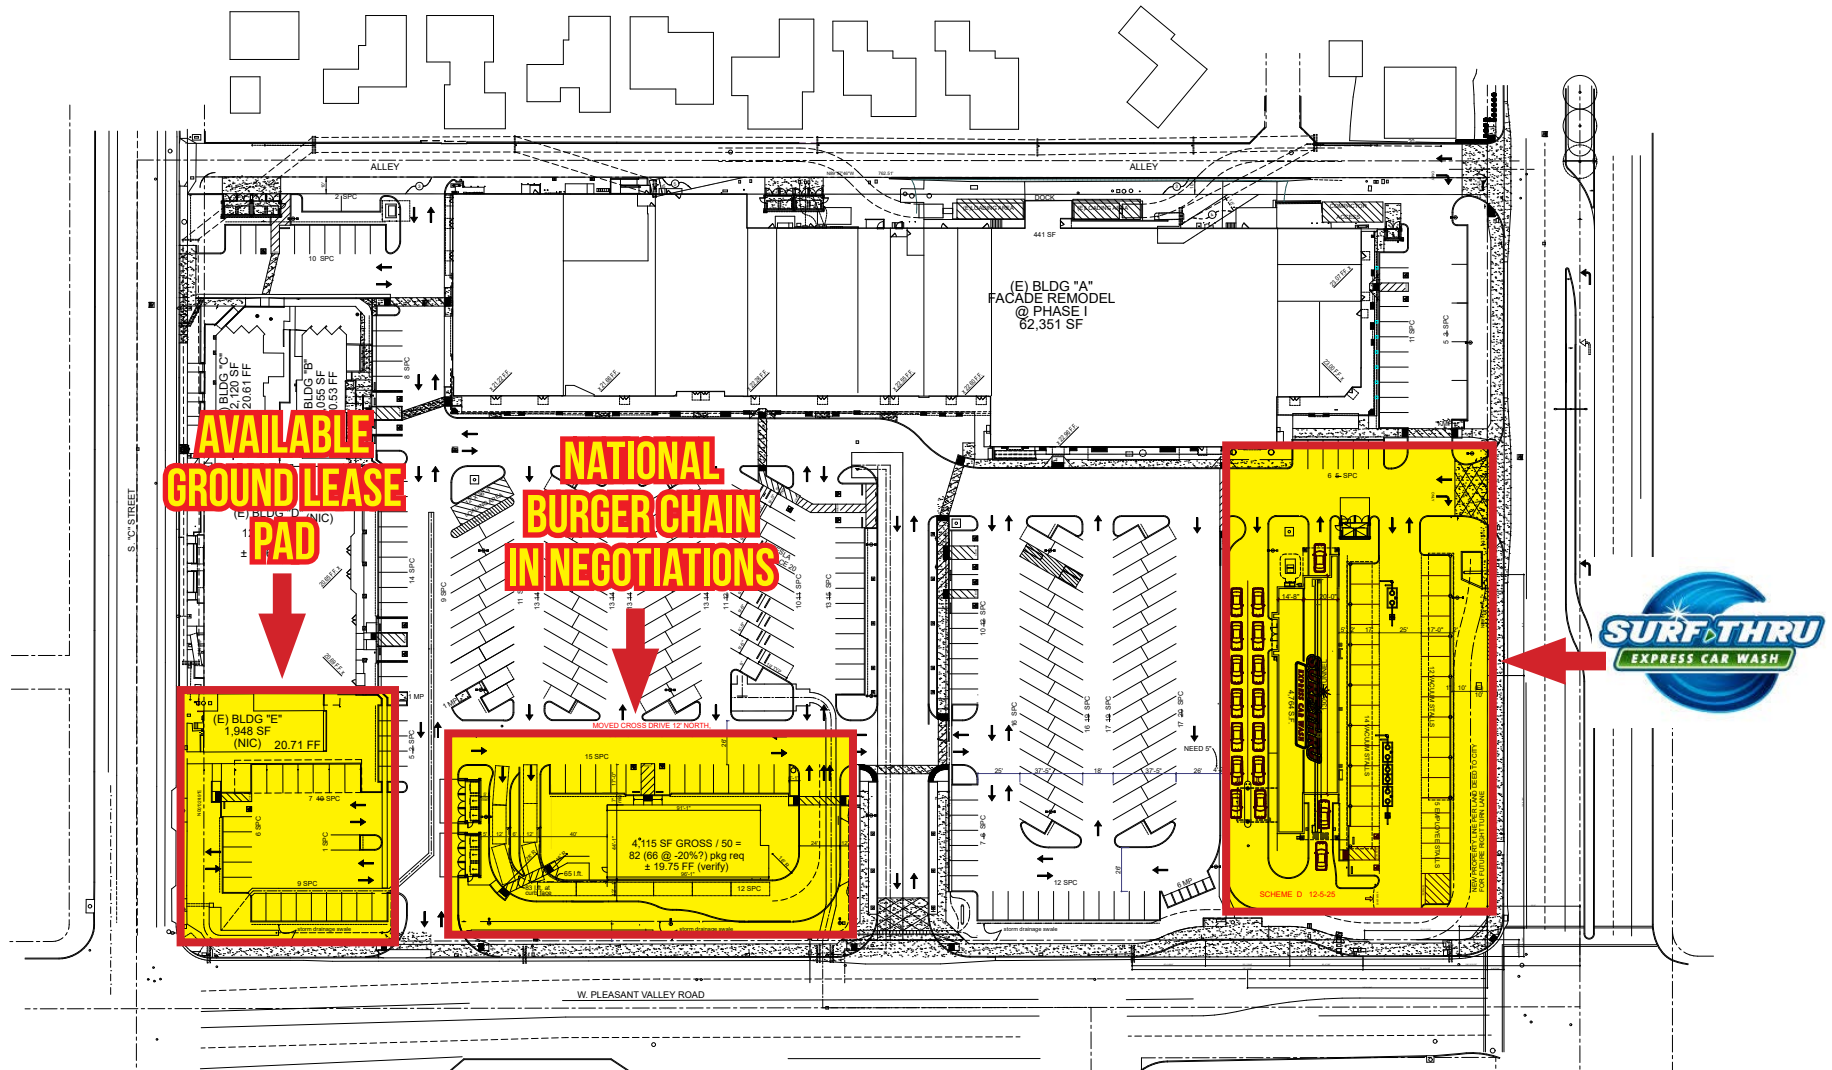

PLEASANT VALLEY PLAZA - 213 W. Pleasant Valley Rd, Oxnard, CA