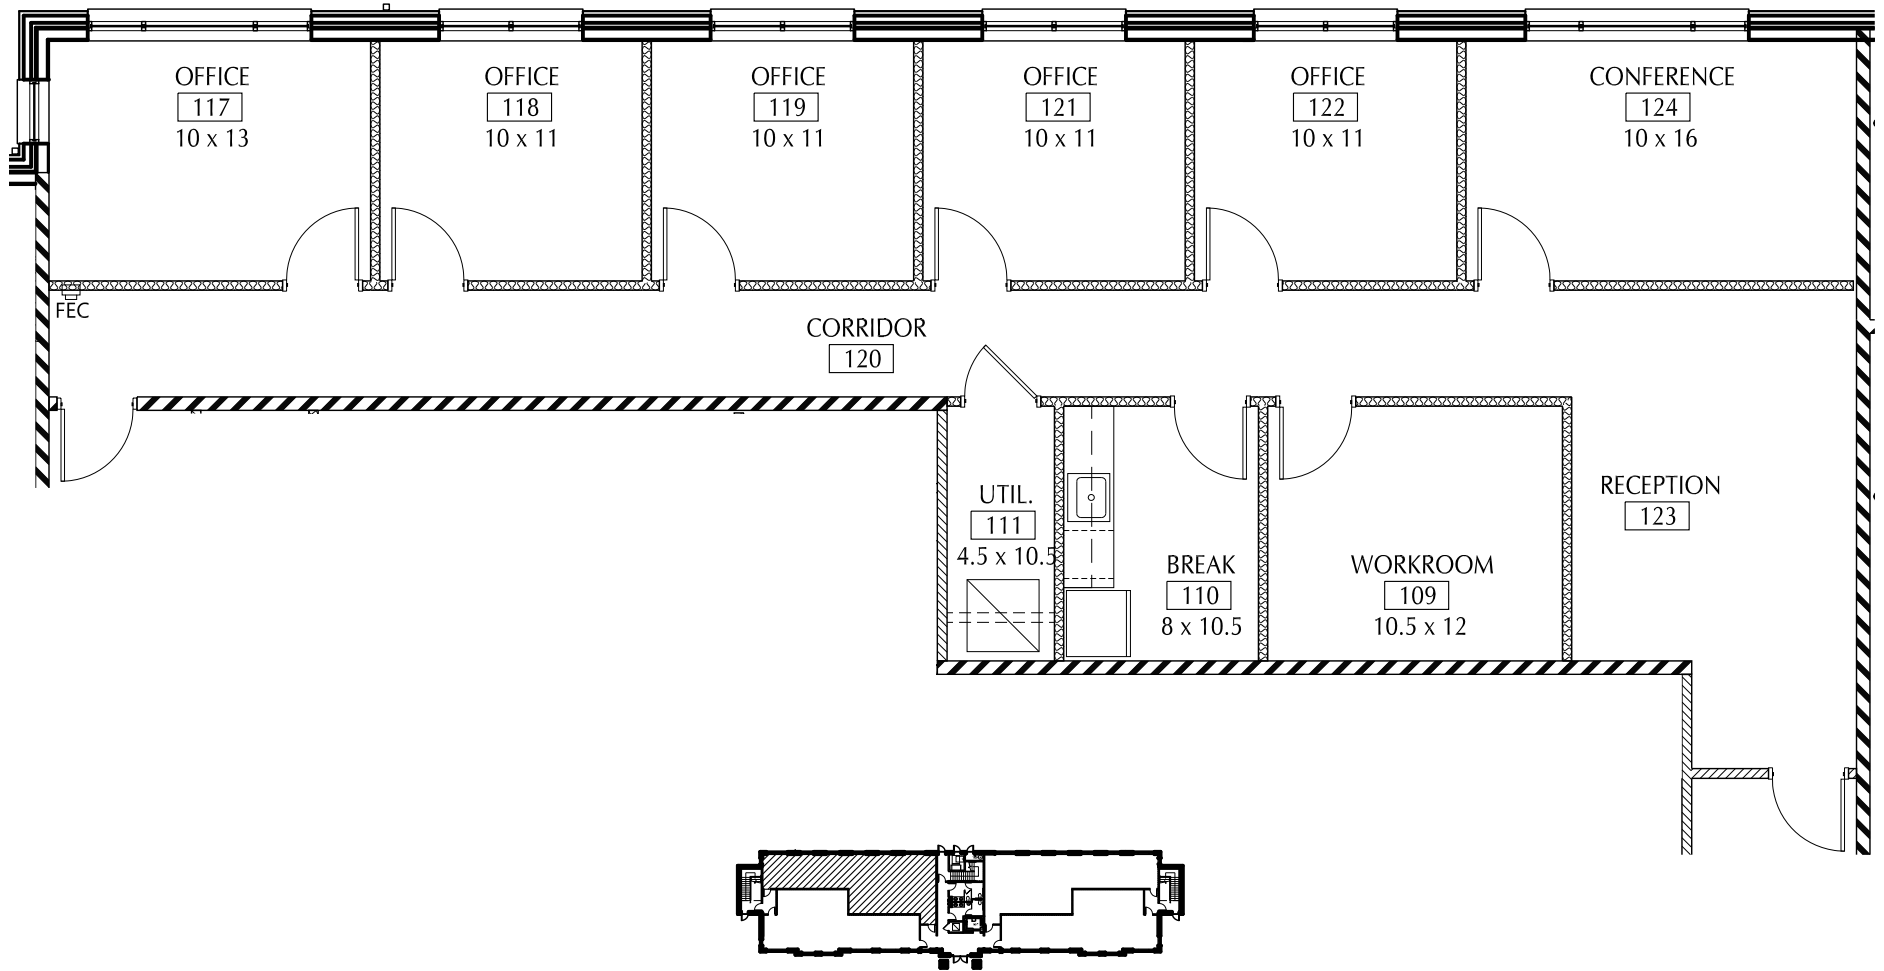

Satellite Park at Huntcrest

1168 Satellite Blvd., Suwanee, GA 30024

KEY PLAN

Suite 104

1st Floor
1,996 RSF
12/05/2024

L|B|A ARCHITECTURE + INTERIOR DESIGN
5076 WINTERS CHAPEL RD, SUITE 100
ATLANTA, GA 30360
(o) 770.396.3207