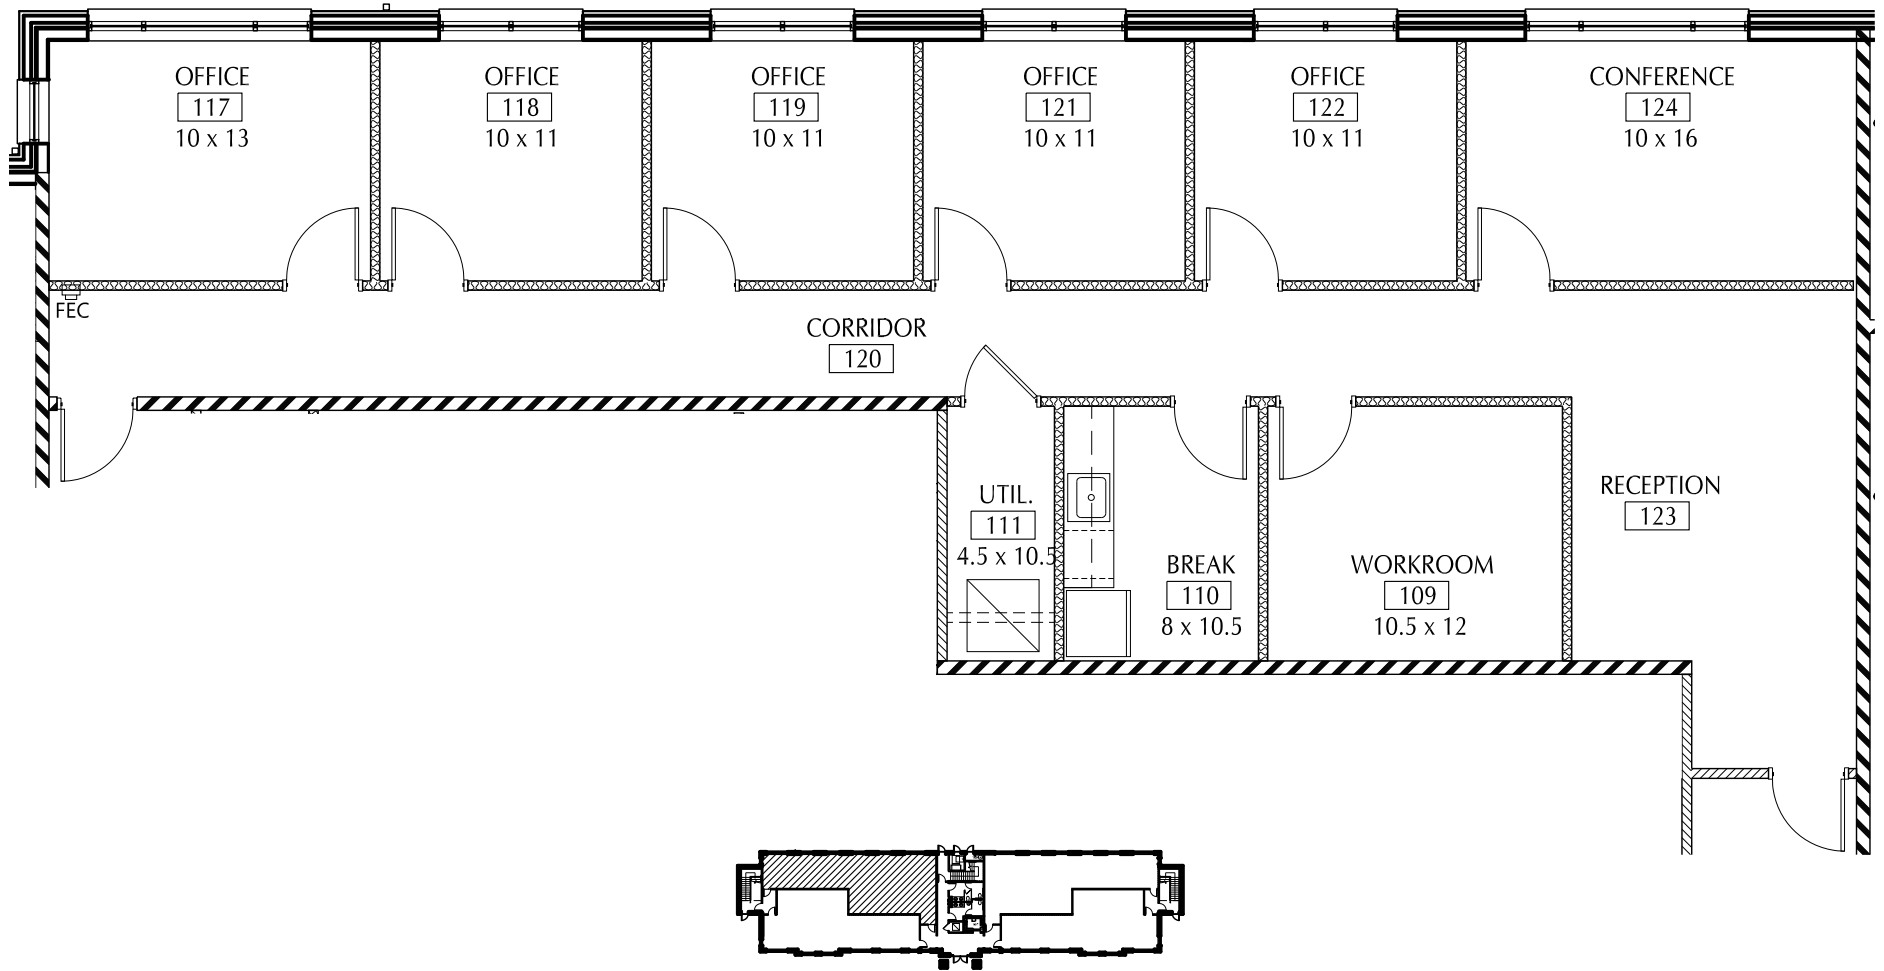

Satellite Park at Huntcrest

1164 Satellite Blvd., Suwanee, GA 30024

KEY PLAN

Suite 104

1st Floor
1,996 RSF
12/05/2024

L|B|A ARCHITECTURE + INTERIOR DESIGN
5076 WINTERS CHAPEL RD, SUITE 100
ATLANTA, GA 30360
(o) 770.396.3207