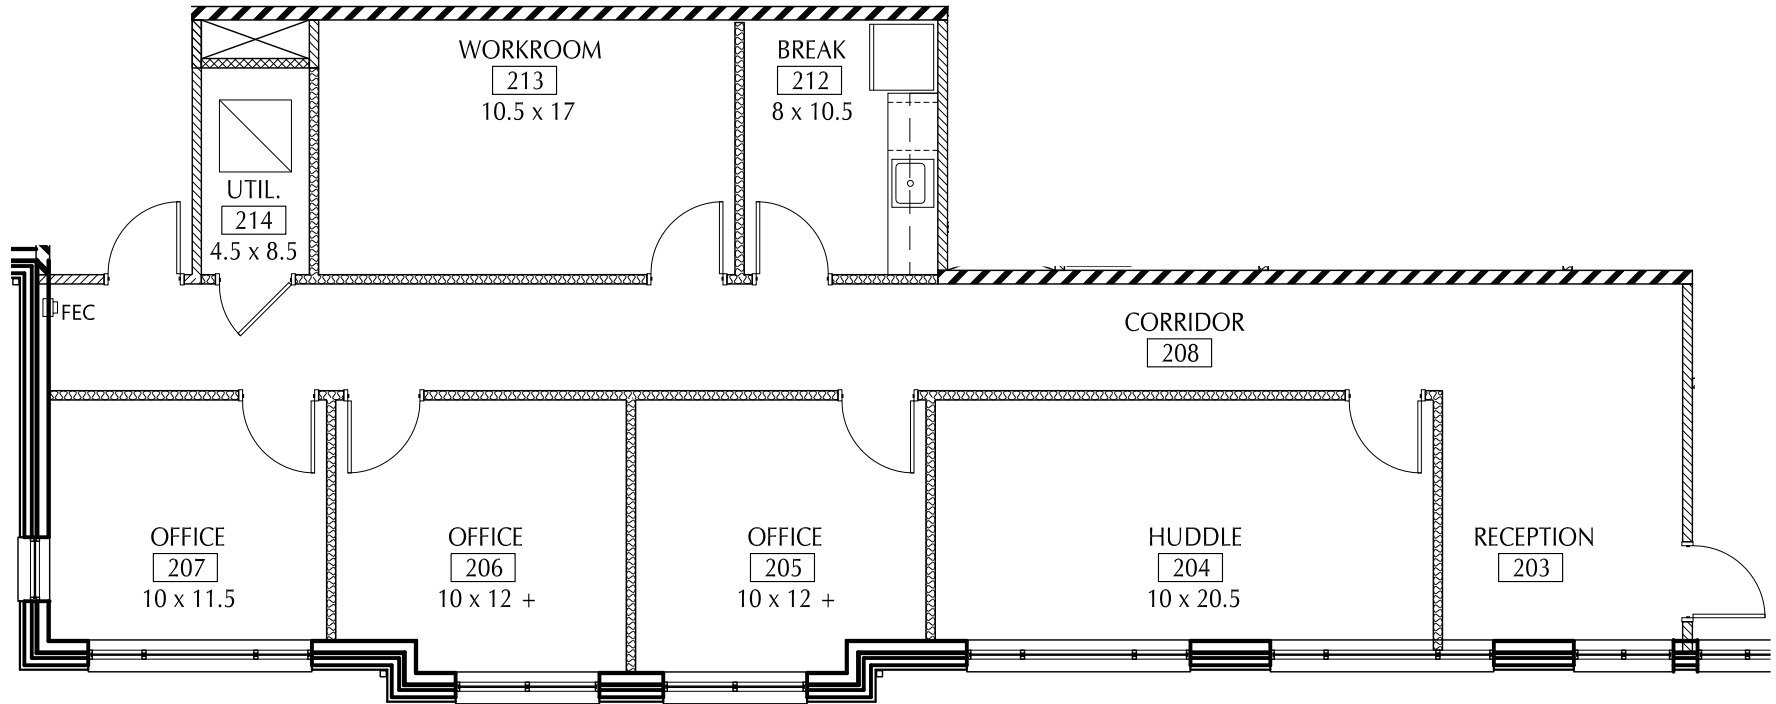

Satellite Park at Huntcrest

1164 Satellite Blvd., Suwanee, GA 30024

KEY PLAN

Suite 201

2nd Floor
1,761 RSF
12/05/2024

L|B|A ARCHITECTURE + INTERIOR DESIGN
5076 WINTERS CHAPEL RD, SUITE 100
ATLANTA, GA 30360
(o) 770.396.3207