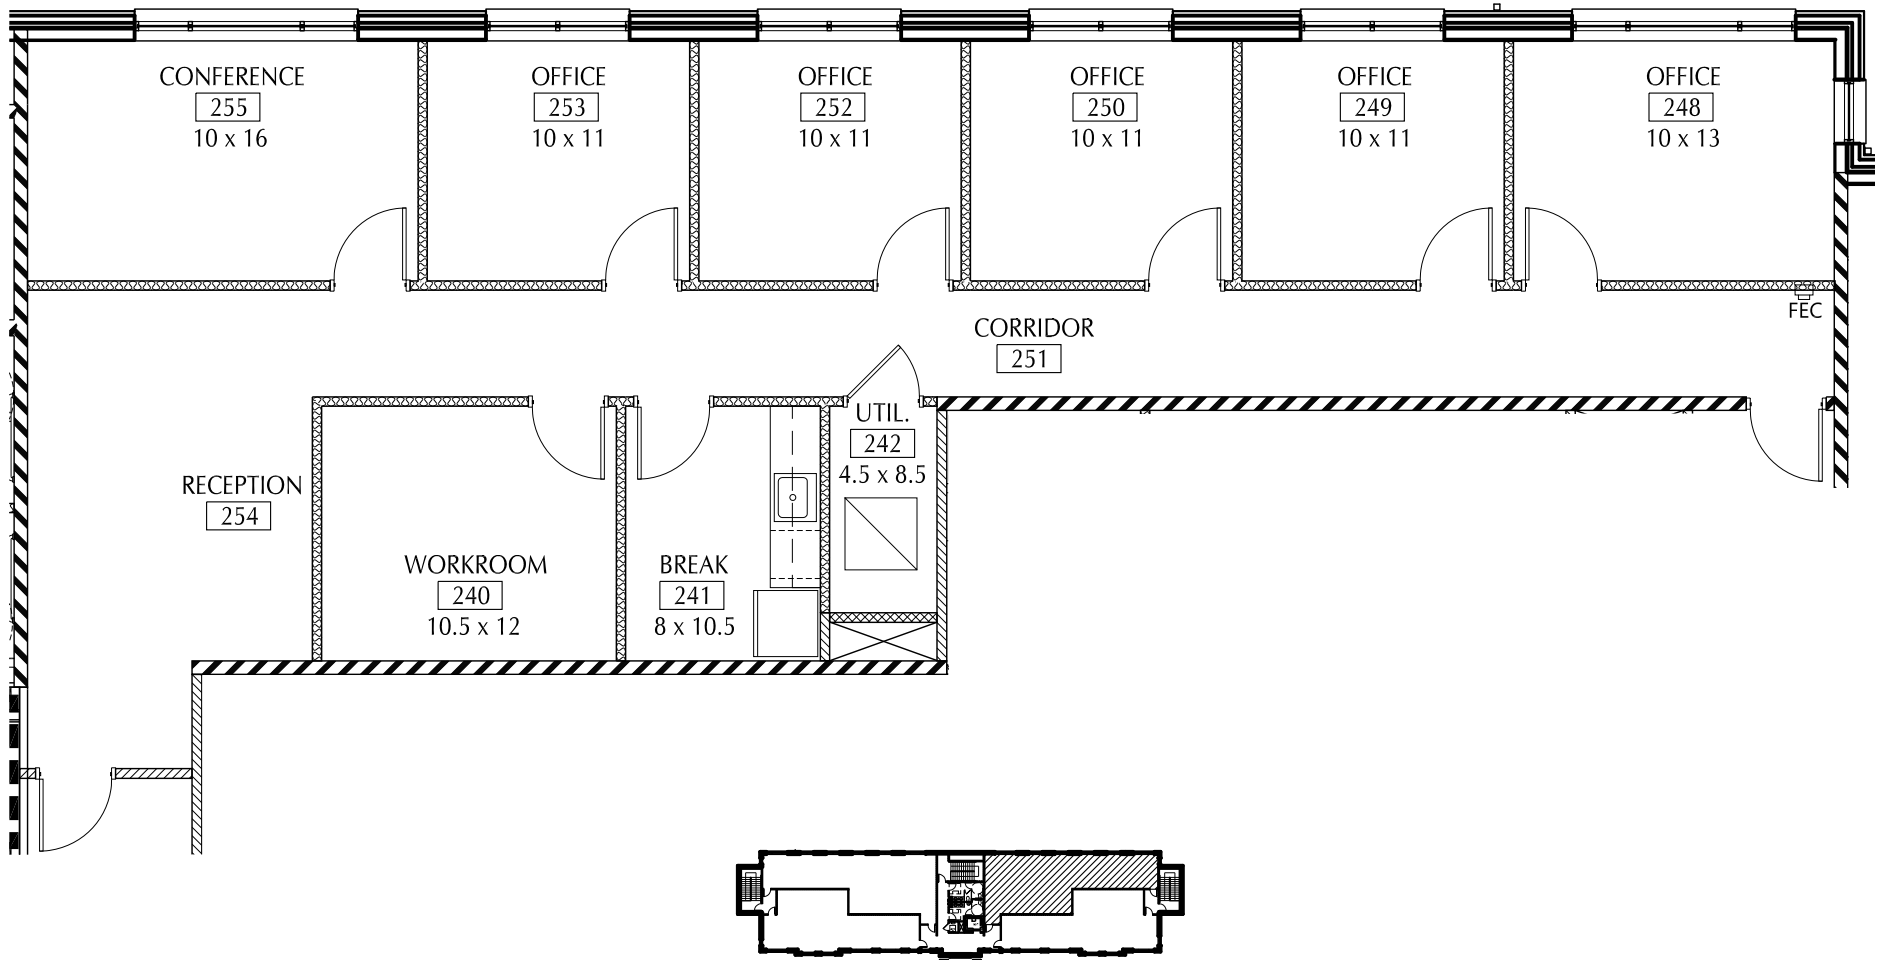

Satellite Park at Huntcrest

1168 Satellite Blvd., Suwanee, GA 30024

KEY PLAN

Suite 203

2nd Floor
2,001 RSF
12/05/2024

L|B|A ARCHITECTURE + INTERIOR DESIGN
5076 WINTERS CHAPEL RD, SUITE 100
ATLANTA, GA 30360
(o) 770.396.3207