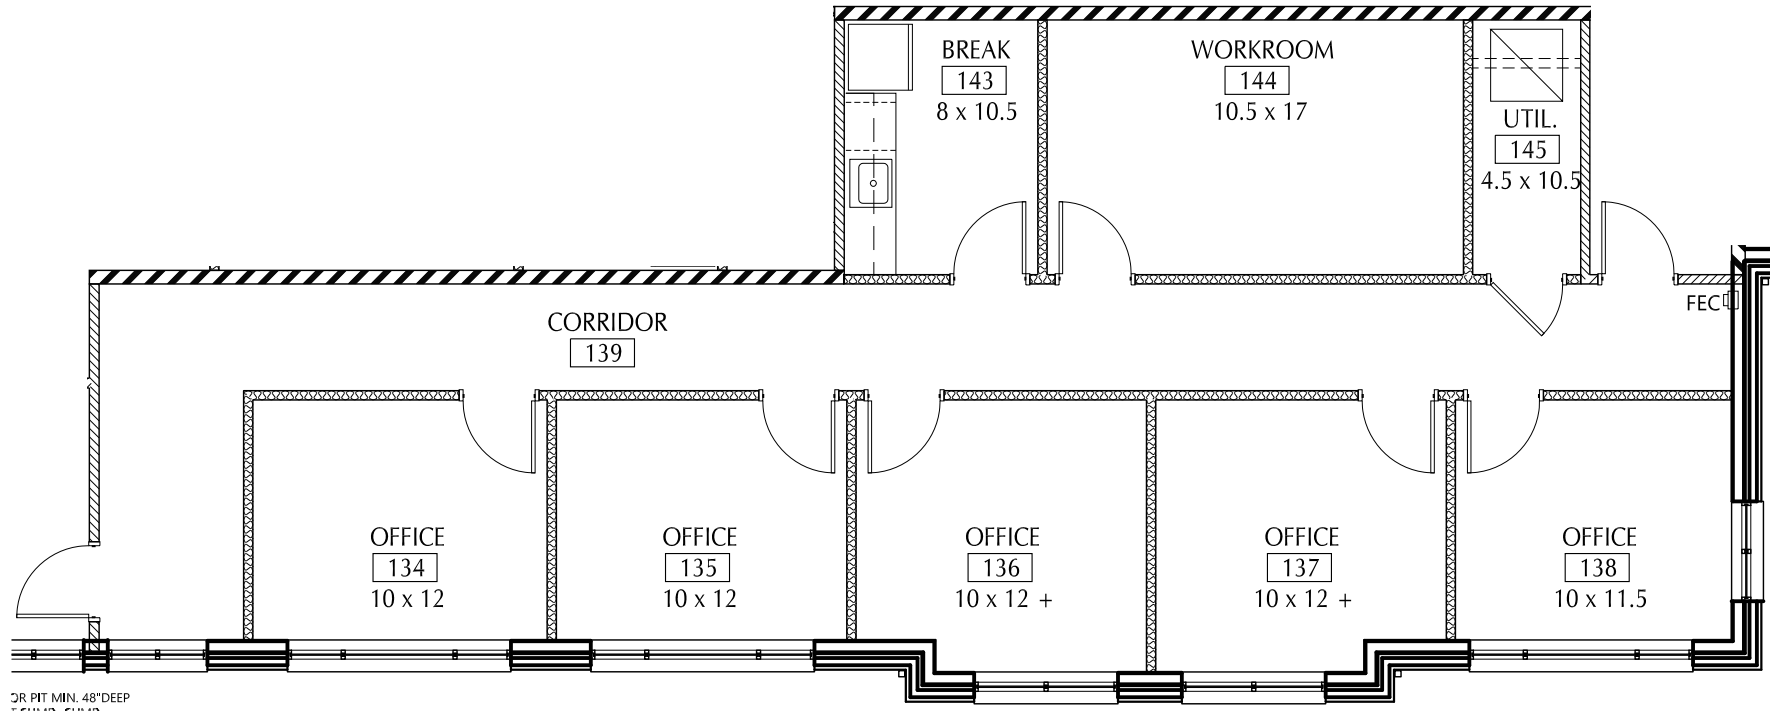

Satellite Park at Huntcrest

1164 Satellite Blvd., Suwanee, GA 30024

Suite 102

1st Floor
1,760 RSF
12/05/2023

L|B|A ARCHITECTURE + INTERIOR DESIGN
5076 WINTERS CHAPEL RD, SUITE 100
ATLANTA, GA 30360
(o) 770.396.3207