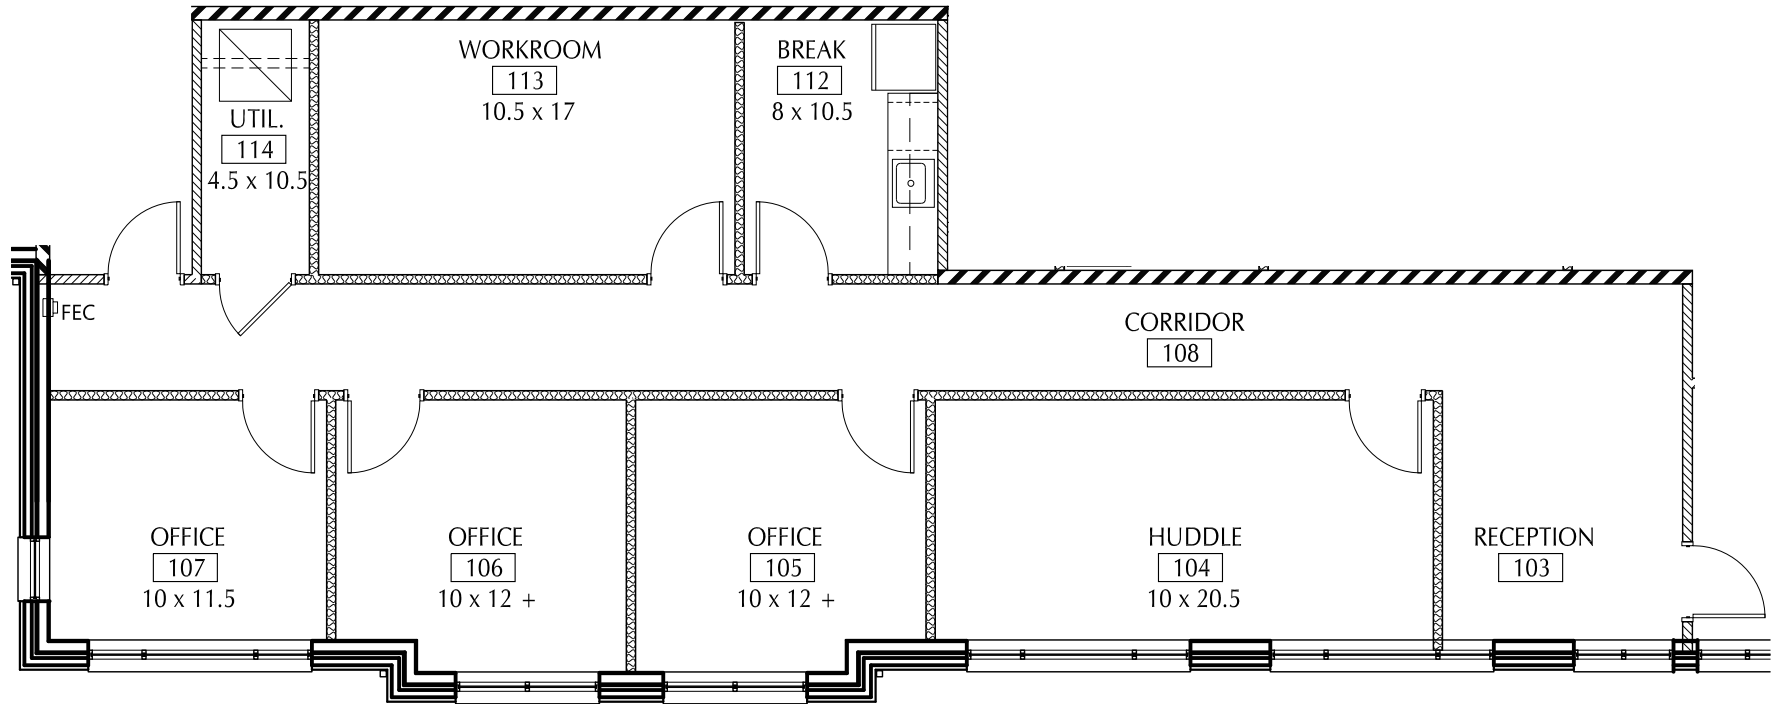

Satellite Park at Huntcrest

1164 Satellite Blvd., Suwanee, GA 30024

KEY PLAN

Suite 101

1st Floor
1,761 RSF
12/05/2024

L|B|A ARCHITECTURE + INTERIOR DESIGN
5076 WINTERS CHAPEL RD, SUITE 100
ATLANTA, GA 30360
(o) 770.396.3207