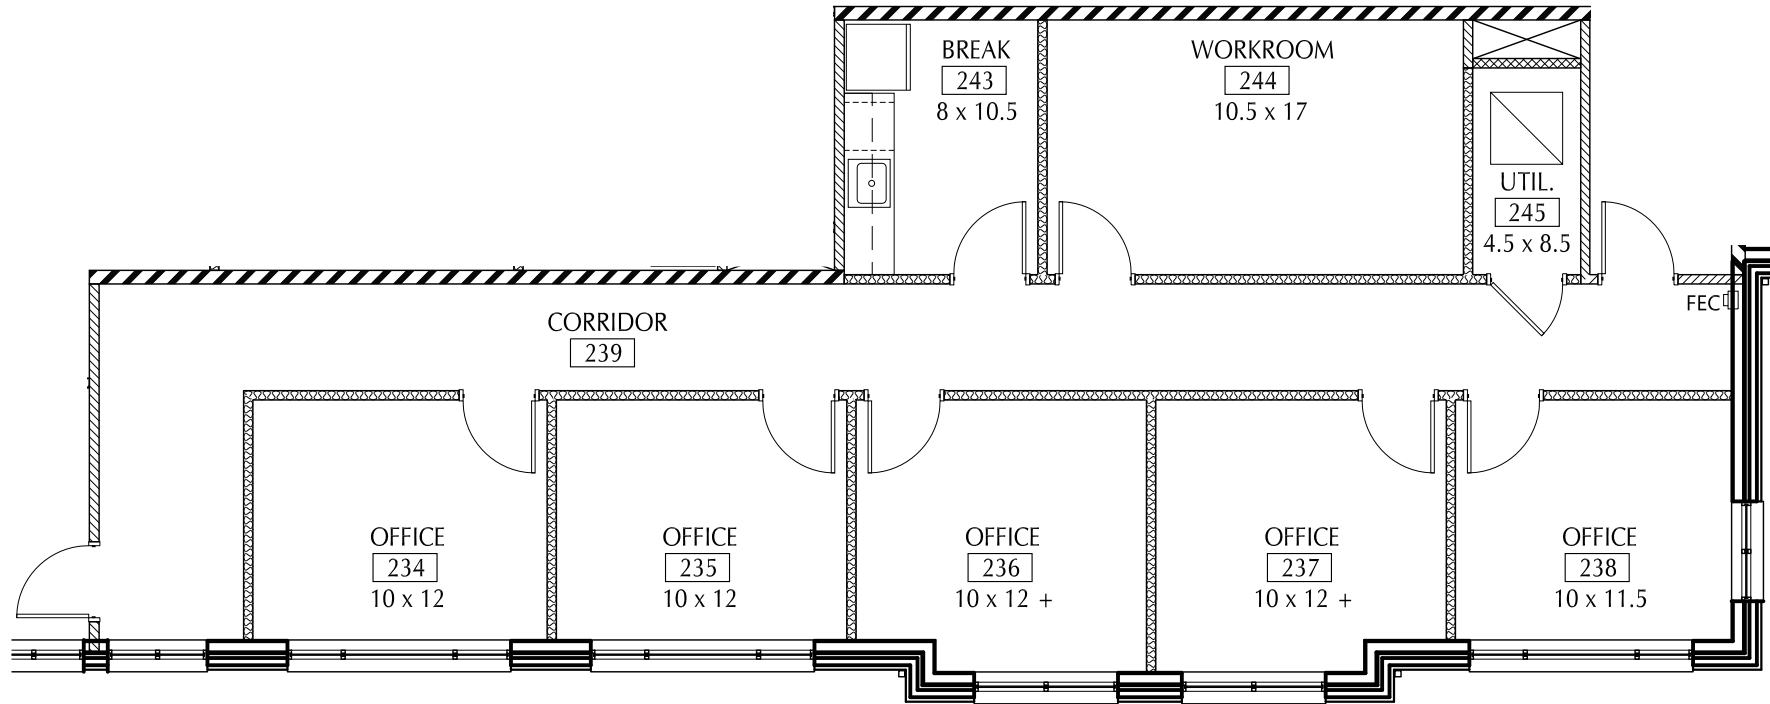

Satellite Park at Huntcrest

1164 Satellite Blvd., Suwanee, GA 30024

KEY PLAN

Suite 202

2nd Floor
1,760 RSF
12/05/2024

L|B|A ARCHITECTURE + INTERIOR DESIGN
5076 WINTERS CHAPEL RD, SUITE 100
ATLANTA, GA 30360
(o) 770.396.3207