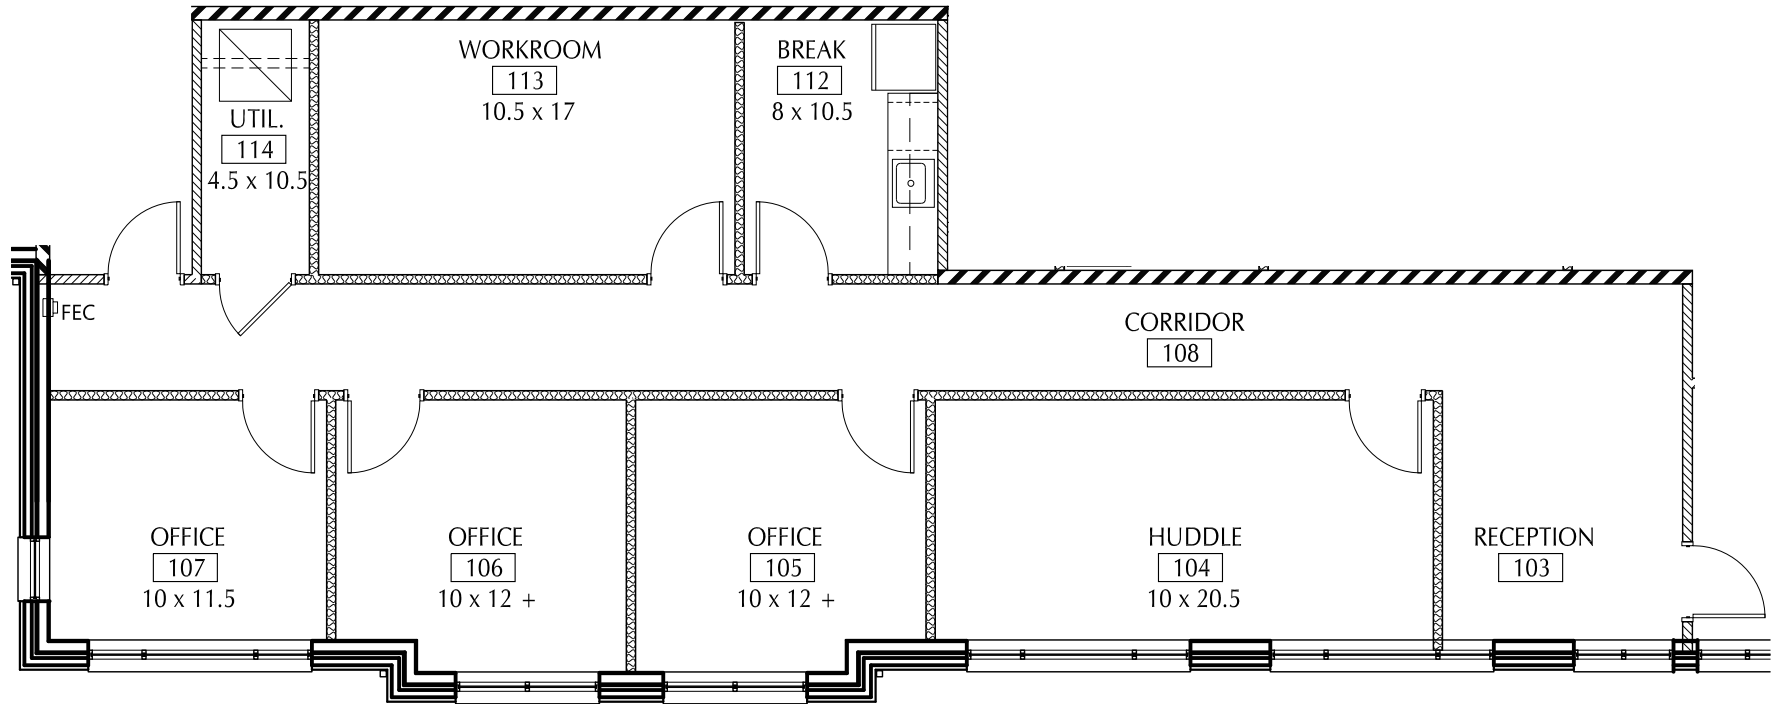

Satellite Park at Huntcrest

1168 Satellite Blvd., Suwanee, GA 30024

KEY PLAN

Suite 101

1st Floor
1,761 RSF
12/05/2024

L|B|A ARCHITECTURE + INTERIOR DESIGN
5076 WINTERS CHAPEL RD, SUITE 100
ATLANTA, GA 30360
(o) 770.396.3207