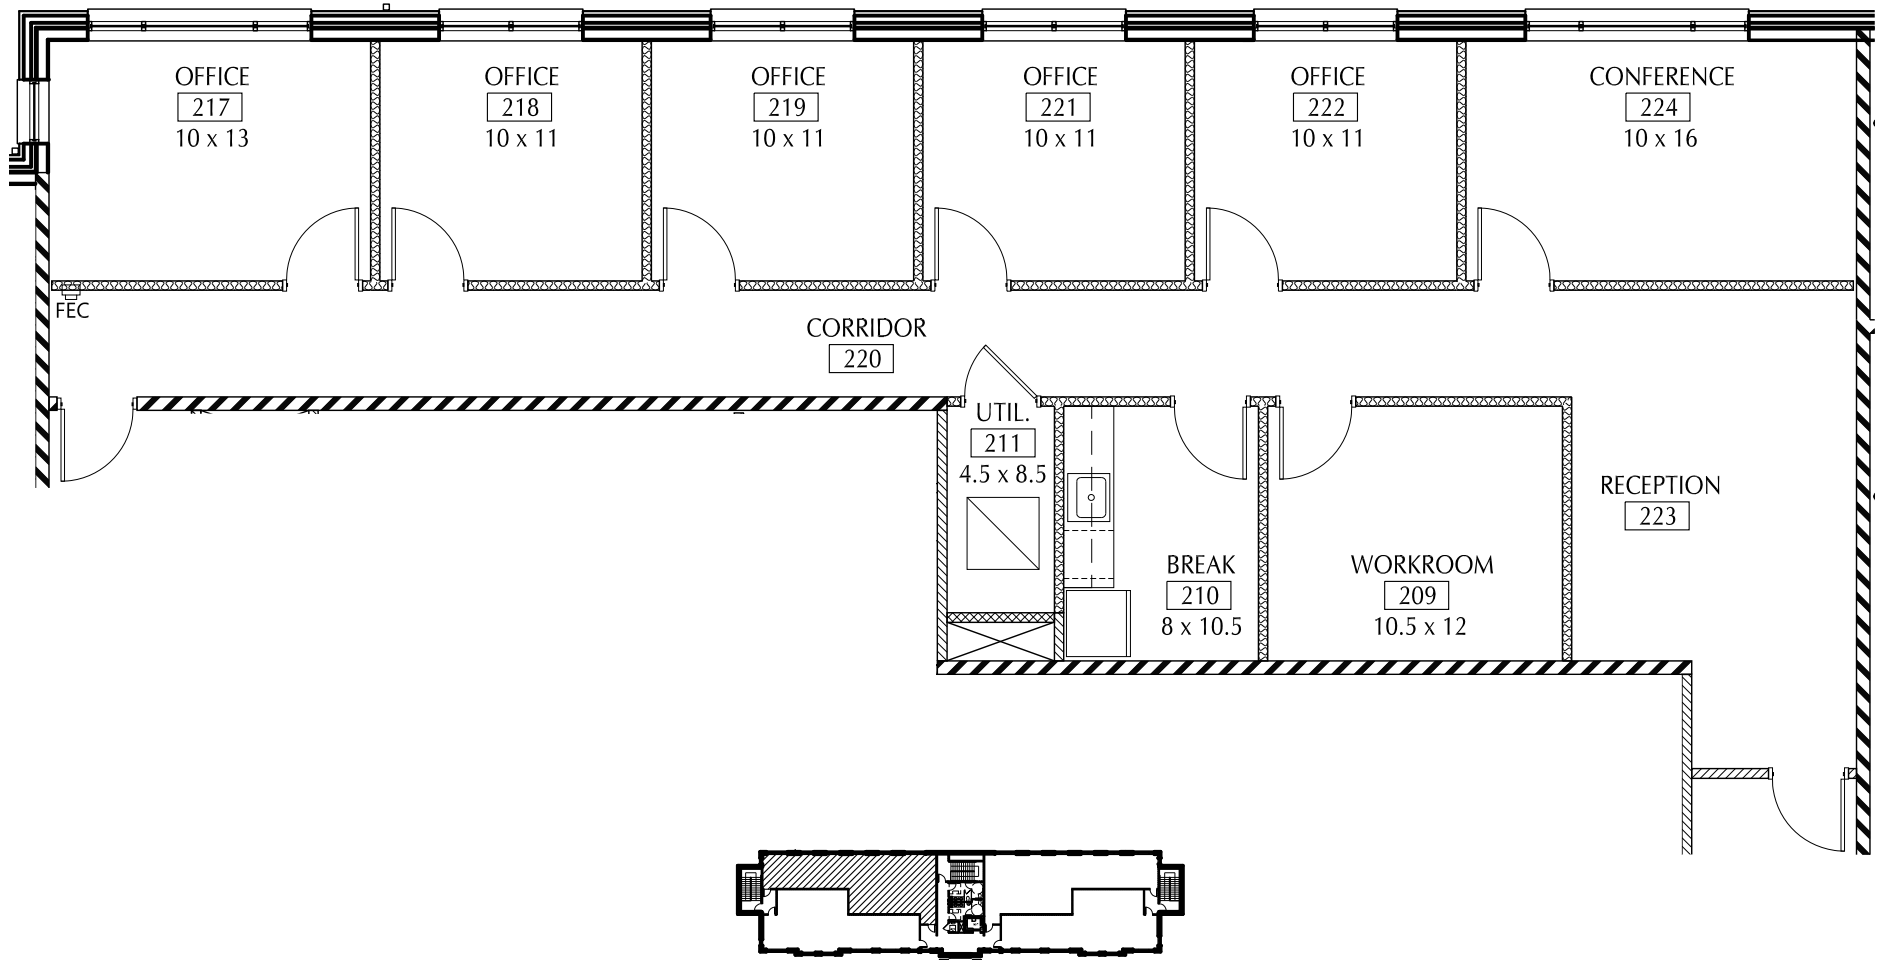

Satellite Park at Huntcrest

1164 Satellite Blvd., Suwanee, GA 30024

KEY PLAN

Suite 204

2nd Floor
1,996 RSF
12/05/2024

L|B|A ARCHITECTURE + INTERIOR DESIGN
5076 WINTERS CHAPEL RD, SUITE 100
ATLANTA, GA 30360
(o) 770.396.3207