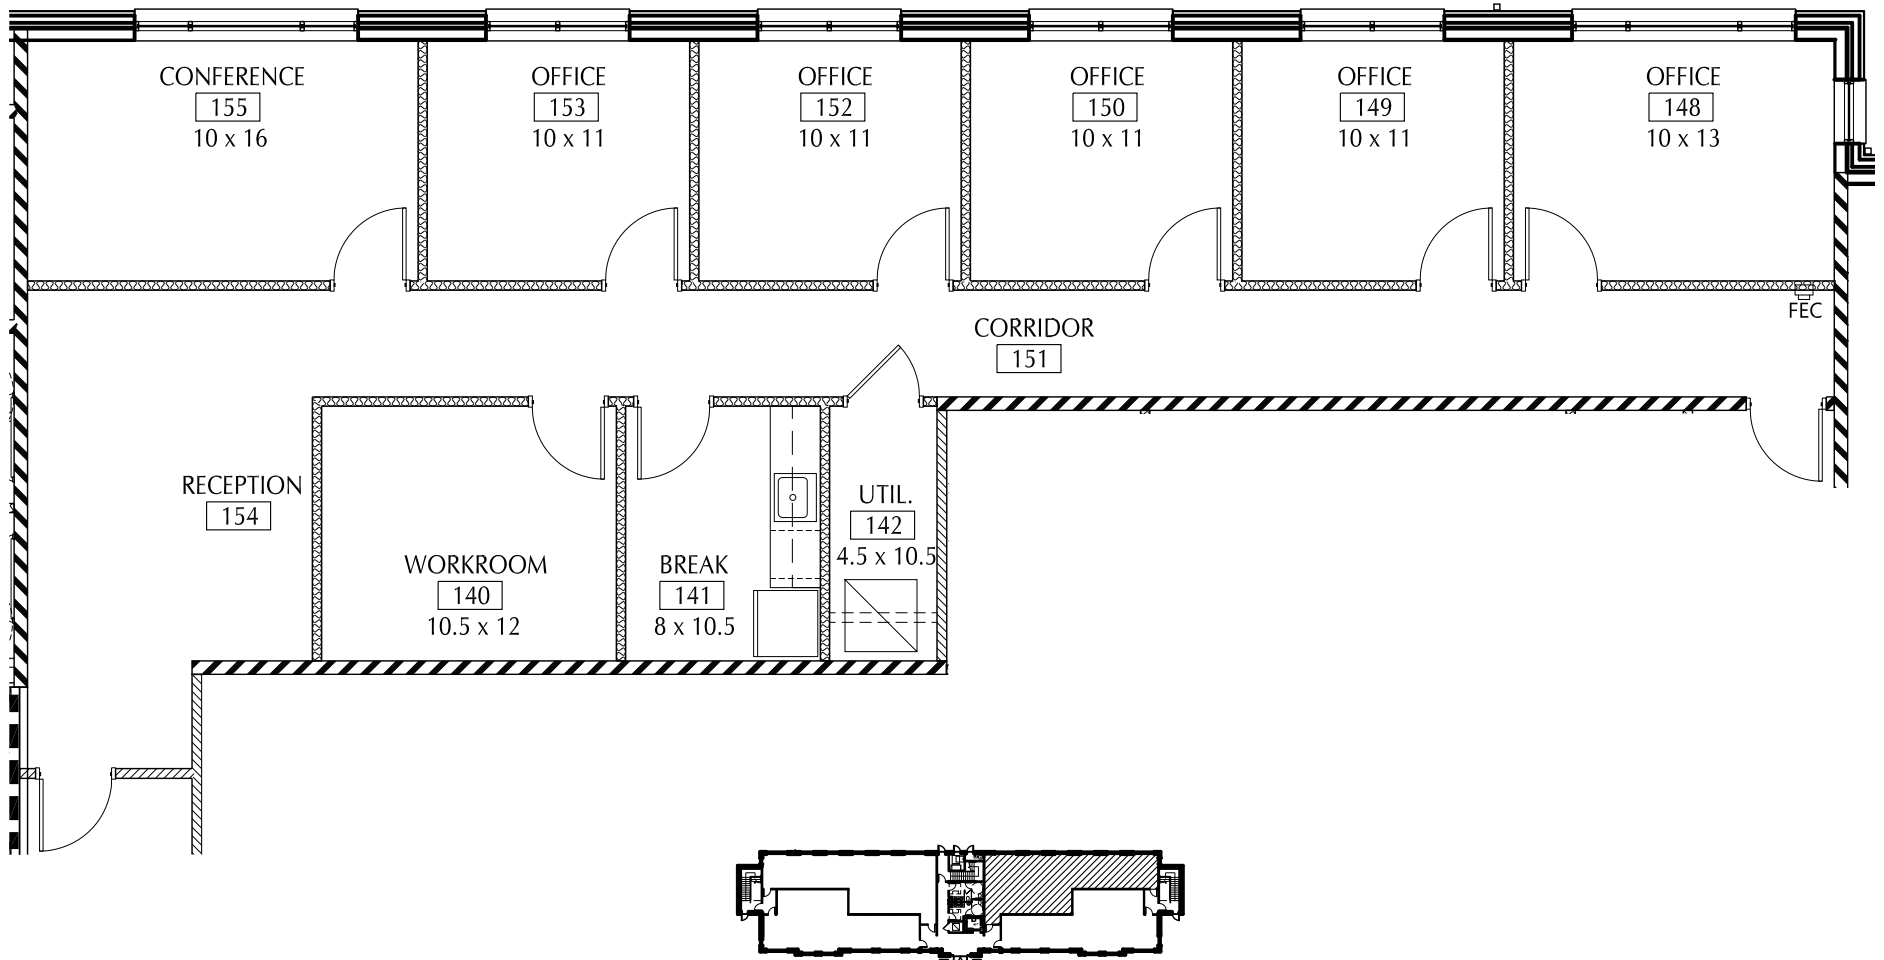

Satellite Park at Huntcrest

1164 Satellite Blvd., Suwanee, GA 30024

KEY PLAN

Suite 103

1st Floor
2,001 RSF
12/05/2024

L|B|A ARCHITECTURE + INTERIOR DESIGN
5076 WINTERS CHAPEL RD, SUITE 100
ATLANTA, GA 30360
(o) 770.396.3207