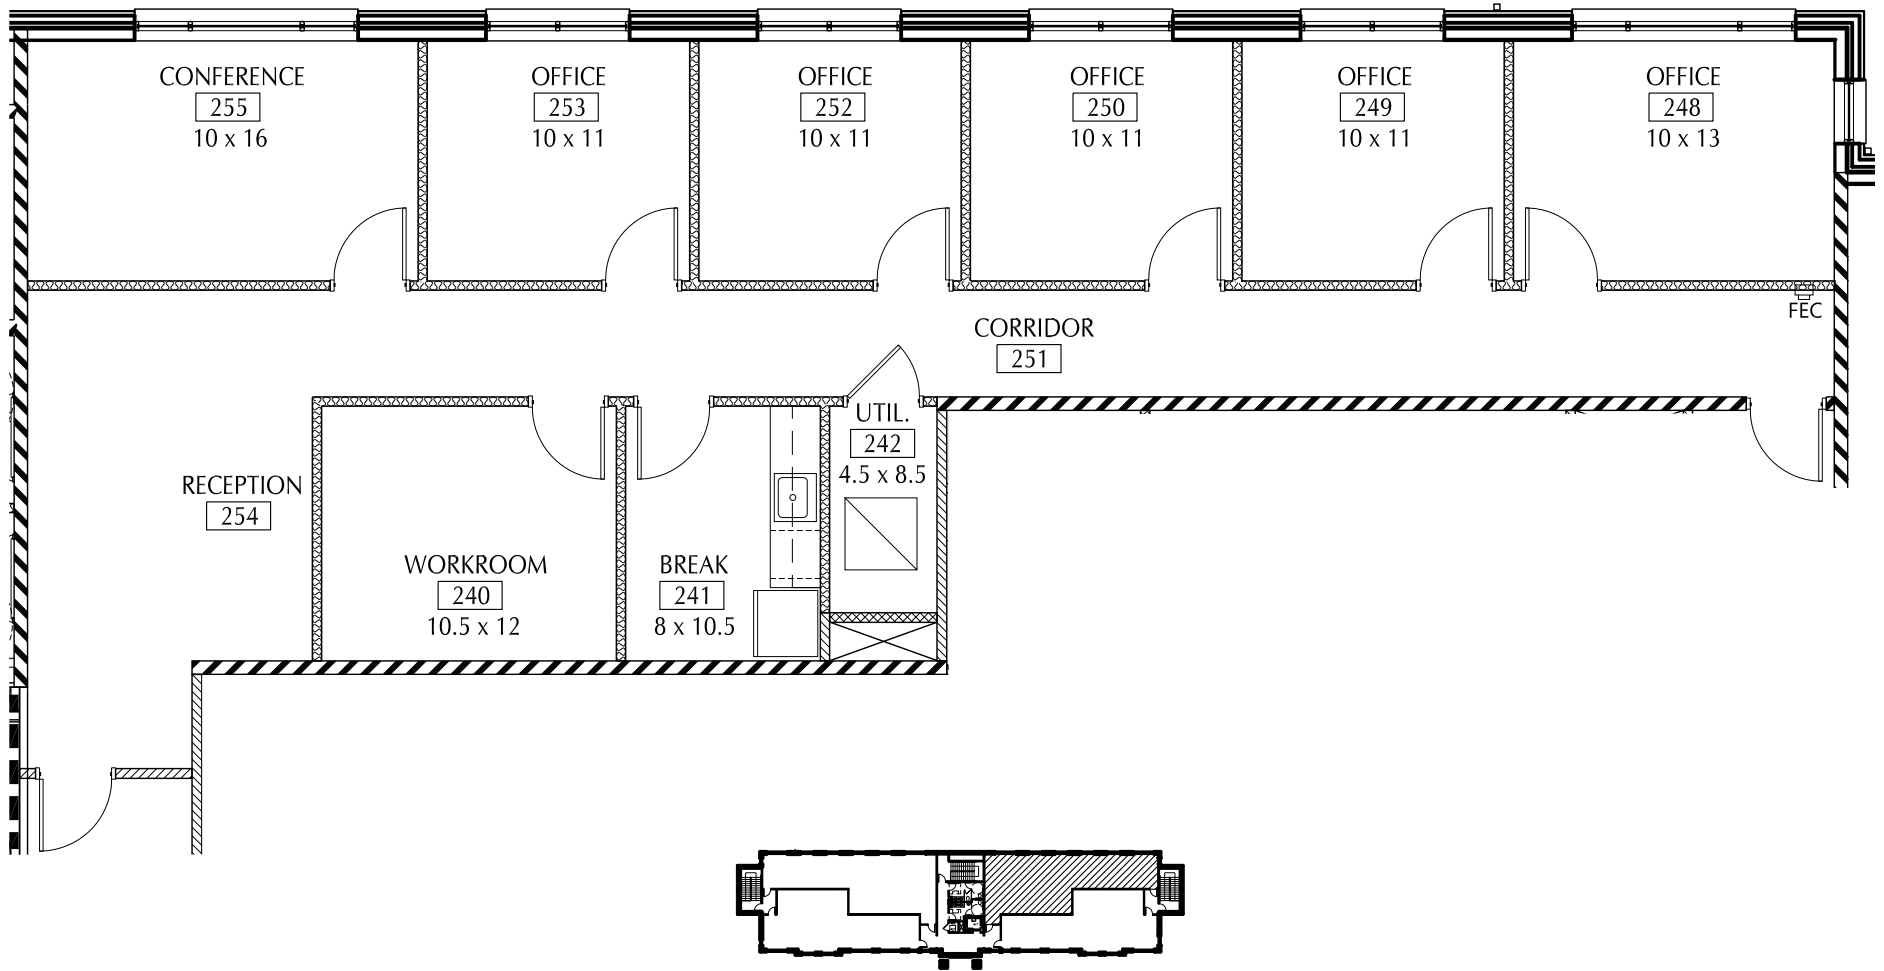

Satellite Park at Huntcrest

1164 Satellite Blvd., Suwanee, GA 30024

KEY PLAN

Suite 203

2nd Floor
2,001 RSF
12/05/2024

L|B|A ARCHITECTURE + INTERIOR DESIGN
5076 WINTERS CHAPEL RD, SUITE 100
ATLANTA, GA 30360
(o) 770.396.3207