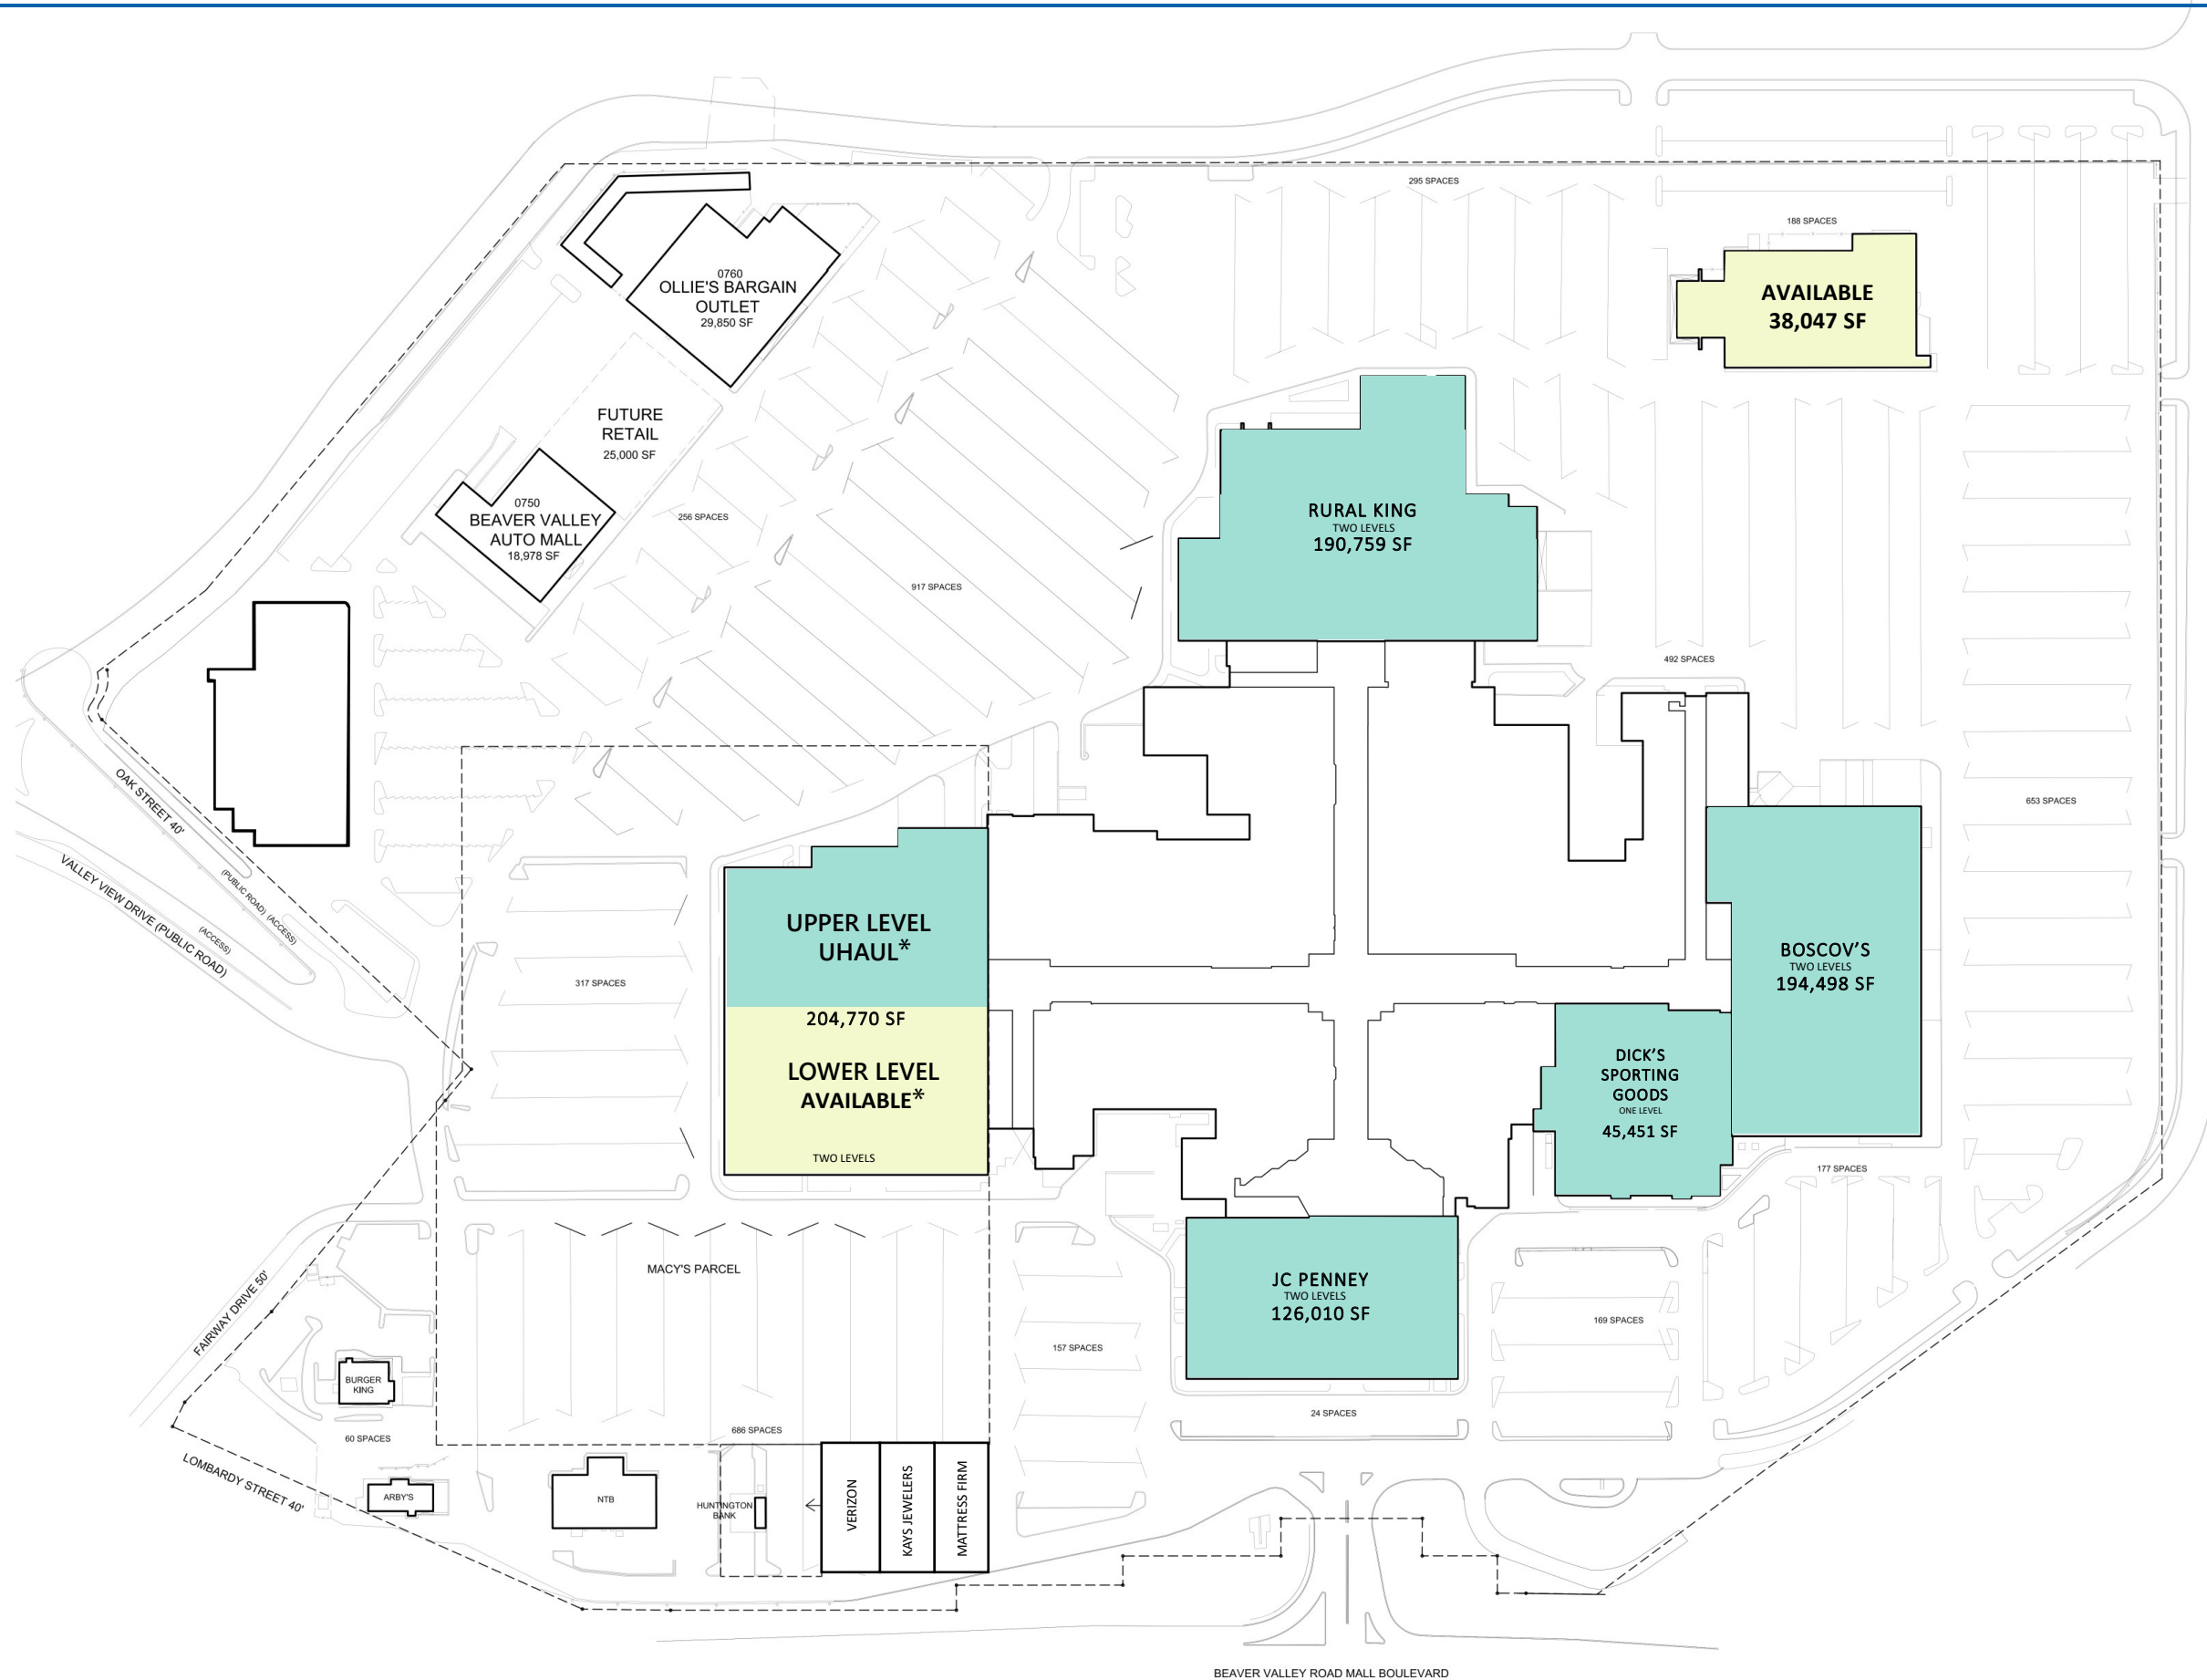

LEASING BY:

**BEAVER VALLEY MALL  
MONACA, PA**

570 BEAVER VALLEY MALL BOULEVARD

SITE PLAN  
SP

\*NOT OWNED

**ROUTE 18 19,360 VPD**