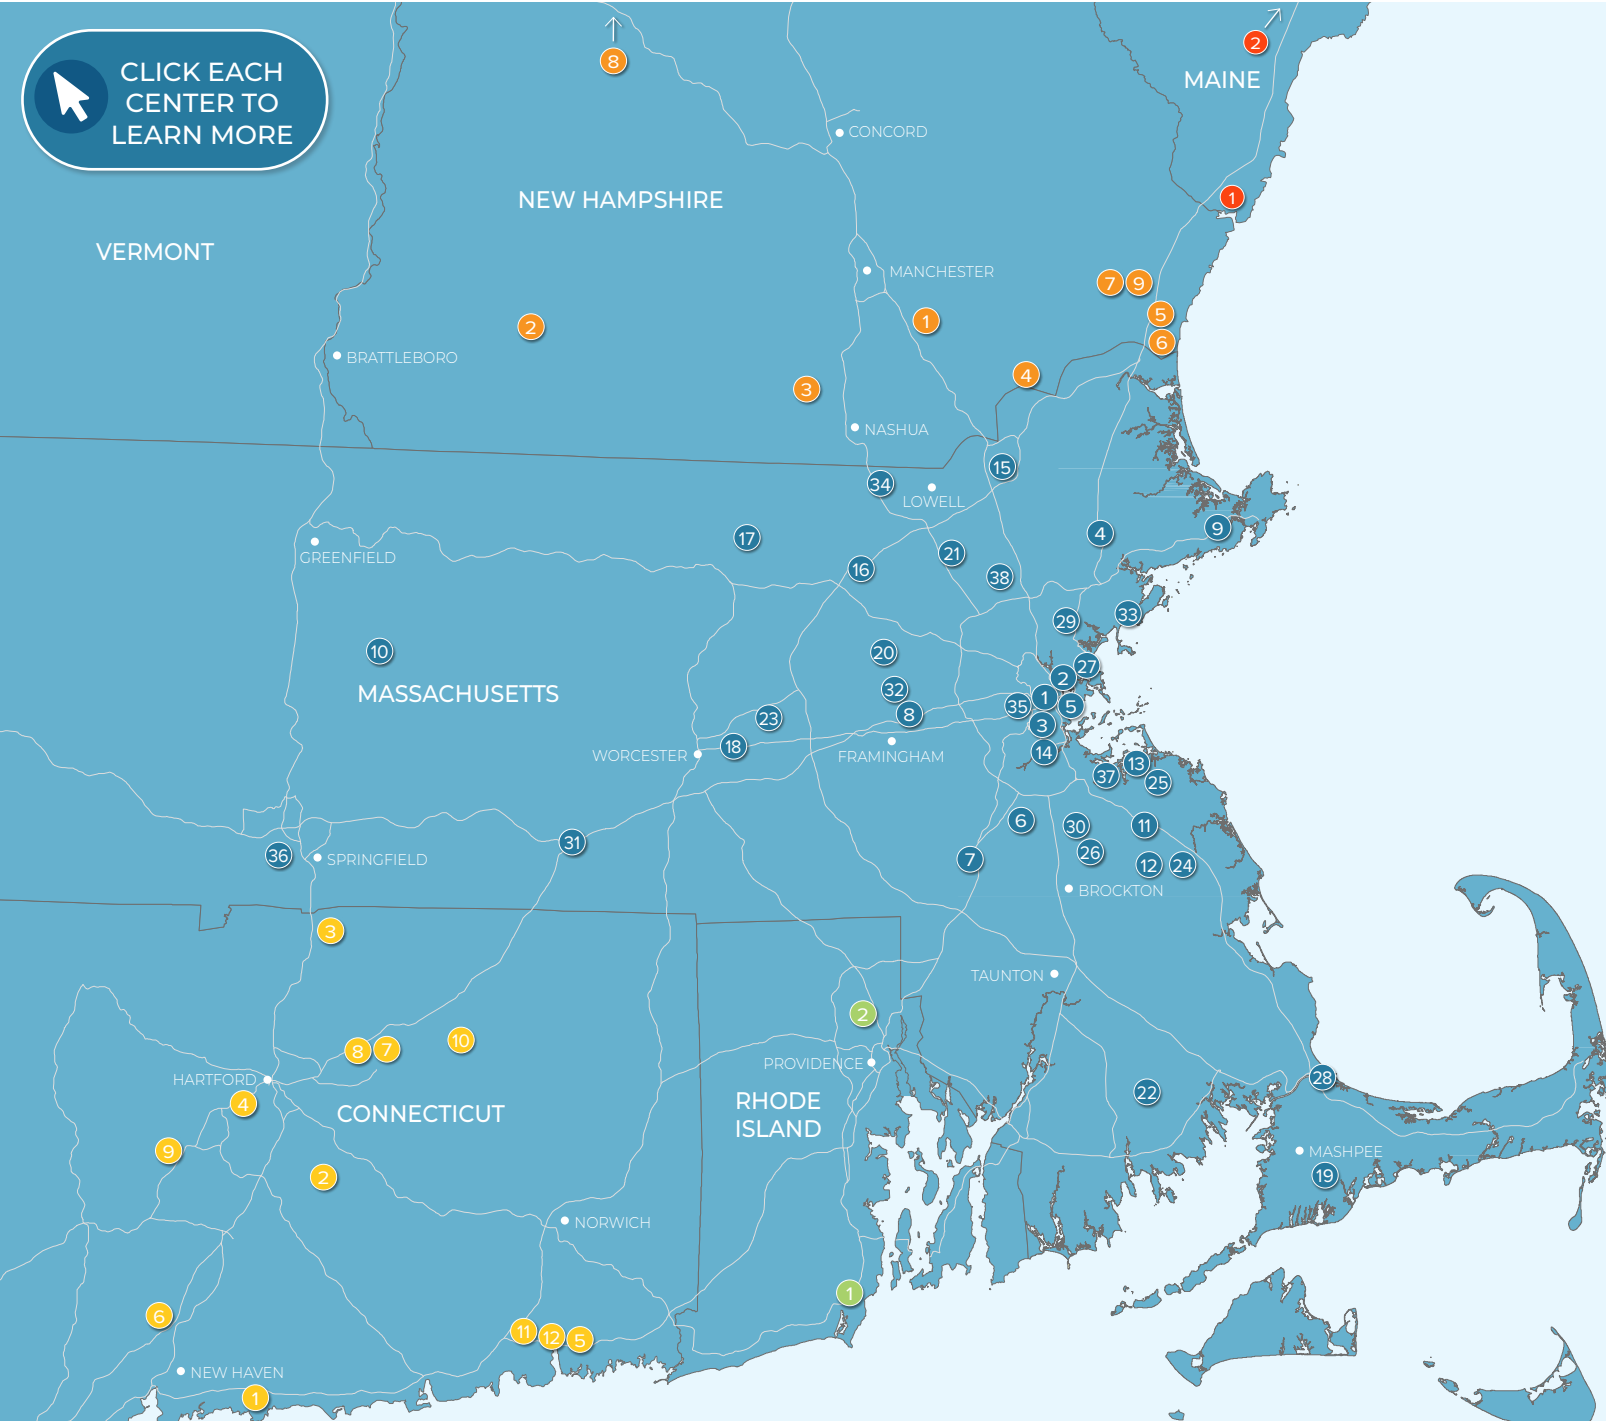

CLICK EACH CENTER TO LEARN MORE