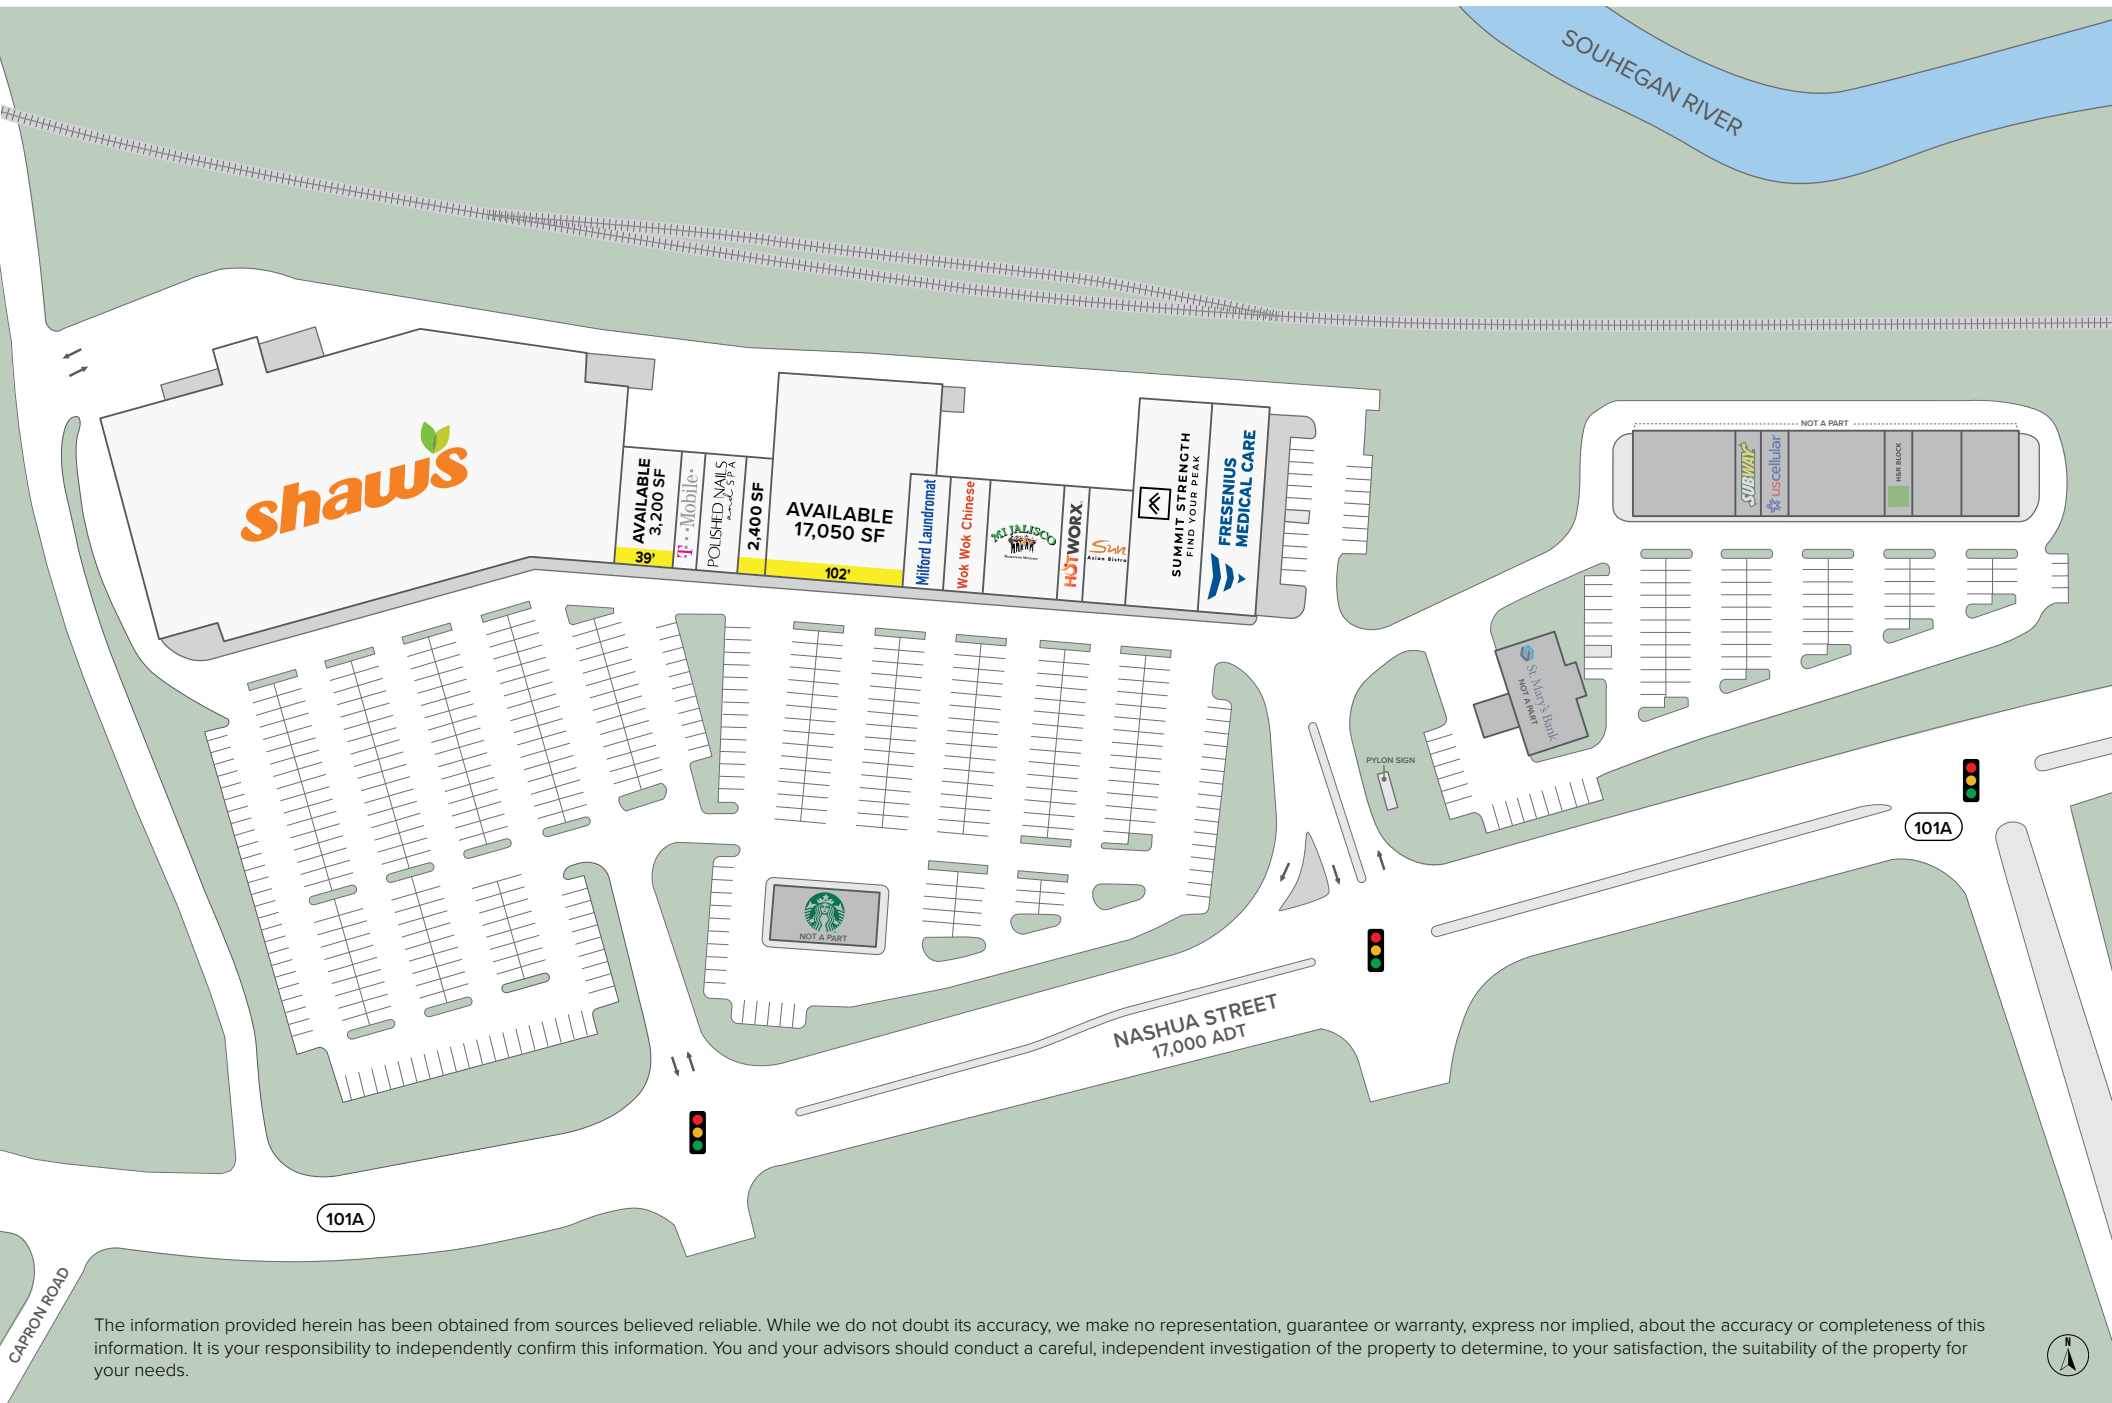

Milford, NH

586 Nashua Street
Milford, NH 03055

The information provided herein has been obtained from sources believed reliable. While we do not doubt its accuracy, we make no representation, guarantee or warranty, express nor implied, about the accuracy or completeness of this information. It is your responsibility to independently confirm this information. You and your advisors should conduct a careful, independent investigation of the property to determine, to your satisfaction, the suitability of the property for your needs.