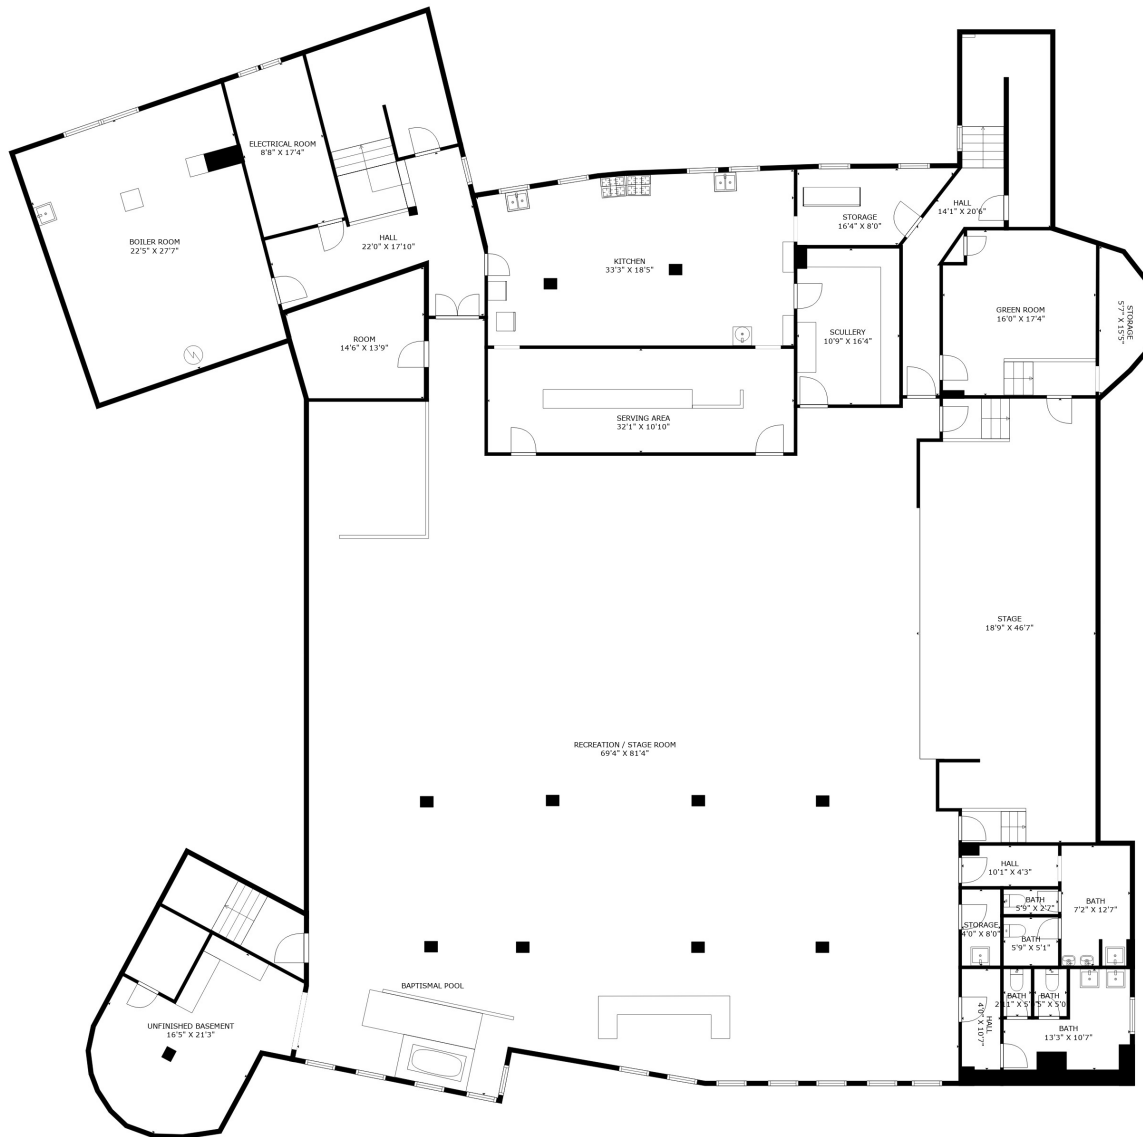

Please check the listing detail for the square footage. All measurements are captured via lidar scan, but are approximate.

**TOTAL: 12896 sq. ft**

Below Ground: 8221 sq. ft, FLOOR 2: 242 sq. ft, FLOOR 3: 4433 sq. ft, FLOOR 4: 0 sq. ft

**TOTAL: 12896 sq. ft**

Below Ground: 8221 sq. ft, FLOOR 2: 242 sq. ft, FLOOR 3: 4433 sq. ft, FLOOR 4: 0 sq. ft  
 EXCLUDED AREAS: UNFINISHED BASEMENT: 291 sq. ft, STORAGE: 350 sq. ft, BOILER ROOM: 606 sq. ft,  
 ELECTRICAL ROOM: 509 sq. ft, SANCTUARY: 6798 sq. ft, PIPE ORGAN: 158 sq. ft

Please check the listing detail for the square footage. All measurements are captured via lidar scan, but are approximate.

**TOTAL: 12896 sq. ft**

Below Ground: 8221 sq. ft, FLOOR 2: 242 sq. ft, FLOOR 3: 4433 sq. ft, FLOOR 4: 0 sq. ft  
 EXCLUDED AREAS: UNFINISHED BASEMENT: 291 sq. ft, STORAGE: 350 sq. ft, BOILER ROOM: 606 sq. ft,  
 ELECTRICAL ROOM: 509 sq. ft, SANCTUARY: 6798 sq. ft, PIPE ORGAN: 158 sq. ft