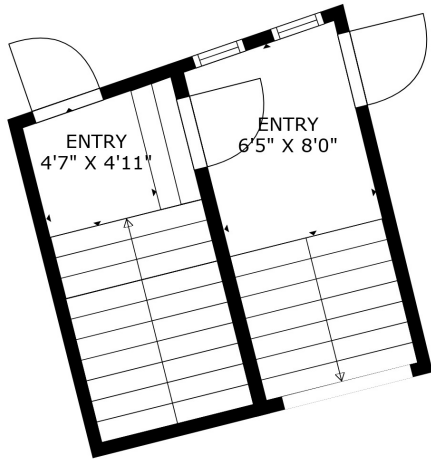

Please check the listing detail for the square footage. All measurements are captured via lidar scan, but are approximate.

**TOTAL: 12896 sq. ft**

Below Ground: 8221 sq. ft, FLOOR 2: 242 sq. ft, FLOOR 3: 4433 sq. ft, FLOOR 4: 0 sq. ft

EXCLUDED AREAS: UNFINISHED BASEMENT: 291 sq. ft, STORAGE: 350 sq. ft, BOILER ROOM: 606 sq. ft,  
ELECTRICAL ROOM: 509 sq. ft, SANCTUARY: 6798 sq. ft, PIPE ORGAN: 158 sq. ft

Please check the listing detail for the square footage. All measurements are captured via lidar scan, but are approximate.

**TOTAL: 12896 sq. ft**

Below Ground: 8221 sq. ft, FLOOR 2: 242 sq. ft, FLOOR 3: 4433 sq. ft, FLOOR 4: 0 sq. ft  
 EXCLUDED AREAS: UNFINISHED BASEMENT: 291 sq. ft, STORAGE: 350 sq. ft, BOILER ROOM: 606 sq. ft,  
 ELECTRICAL ROOM: 509 sq. ft, SANCTUARY: 6798 sq. ft, PIPE ORGAN: 158 sq. ft

Please check the listing detail for the square footage. All measurements are captured via lidar scan, but are approximate.

**TOTAL: 12896 sq. ft**

Below Ground: 8221 sq. ft, FLOOR 2: 242 sq. ft, FLOOR 3: 4433 sq. ft, FLOOR 4: 0 sq. ft  
 EXCLUDED AREAS: UNFINISHED BASEMENT: 291 sq. ft, STORAGE: 350 sq. ft, BOILER ROOM: 606 sq. ft,  
 ELECTRICAL ROOM: 509 sq. ft, SANCTUARY: 6798 sq. ft, PIPE ORGAN: 158 sq. ft