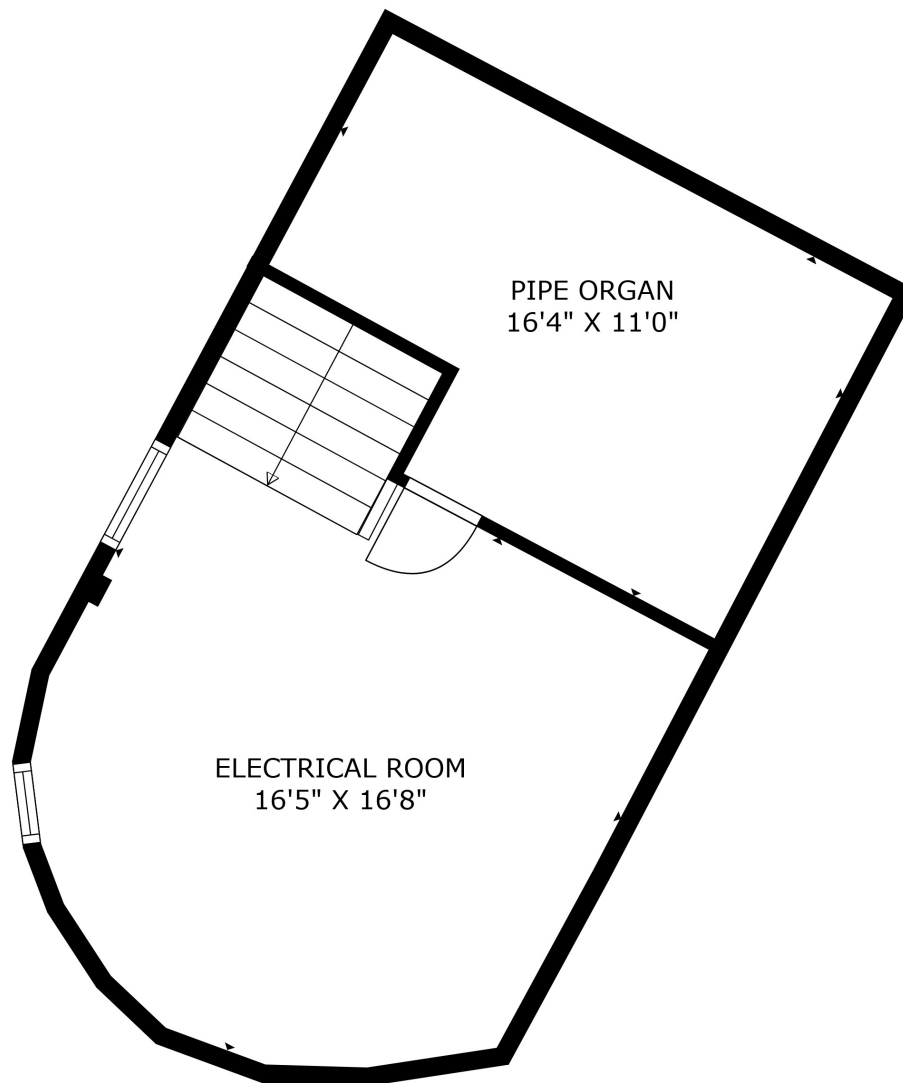

**TOTAL: 12896 sq. ft**

Below Ground: 8221 sq. ft, FLOOR 2: 242 sq. ft, FLOOR 3: 4433 sq. ft, FLOOR 4: 0 sq. ft  
 EXCLUDED AREAS: UNFINISHED BASEMENT: 291 sq. ft, STORAGE: 350 sq. ft, BOILER ROOM: 606 sq. ft,  
 ELECTRICAL ROOM: 509 sq. ft, SANCTUARY: 6798 sq. ft, PIPE ORGAN: 158 sq. ft

Please check the listing detail for the square footage. All measurements are captured via lidar scan, but are approximate.

**TOTAL: 12896 sq. ft**

Below Ground: 8221 sq. ft, FLOOR 2: 242 sq. ft, FLOOR 3: 4433 sq. ft, FLOOR 4: 0 sq. ft

EXCLUDED AREAS: UNFINISHED BASEMENT: 291 sq. ft, STORAGE: 350 sq. ft, BOILER ROOM: 606 sq. ft,  
ELECTRICAL ROOM: 509 sq. ft, SANCTUARY: 6798 sq. ft, PIPE ORGAN: 158 sq. ft

Please check the listing detail for the square footage. All measurements are captured via lidar scan, but are approximate.