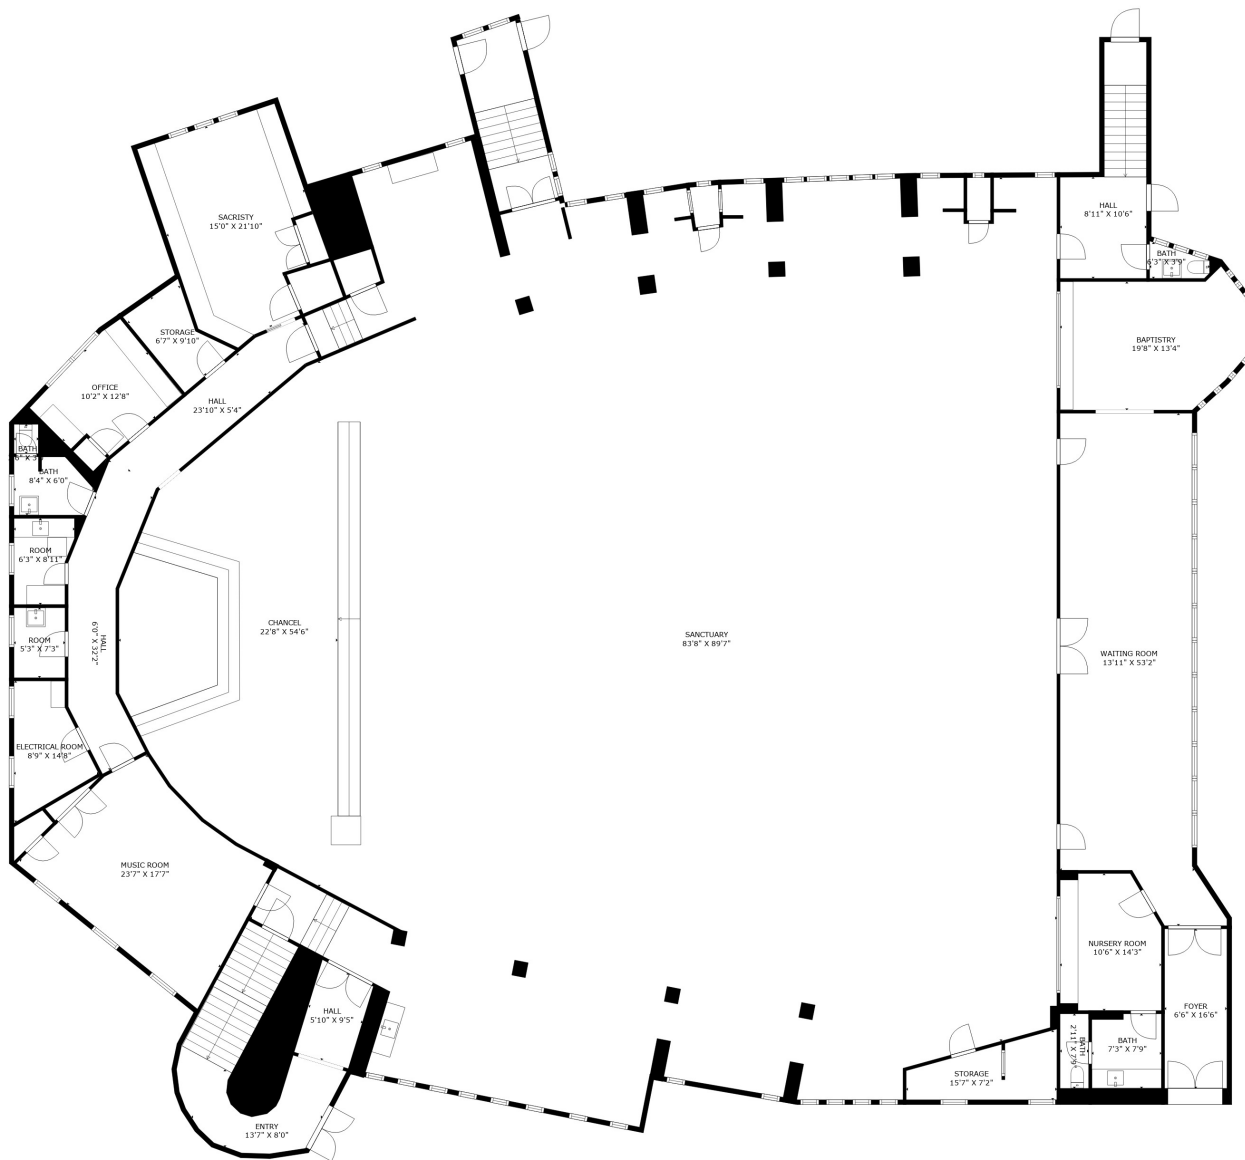

**TOTAL: 12896 sq. ft**

Below Ground: 8221 sq. ft, FLOOR 2: 242 sq. ft, FLOOR 3: 4433 sq. ft, FLOOR 4: 0 sq. ft  
 EXCLUDED AREAS: UNFINISHED BASEMENT: 291 sq. ft, STORAGE: 350 sq. ft, BOILER ROOM: 606 sq. ft,  
 ELECTRICAL ROOM: 509 sq. ft, SANCTUARY: 6798 sq. ft, PIPE ORGAN: 158 sq. ft

Please check the listing detail for the square footage. All measurements are captured via lidar scan, but are approximate.

**TOTAL: 12896 sq. ft**

Below Ground: 8221 sq. ft, FLOOR 2: 242 sq. ft, FLOOR 3: 4433 sq. ft, FLOOR 4: 0 sq. ft

EXCLUDED AREAS: UNFINISHED BASEMENT: 291 sq. ft, STORAGE: 350 sq. ft, BOILER ROOM: 606 sq. ft,  
ELECTRICAL ROOM: 509 sq. ft, SANCTUARY: 6798 sq. ft, PIPE ORGAN: 158 sq. ft

Please check the listing detail for the square footage. All measurements are captured via lidar scan, but are approximate.

Please check the listing detail for the square footage. All measurements are captured via lidar scan, but are approximate.

**TOTAL: 12896 sq. ft**

Below Ground: 8221 sq. ft, FLOOR 2: 242 sq. ft, FLOOR 3: 4433 sq. ft, FLOOR 4: 0 sq. ft  
 EXCLUDED AREAS: UNFINISHED BASEMENT: 291 sq. ft, STORAGE: 350 sq. ft, BOILER ROOM: 606 sq. ft,  
 ELECTRICAL ROOM: 509 sq. ft, SANCTUARY: 6798 sq. ft, PIPE ORGAN: 158 sq. ft