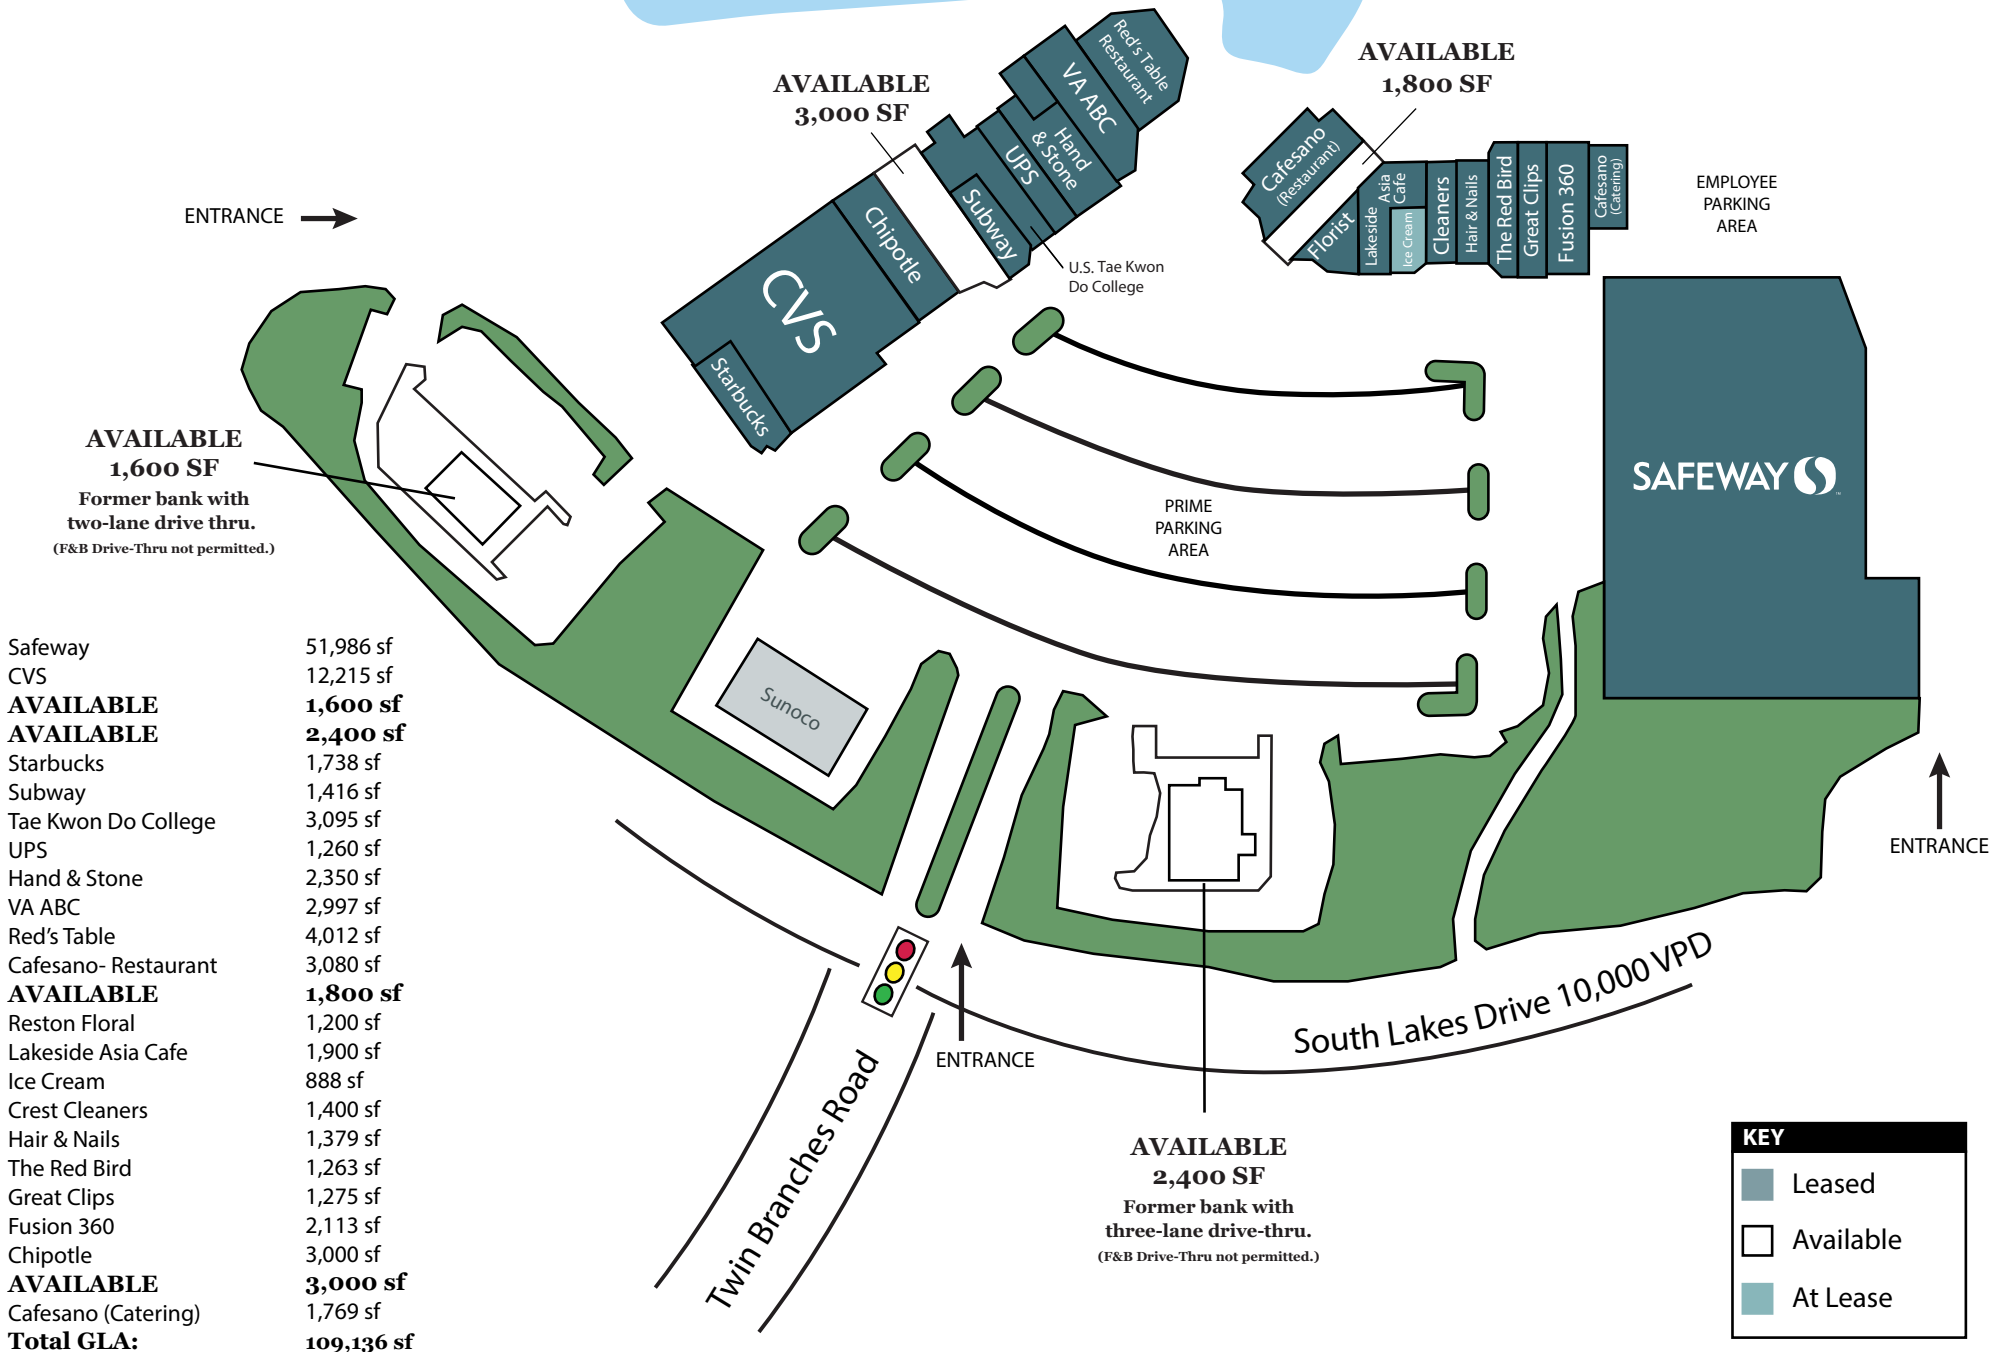

# SITE MAP

LAKE THOREAU

Safeway	51,986 sf
CVS	12,215 sf
<b>AVAILABLE</b>	<b>1,600 sf</b>
<b>AVAILABLE</b>	<b>2,400 sf</b>
Starbucks	1,738 sf
Subway	1,416 sf
Tae Kwon Do College	3,095 sf
UPS	1,260 sf
Hand & Stone	2,350 sf
VA ABC	2,997 sf
Red's Table	4,012 sf
Cafesano- Restaurant	3,080 sf
<b>AVAILABLE</b>	<b>1,800 sf</b>
Reston Floral	1,200 sf
Lakeside Asia Cafe	1,900 sf
Ice Cream	888 sf
Crest Cleaners	1,400 sf
Hair & Nails	1,379 sf
The Red Bird	1,263 sf
Great Clips	1,275 sf
Fusion 360	2,113 sf
Chipotle	3,000 sf
<b>AVAILABLE</b>	<b>3,000 sf</b>
Cafesano (Catering)	1,769 sf
<b>Total GLA:</b>	<b>109,136 sf</b>

KEY	
<span style="display:inline-block; width:15px; height:15px; background-color: #2c5e8a; border: 1px solid black;"></span>	Leased
<span style="display:inline-block; width:15px; height:15px; border: 1px solid black;"></span>	Available
<span style="display:inline-block; width:15px; height:15px; background-color: #4682b4; border: 1px solid black;"></span>	At Lease