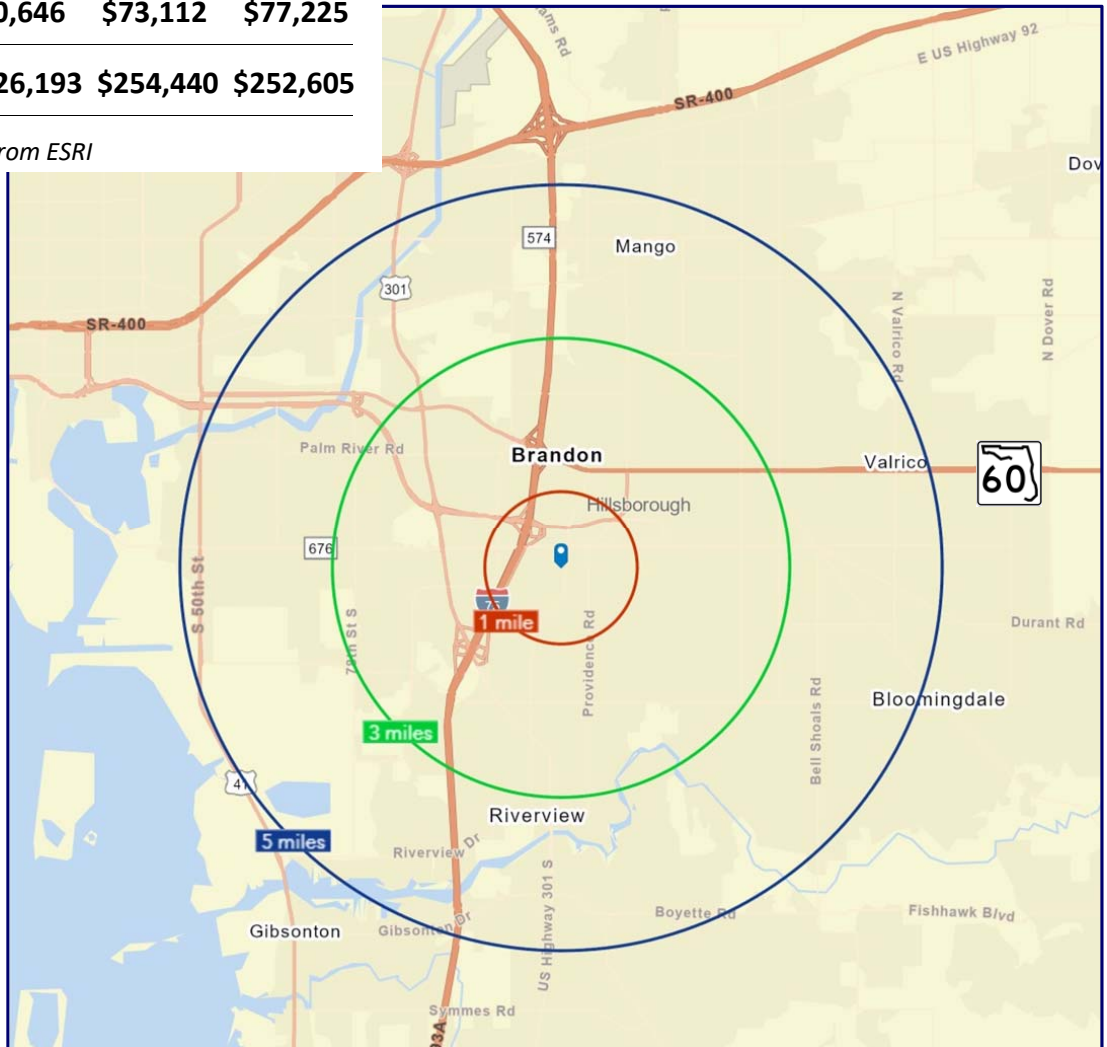

Lake Brandon Professional Park

1104 Kyle Wood Lane
Brandon, Florida 33511

DEMOGRAPHICS

2021 POPULATION	1 MILE	3 MILES	5 MILES
Total Population	15,967	99,986	220,660
Daytime Population	16,766	101,927	217,704
Median Age (2020)	33.1	34.8	36.8

2021 HOUSEHOLDS	1 MILE	3 MILES	5 MILES
Total Households	7,074	40,619	82,819
Avg # of Persons /HH	2.26	2.45	2.61
Average HH Income	$70,646	$73,112	$77,225
Average Home Value	$226,193	$254,440	$252,605

Demographics data sourced from ESRI

For information, contact:

Carl Stickeler
(813) 390-0951
carl@turnercole.com

Hillsborough's Finest Real Estate Team
Let us work for you!

www.TurnerCole.com

Turner Cole Company
Real Estate Services