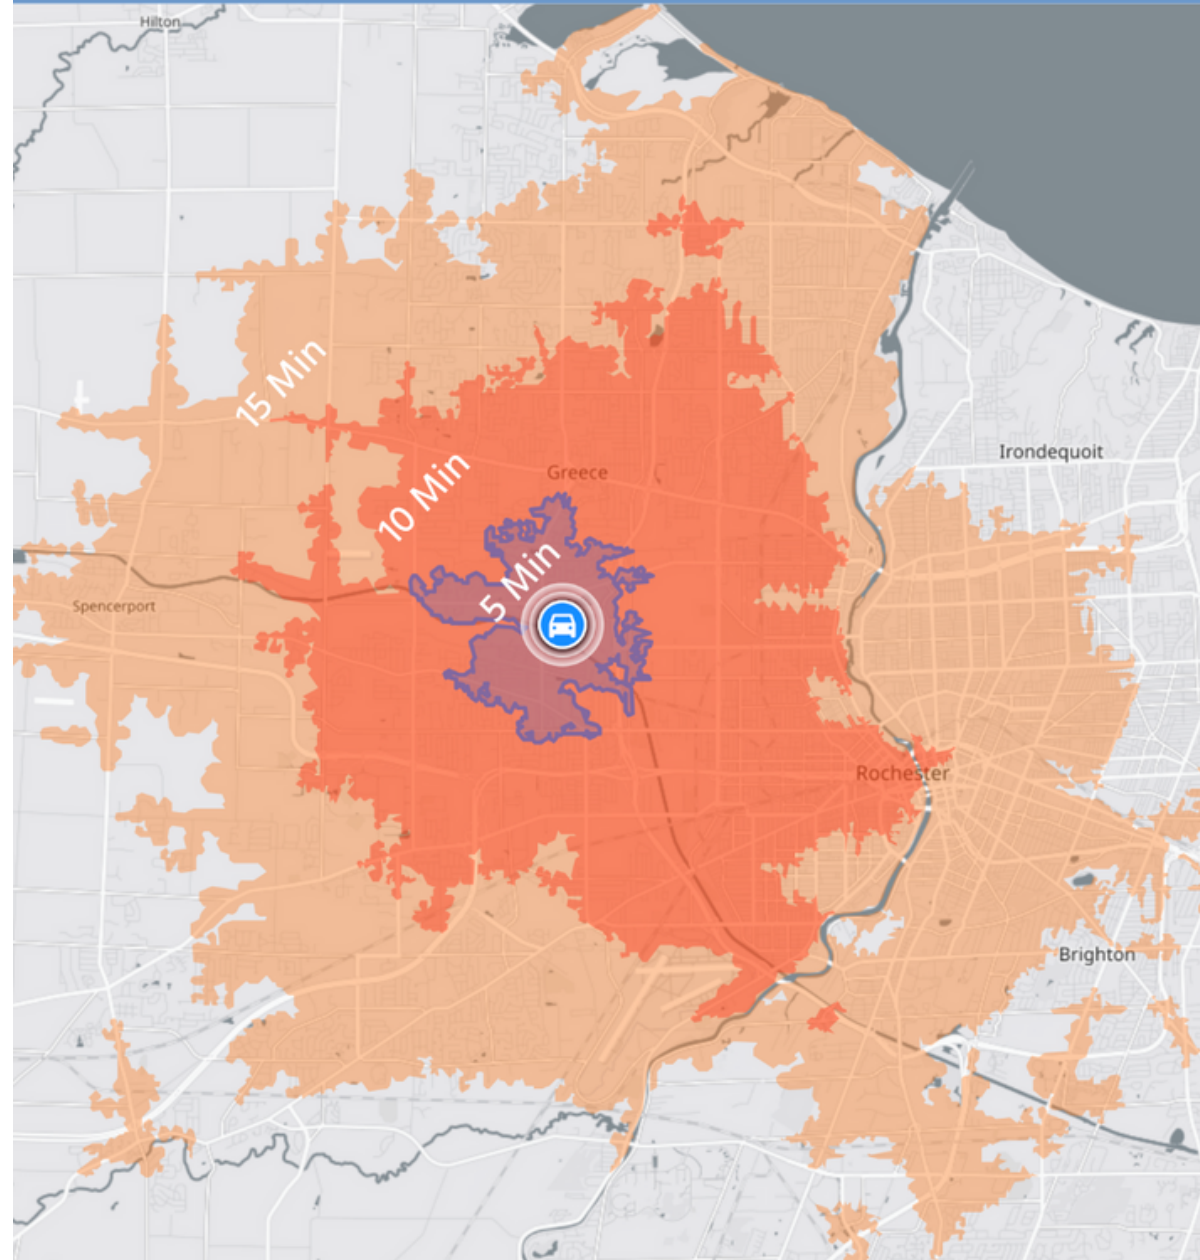

DRIVE TIME-MARKET REACH

5 MINUTES

Population	3,986	Household Income	\$66,836
Employees	1,400	Median Age	45.6

10 MINUTES

Population	83,158	Household Income	\$57,401
Employees	36,573	Median Age	38.2

15 MINUTES

Population	320,993	Household Income	\$56,431
Employees	162,656	Median Age	37.0