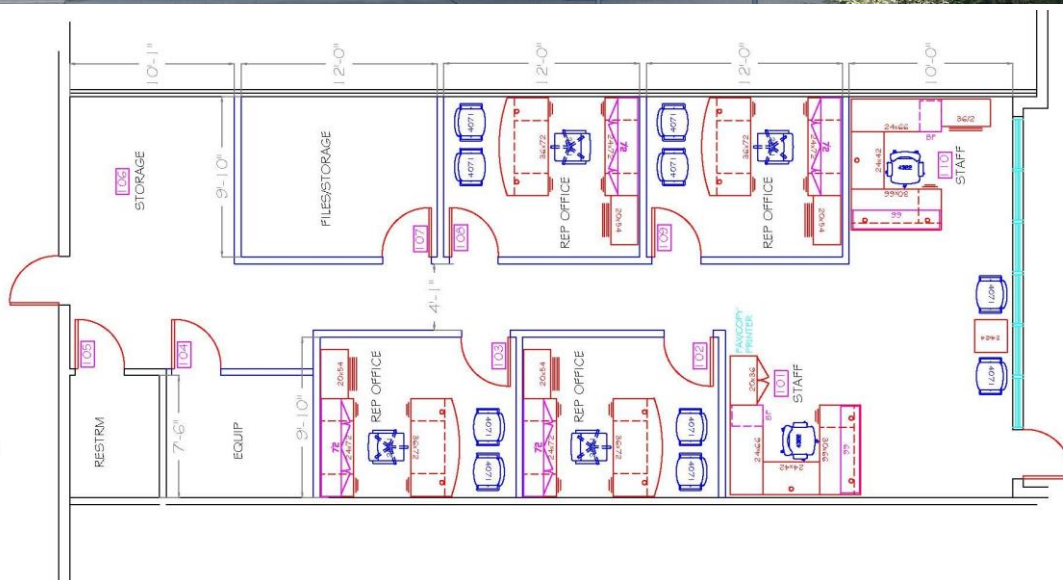

1,486SF FOR LEASE

1580 Market Place BLVD, Cumming, GA

FOR MORE INFORMATION CONTACT:

Rex Baker Jr.

Peach State Properties, Inc.

200 Market Place, Suite 110, Roswell, GA 30075

Rex@PSPGA.com 770-645-9163

OWNER/BROKER