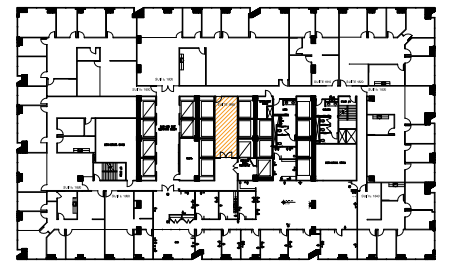

Revision		Emission
no.	issue	date

Key Plan

Title:
18th Floor Plan
Suite 1895

Scale: N.T.S.
Drawn By:

Date:
Project Name and Location:
1700 Pacific
Dallas, TX

Room #:
#1895

Suite 1895 433 RSF
 SCALE: 1/4"=1'-0"
 (11"X17")

*Note That All Dimensions Are Approximate and subject to change without notice