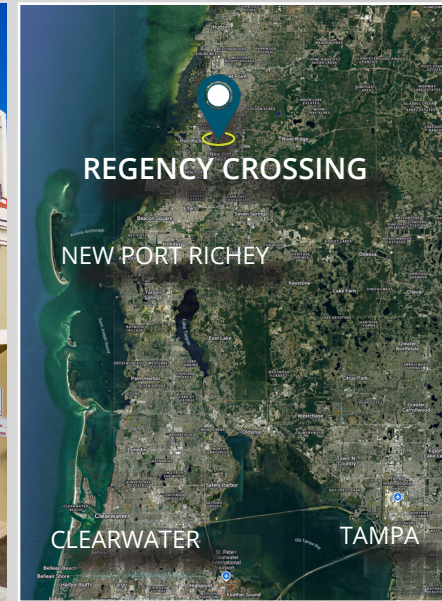

REGENCY CROSSING

📍 8601 - 8655 Regency Park Blvd. | Port Richey, FL 34668

RETAIL SPACE AVAILABLE
FOR LEASE

- **AVAILABLE:** 742 SF | 1,225 SF | 1,175 SF | 1,275 SF | 1,600 SF | 2,320 SF
- Anchored by Publix, Join Tenants: Papa John's, My Care Medical, Mamma Mia Pizzeria, and more!
- Located at the High Traffic Intersection of Regency Park Boulevard & Ridge Road
- Area Retailers Include: Walmart, Home Depot, Hobby Lobby, Kohl's, Lowes, & More!

AREA RETAILERS:

Walmart
Supercenter

KOHL'S

HOBBY
LOBBY

AREA POPULATION

	3 Mile	73,384
	5 Mile	157,440
	10 Minute	107,991

AVG. HOUSEHOLD INCOME

	3 Mile	\$66,351
	5 Mile	\$75,888
	10 Minute	\$71,787

DAILY TRAFFIC COUNTS AADT

	Regency Park Blvd	37,500
	Ridge Road	87,000

FranklinStreet

LICENSED REAL ESTATE BROKER | FranklinSt.com

ALEX WRIGHT
SENIOR DIRECTOR

📞 813.682.6135
✉ Alex.Wright@FranklinSt.com

BROWNYN EYEINGTON
SENIOR ASSOCIATE