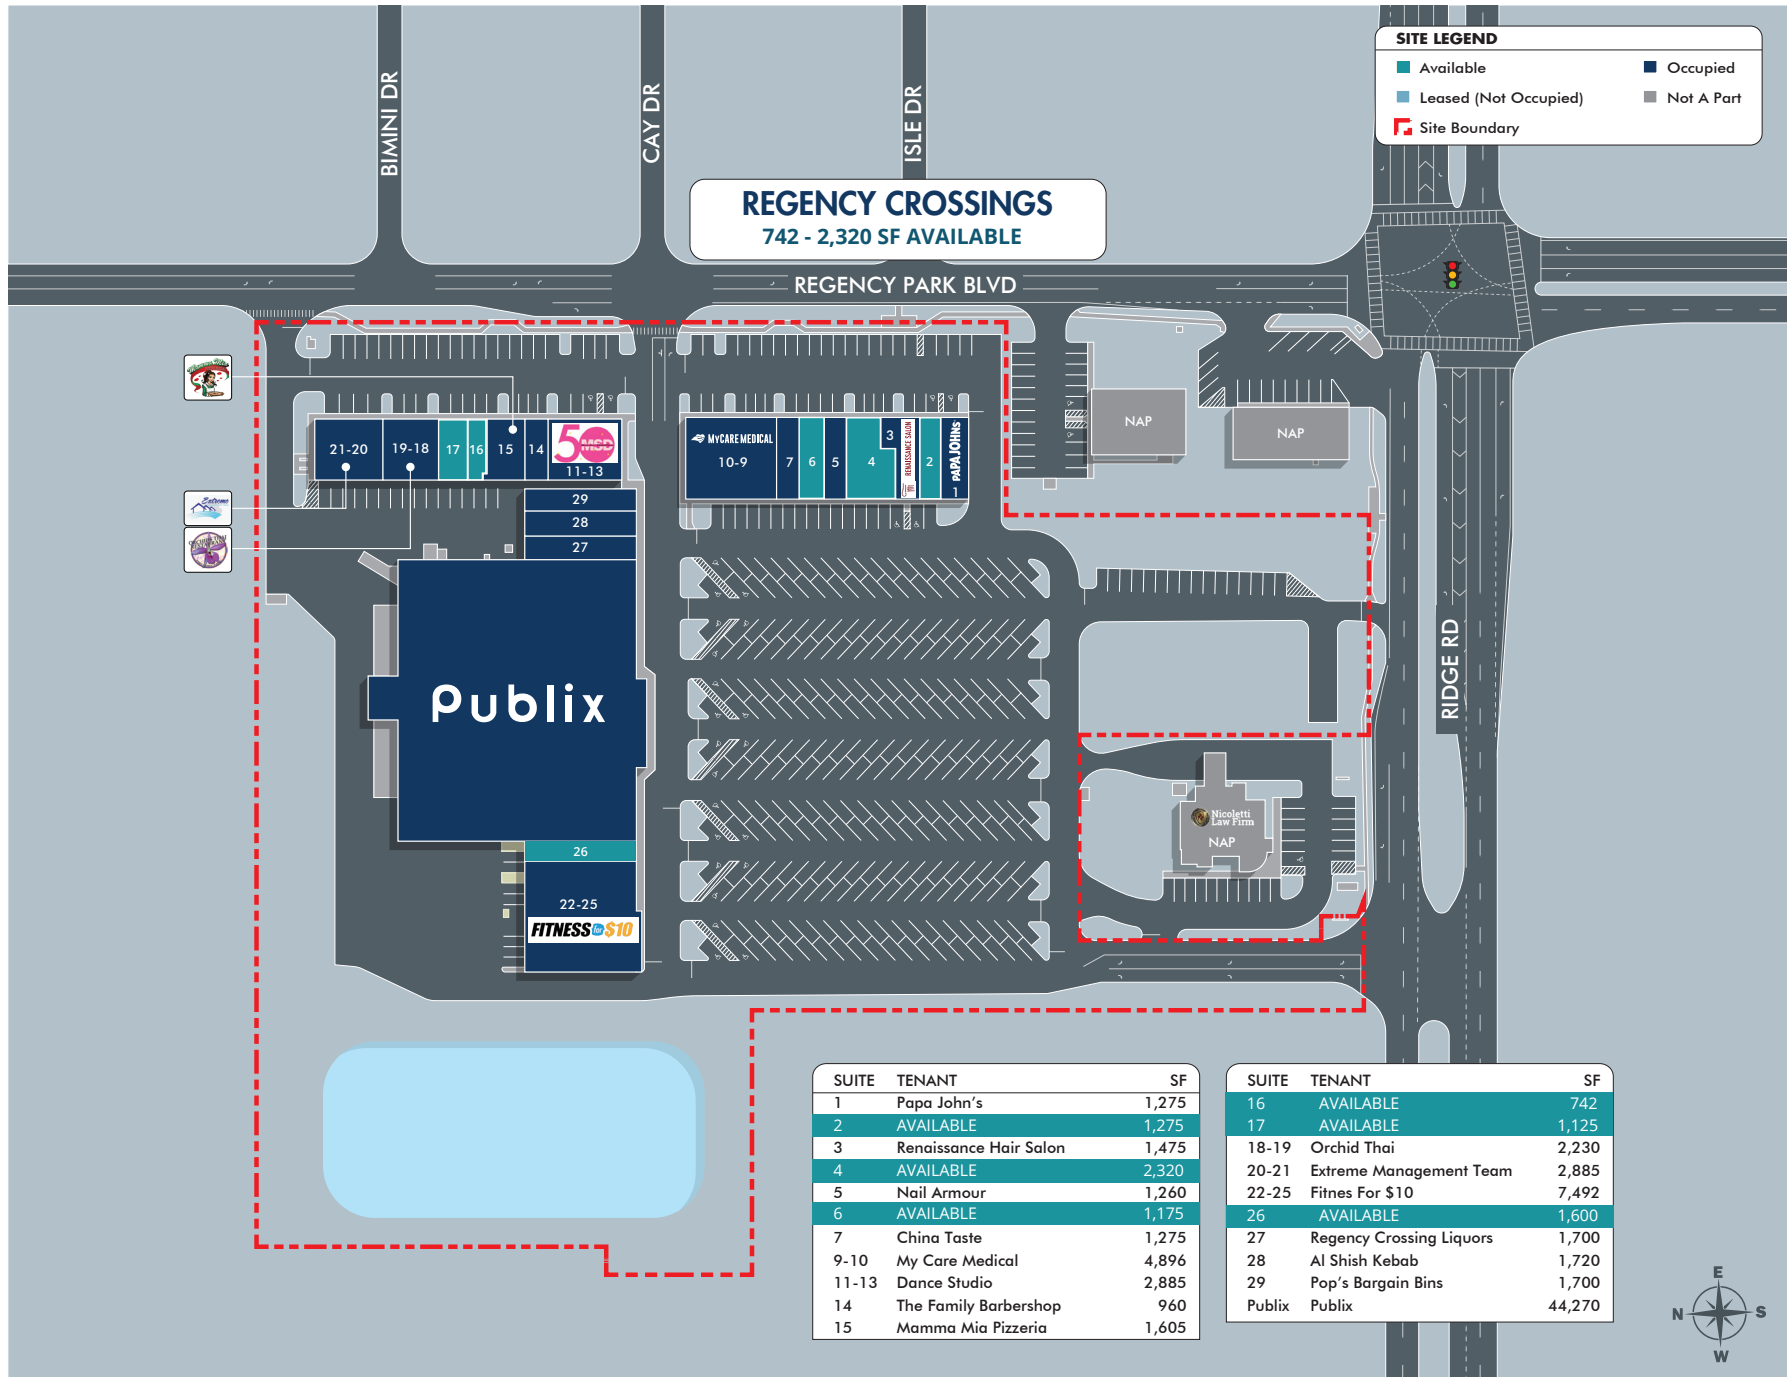

REGENCY CROSSING

📍 8601 - 8655 Regency Park Blvd. | Port Richey, FL 34668

RETAIL SPACE AVAILABLE
FOR LEASE

- **AVAILABLE:** 742 SF | 1,225 SF | 1,175 SF | 1,275 SF | 1,600 SF | 2,320 SF
- Anchored by Publix, Join Tenants: Papa John's, My Care Medical, Mamma Mia Pizzeria, and more!
- Located at the High Traffic Intersection of Regency Park Boulevard & Ridge Road
- Area Retailers Include: Walmart, Home Depot, Hobby Lobby, Kohl's, Lowes, & More!

AREA RETAILERS:

Walmart
Supercenter

KOHL'S

HOBBY
LOBBY

AREA POPULATION

	3 Mile	73,384
	5 Mile	157,440
	10 Minute	107,991

AVG. HOUSEHOLD INCOME

	3 Mile	\$66,351
	5 Mile	\$75,888
	10 Minute	\$71,787

📞 813.577.3830
✉ Bronwyn.Eyeington@FranklinSt.com

REGENCY CROSSINGS
742 - 2,320 SF AVAILABLE

SITE LEGEND

- Available
- Leased (Not Occupied)
- Occupied
- Not A Part
- Site Boundary

SUITE	TENANT	SF
1	Papa John's	1,275
2	AVAILABLE	1,275
3	Renaissance Hair Salon	1,475
4	AVAILABLE	2,320
5	Nail Armour	1,260
6	AVAILABLE	1,175
7	China Taste	1,275
9-10	My Care Medical	4,896
11-13	Dance Studio	2,885
14	The Family Barbershop	960
15	Mamma Mia Pizzeria	1,605

SUITE	TENANT	SF
16	AVAILABLE	742
17	AVAILABLE	1,125
18-19	Orchid Thai	2,230
20-21	Extreme Management Team	2,885
22-25	Fitness For \$10	7,492
26	AVAILABLE	1,600
27	Regency Crossing Liquors	1,700
28	Al Shish Kebab	1,720
29	Pop's Bargain Bins	1,700
Publix	Publix	44,270