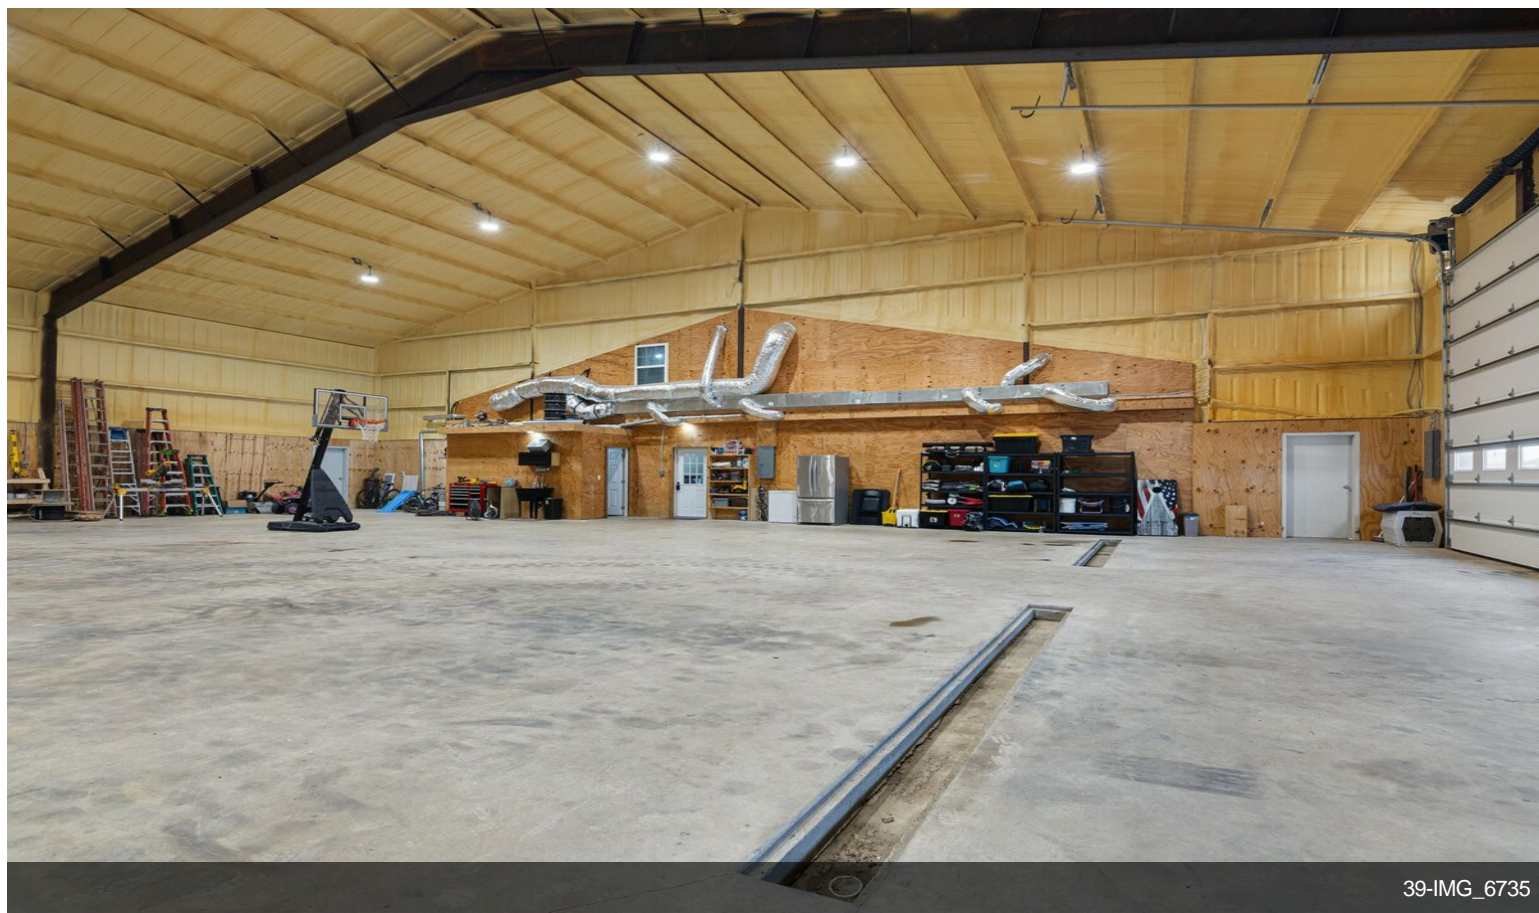

Property Photos

39-IMG_6735