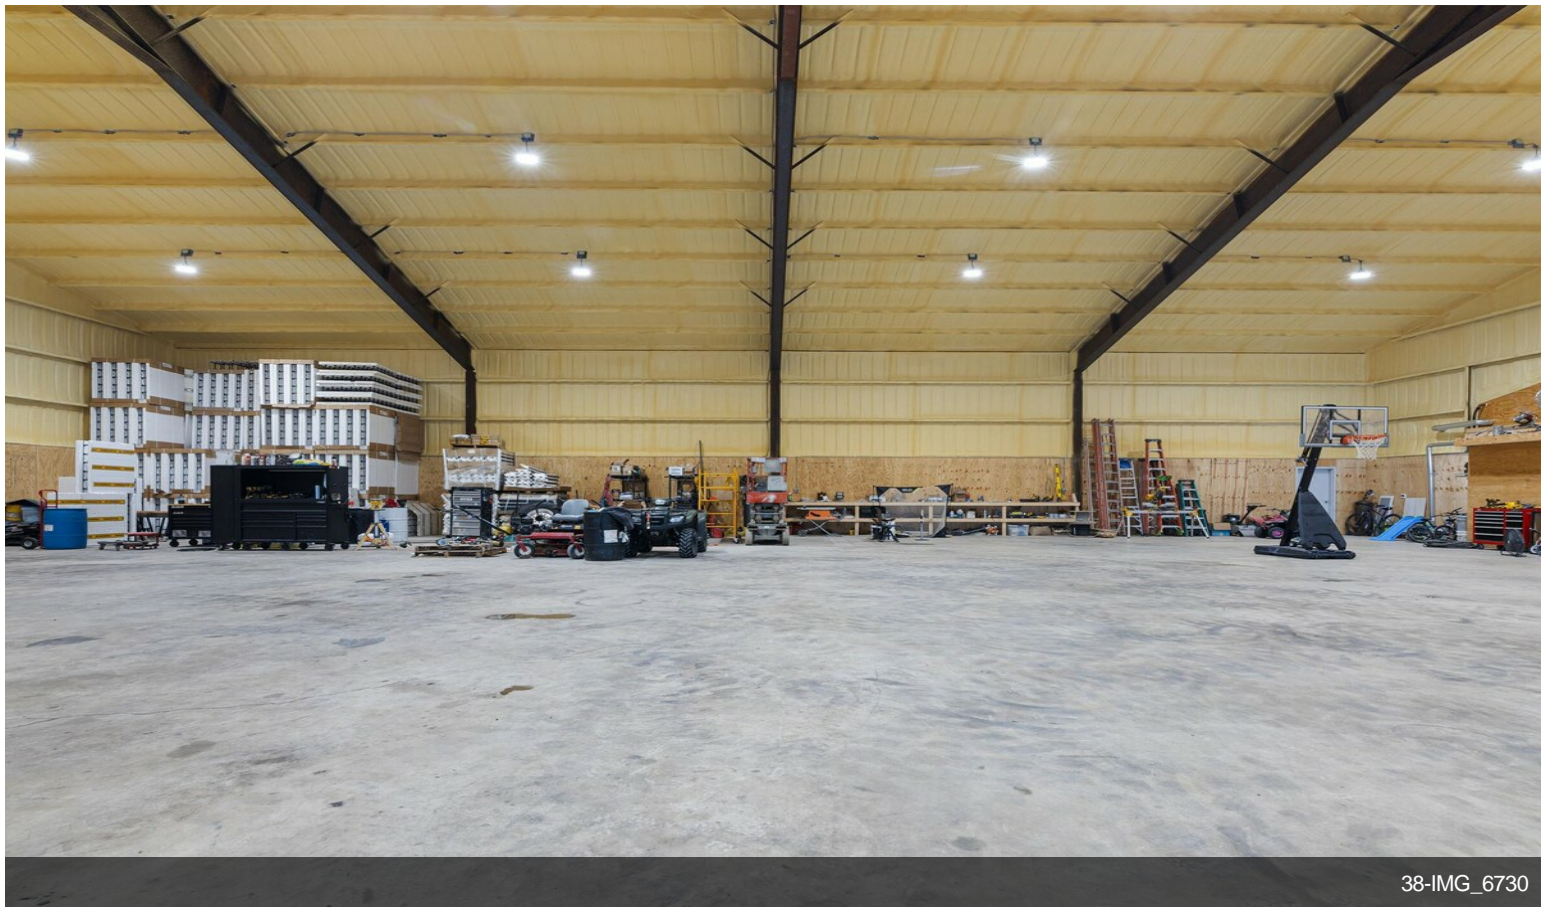

38-IMG_6730