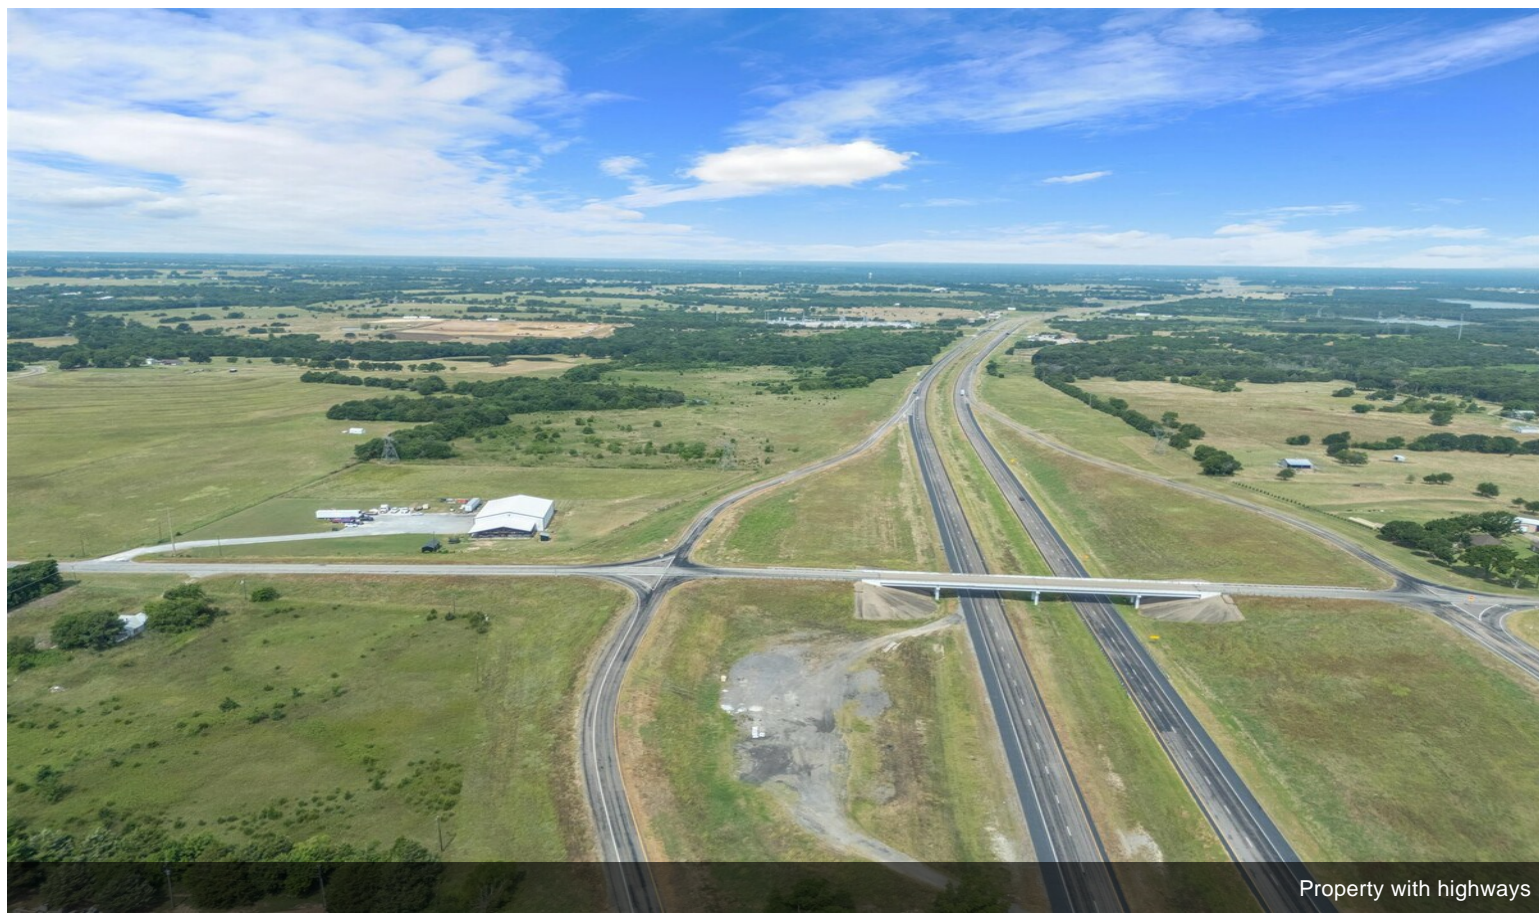

\$1,350,000

This commercial-industrial building with attached residence is positioned at the intersection of US highway 82 and FM 1752. Distance to Sherman, whose growth is due in part to its emergence as a semiconductor manufacturing hub, is only 16 miles. Denison, also part of the semiconductor corridor, is 15 miles. McKinney, a growing technology innovation hub, is 40 miles and Paris, 50 miles. The insulated metal building contains four large 14 feet wide by 16 feet tall sectional doors that provide access to 8,000 square feet of commercial space. The attached residence consists of 5...

Property with highways

Property Photos

Road frontage

14-DJI_20240628104520_0885_D

Property Photos

15-DJI_20240628104523_0886_D

16-DJI_20240628104528_0887_D

Property Photos

Property Photos

Property with highways

Property with highways

Property Photos

Property with highways

Property with highways

Property Photos

Property with highways

Residence or Office

Property Photos

Residence or Office

Residence or Office

Property Photos

Property with highways

Property with highways

Property Photos