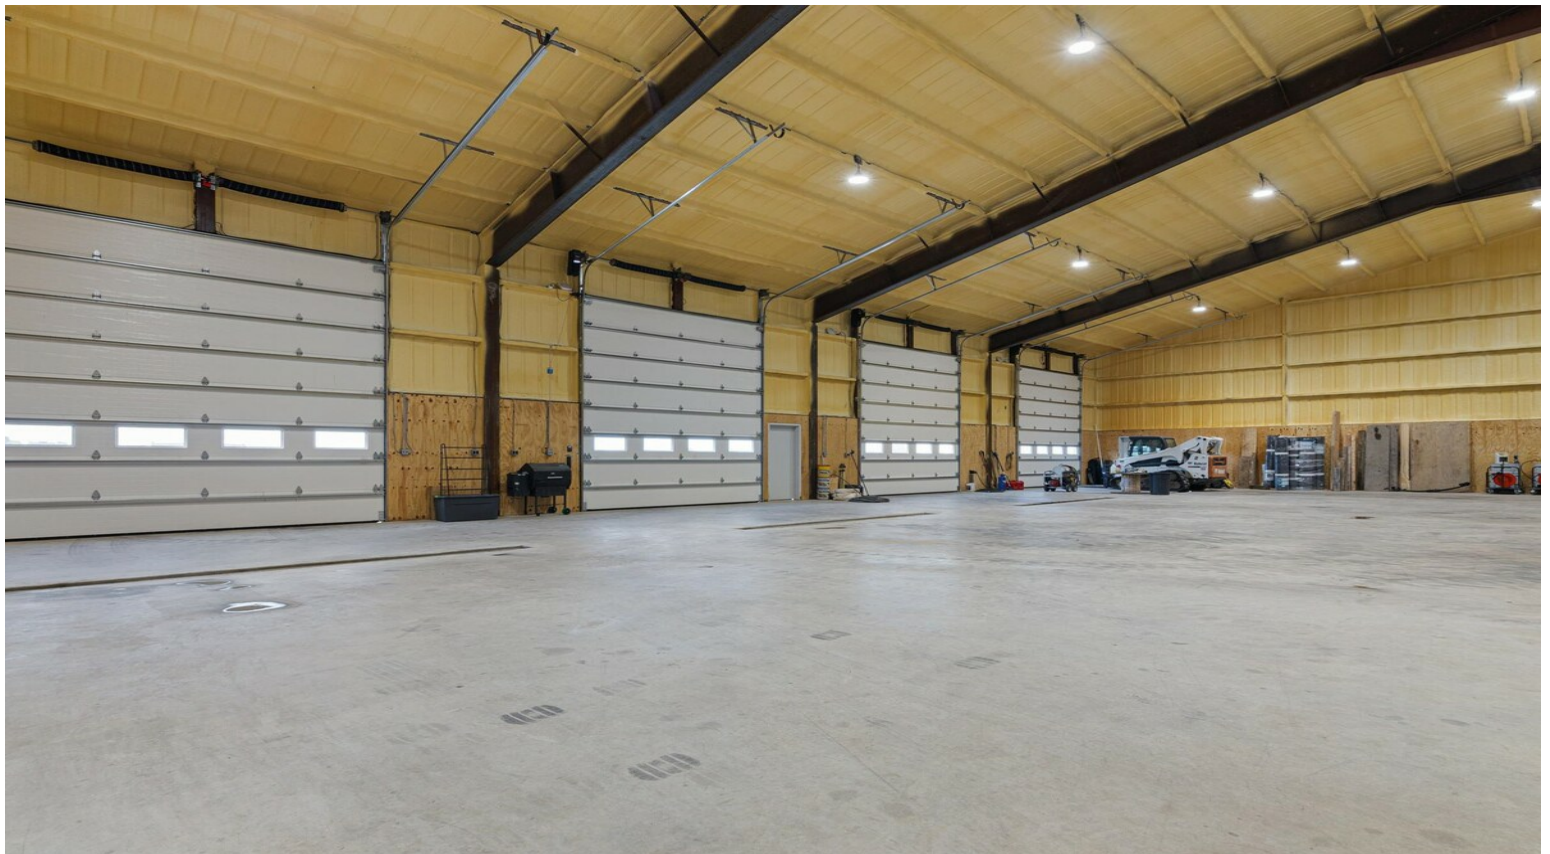

Doors 14ft wide x 16ft tall