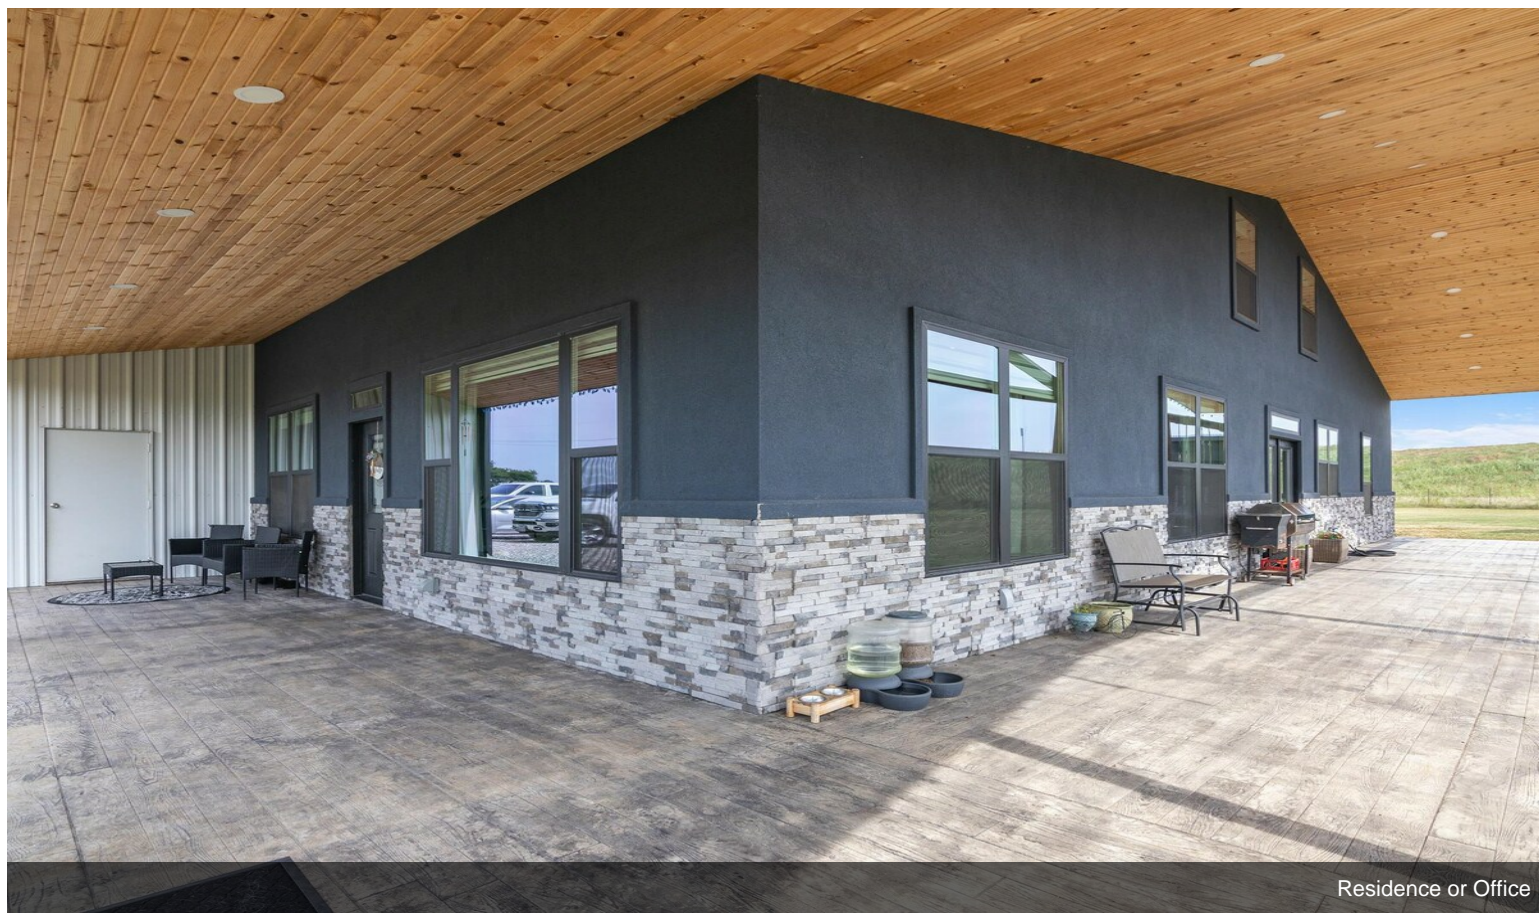

Property Photos

Residence or Office