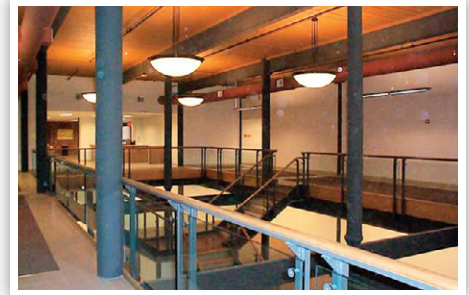

Heritage Place

439 South Union Street ■ Lawrence, MA 01843

Floor plans and additional photos available online.

Available for immediate lease:

Economic development incentives for tenants:

Available for custom build-out: