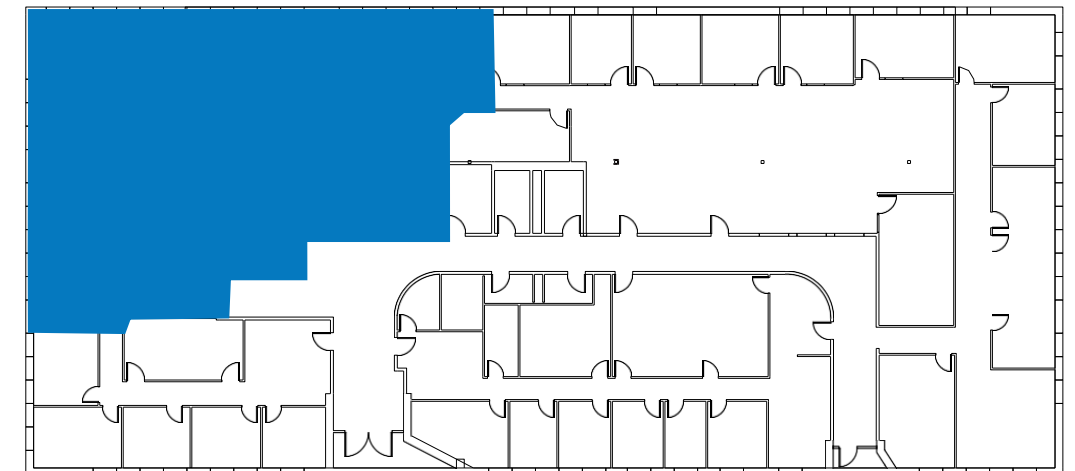

# 111 SOUTH BEDFORD

**SUITE 100 - 3,825 SF**

For more information visit [www.burlingtoneastwest.com](http://www.burlingtoneastwest.com), or to schedule a tour visit or please contact:

**Brooks Goodyear**