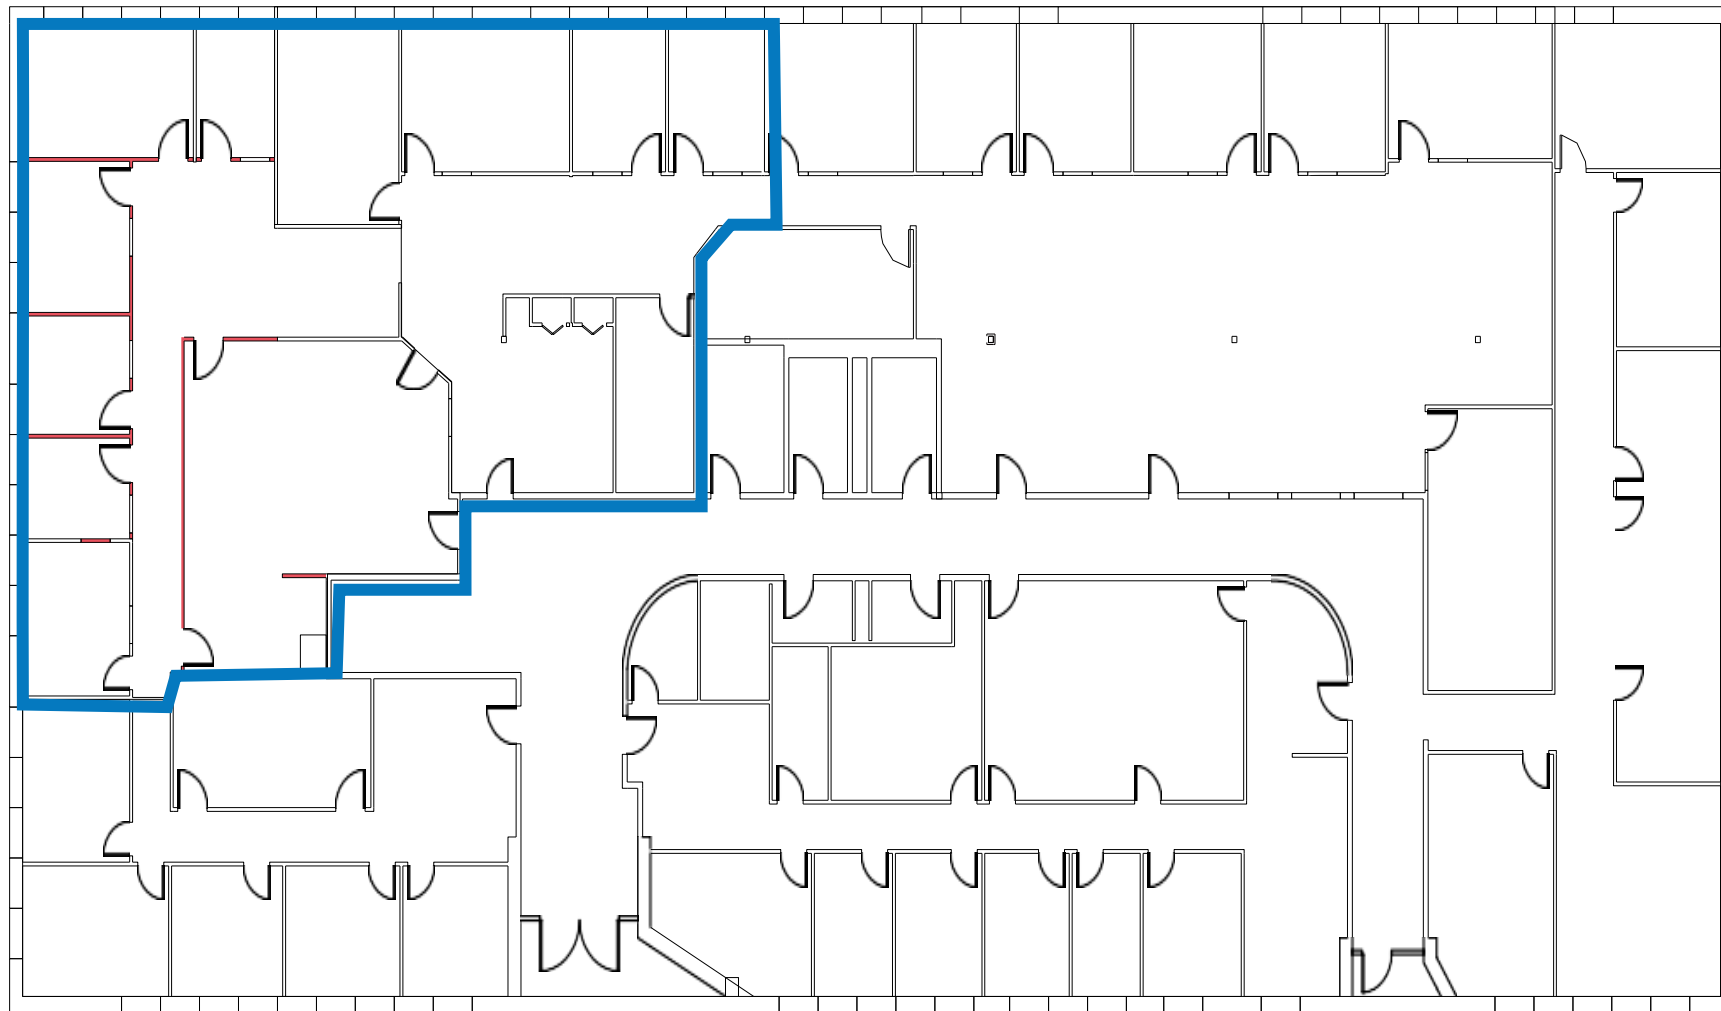

# 111 SOUTH BEDFORD

**SUITE 100 - 3,825 SF**

For more information visit [www.burlingtoneastwest.com](http://www.burlingtoneastwest.com), or to schedule a tour visit or please contact:

**Brooks Goodyear**