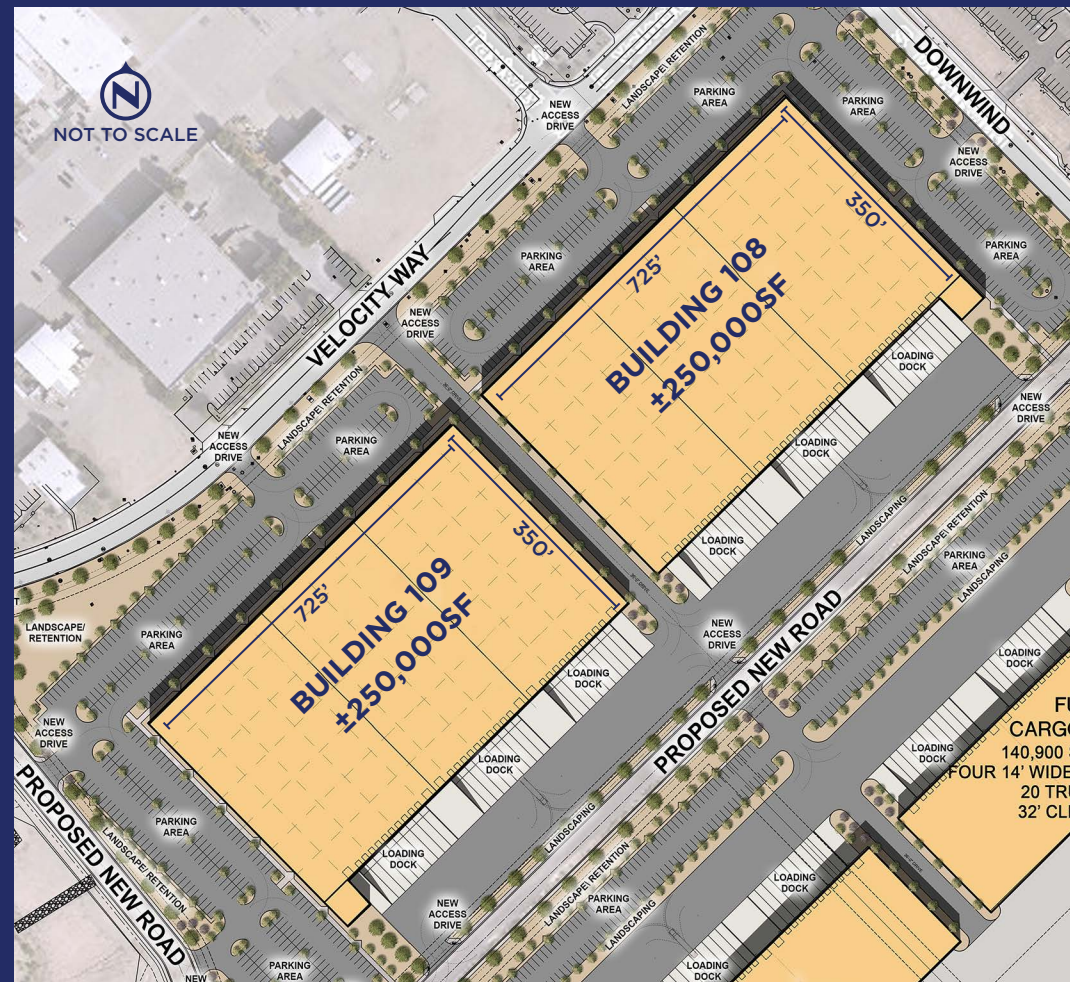

## AVAILABLE FOR LEASE OR FOR SALE

<b>Building SF</b>	±250,000	±250,000
<b>Divisibility</b>	±100,000 SF	±100,000 SF
<b>Address</b>	7835 E Velocity Way	7733 E Velocity Way
<b>Dimensions</b>	±725' x ±350'	±725' x ±350'
<b>Loading</b>	30 DH/6 GL (2 Dock Levelers & Edge of Docks)	30 DH/6 G (2 Dock Levelers & Edge of Docks)
<b>Power</b>	6,000A 277/480V	6,000A 277/480V
<b>Parking</b>	333 stalls	333 stalls
<b>Column Spacing</b>	±50' x ±50'	±50' x ±50'
<b>Clear Height</b>	±32'	±32'
<b>Truck Court Depth</b>	158'	158'
<b>Slab</b>	±7" reinforced on ±4" AMC	±7" reinforced on ±4" AMC
<b>Insulation</b>	R38	R38