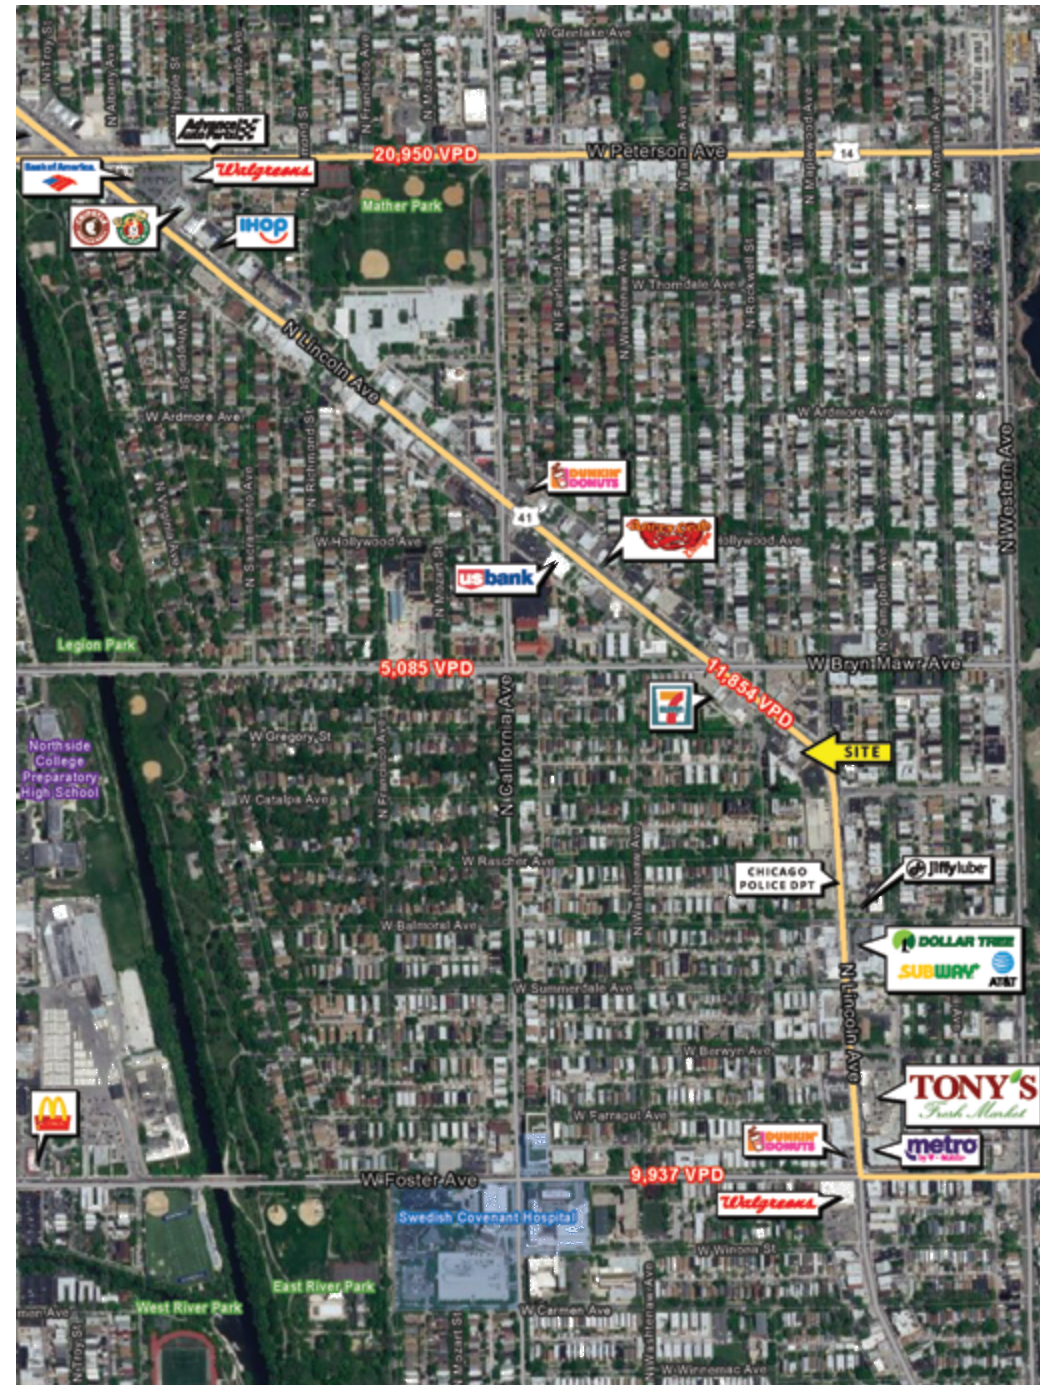

5520 N Lincoln Ave

5,085 VPD W Bryn Mawr Ave

FOR LEASE // 0.45 AC AVAILABLE

17,854 VPD N Lincoln Ave

W Catalpa Ave

CHICAGO
POLICE DPT

5520 N Lincoln Ave

PROPERTY HIGHLIGHTS

- 0.45 AC/ 19,987 SF Lot available at a lighted intersection
- Drive-thru potential
- Facing the busy Lincoln Ave corridor

DEMOGRAPHICS

	½ MILE	1 MILE	2 MILES
TOTAL POPULATION	14,408	49,889	245,681
DAYTIME POPULATION	6,065	22,865	113,703
HOUSEHOLDS	5,912	20,469	107,859
AVG HH INCOME	\$99,642	\$120,586	\$118,608

TRAFFIC COUNTS

N LINCOLN AVE	11,854 VPD
W PETERSON AVE	20,950 VPD

WALK SCORE®

WALK SCORE	89
TRANSIT SCORE	58
BIKE SCORE	67

5520 N Lincoln Ave

Leasing Contacts

HANNAH PERL
HPERL@METROCRE.COM
847.849.1026

JONATHAN HYMAN
JHYMAN@METROCRE.COM
224.365.8144