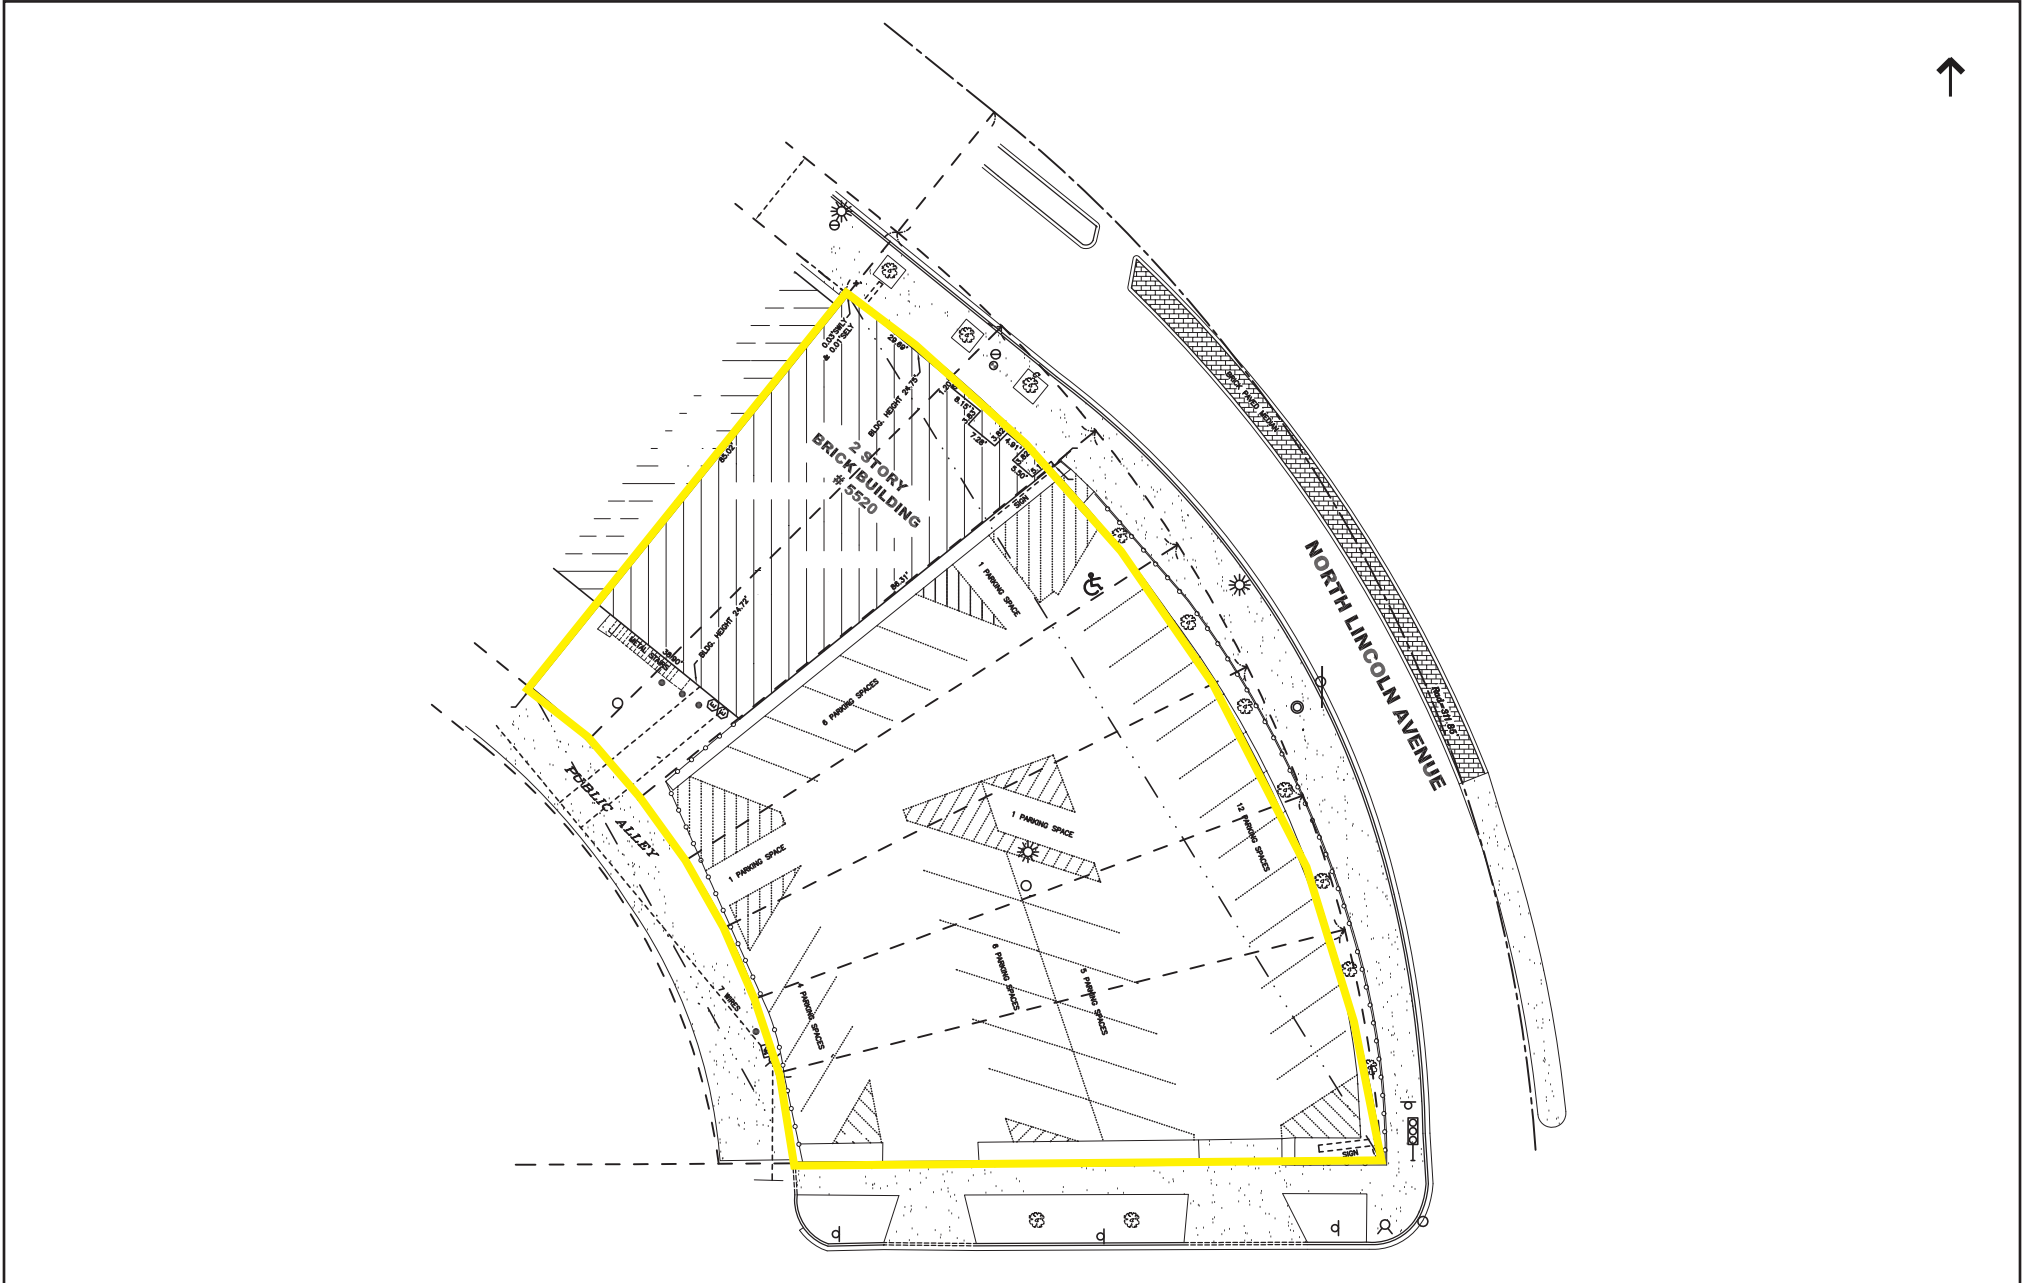

- 0.45 AC/ 19,987 SF Lot available at a lighted intersection
- Drive-thru potential
- Facing the busy Lincoln Ave corridor

DEMOGRAPHICS

	½ MILE	1 MILE	2 MILES
TOTAL POPULATION	14,408	49,889	245,681
DAYTIME POPULATION	6,065	22,865	113,703
HOUSEHOLDS	5,912	20,469	107,859
AVG HH INCOME	\$99,642	\$120,586	\$118,608

TRAFFIC COUNTS

N LINCOLN AVE	11,854 VPD
W PETERSON AVE	20,950 VPD

WALK SCORE®

WALK SCORE	89
TRANSIT SCORE	58
BIKE SCORE	67

5520 N Lincoln Ave

Leasing Contacts

HANNAH PERL
HPERL@METROCRE.COM
847.849.1026

JONATHAN HYMAN
JHYMAN@METROCRE.COM
224.365.8144