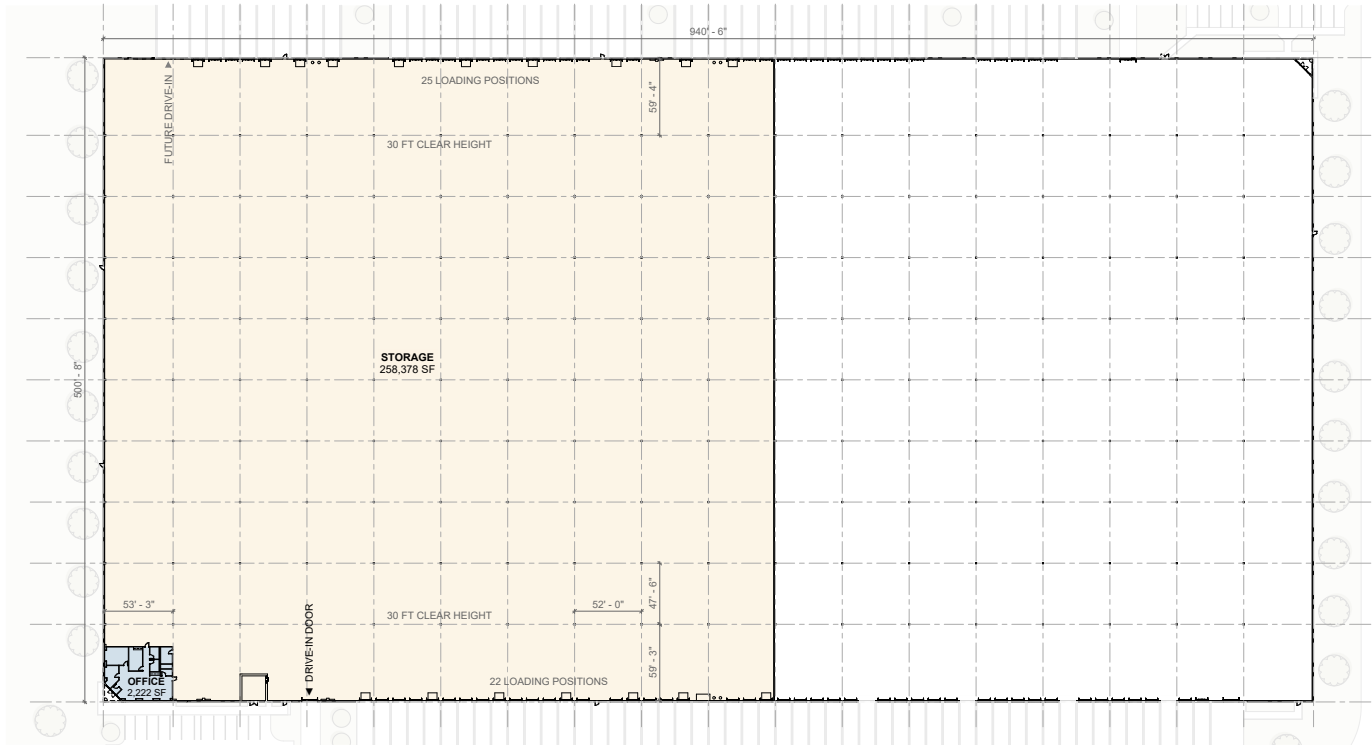

EQT | EXETER

1 S Shearer Drive

Carlisle, PA

Building Size: 470,000 SF | 260,600 SF of Industrial Space Available

VISIT [EQTEXETER.COM](https://eqtexeter.com)

1 S Shearer Drive

Carlisle, PA

Building Size: 470,000 SF | Building Availability: 260,600 SF

Building Specifications

- Total Building: 470,000 SF
- Total Available: 260,600 SF
- Office: 2,222 SF
- Clear Height: 30'
- Dock Doors: 47
- Levelers: 17
- Drive-in Door: 1

1 S Shearer Drive

Carlisle, PA

Building Size: 470,000 SF | Building Availability: 260,600 SF

Floor Plan

Office Plan