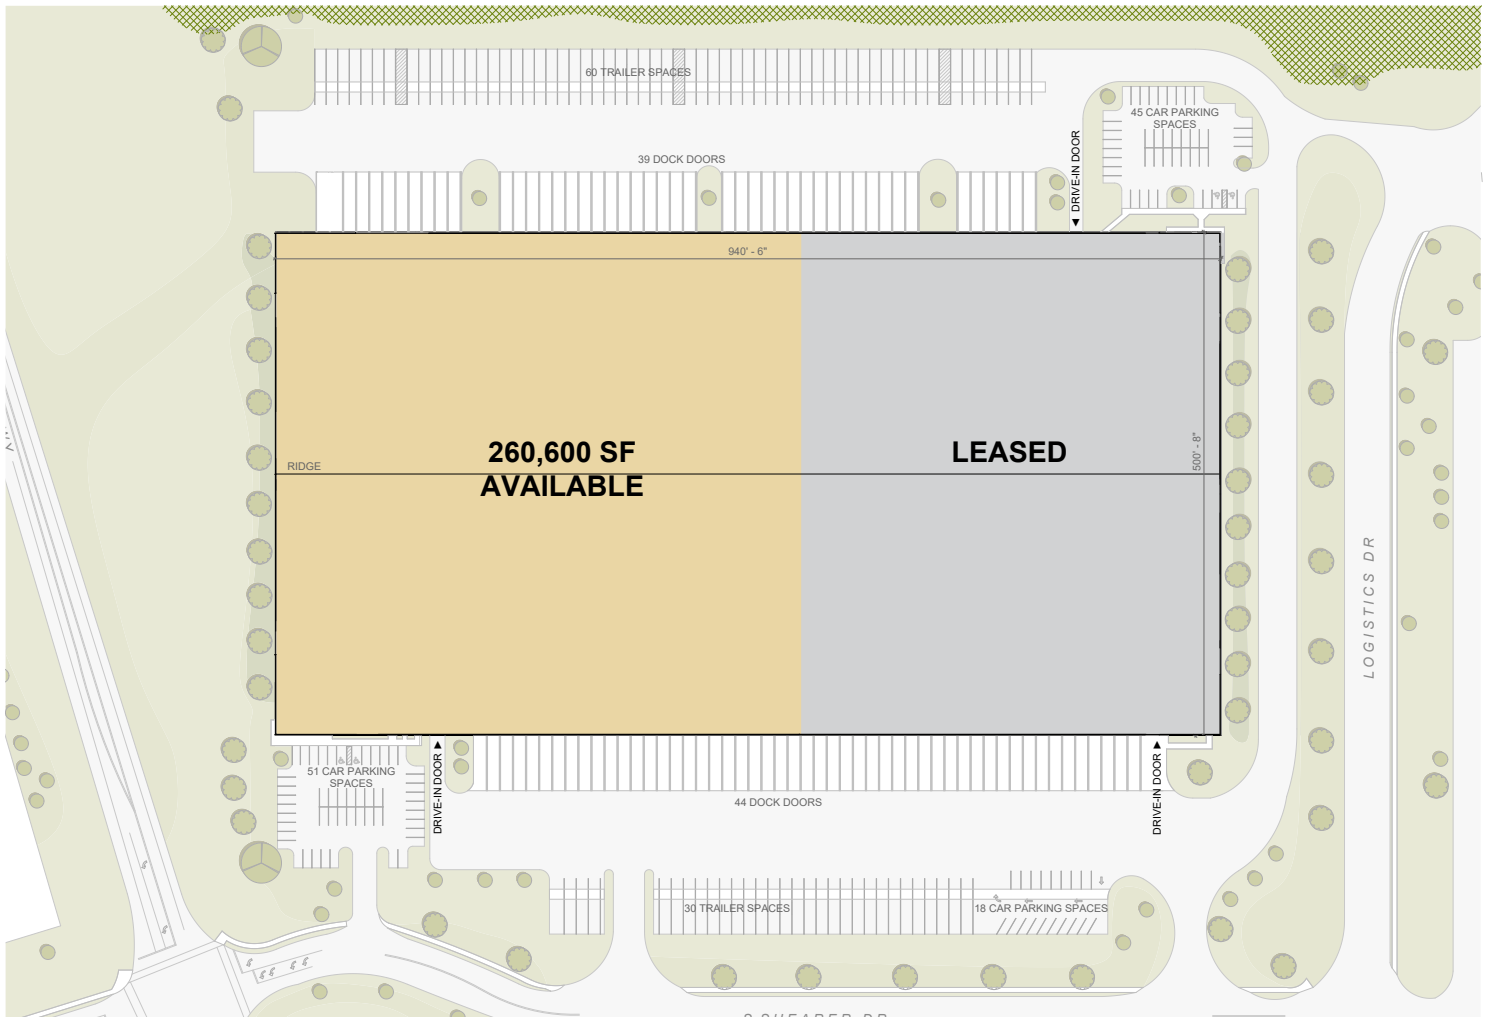

EQT | EXETER

1 S Shearer Drive

Carlisle, PA

Building Size: 470,000 SF | 260,600 SF of Industrial Space Available

VISIT [EQTEXETER.COM](https://eqtexeter.com)

1 S Shearer Drive

Carlisle, PA

Building Size: 470,000 SF | Building Availability: 260,600 SF

Building Specifications

- Total Building: 470,000 SF
- Total Available: 260,600 SF
- Office: 2,222 SF
- Clear Height: 30'
- Dock Doors: 47
- Levelers: 17
- Drive-in Door: 1

1 S Shearer Drive

Carlisle, PA

Building Size: 470,000 SF | Building Availability: 260,600 SF

Floor Plan

Office Plan