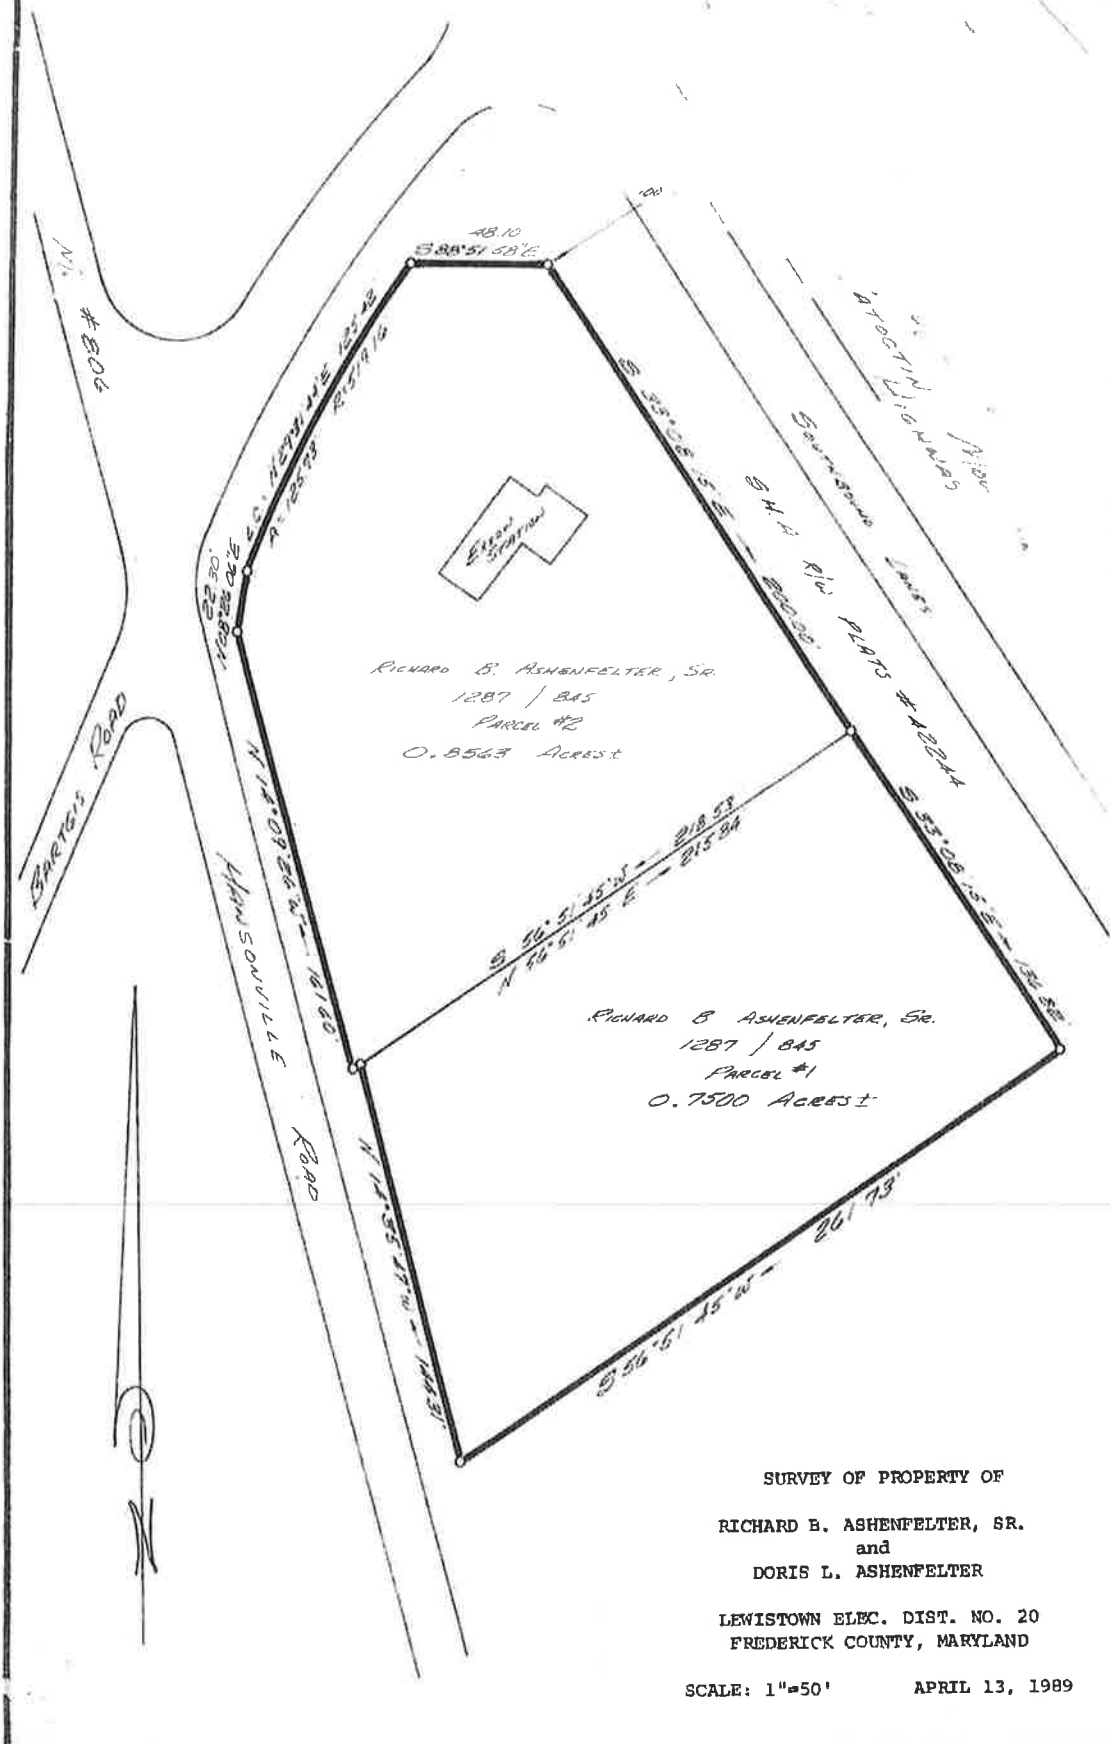

SURVEY AND PLA
 J.F. Brown &
 109 Main Street
 Myersville, Mary
 PH: 301-293-2014

RICHARD B. ASHENFELTER, SR.
 1287 / BAS
 PARCEL #2
 0.8563 Acres ±

RICHARD B. ASHENFELTER, Sr.
 1287 / BAS
 PARCEL #1
 0.7500 Acres ±

SURVEY OF PROPERTY OF
 RICHARD B. ASHENFELTER, SR.
 and
 DORIS L. ASHENFELTER

LEWISTOWN ELEC. DIST. NO. 20
 FREDERICK COUNTY, MARYLAND

SCALE: 1"=50' APRIL 13, 1989

PRIME LOT ON ROUTE 15 IN FREDERICK

TurningPointCommercial.com