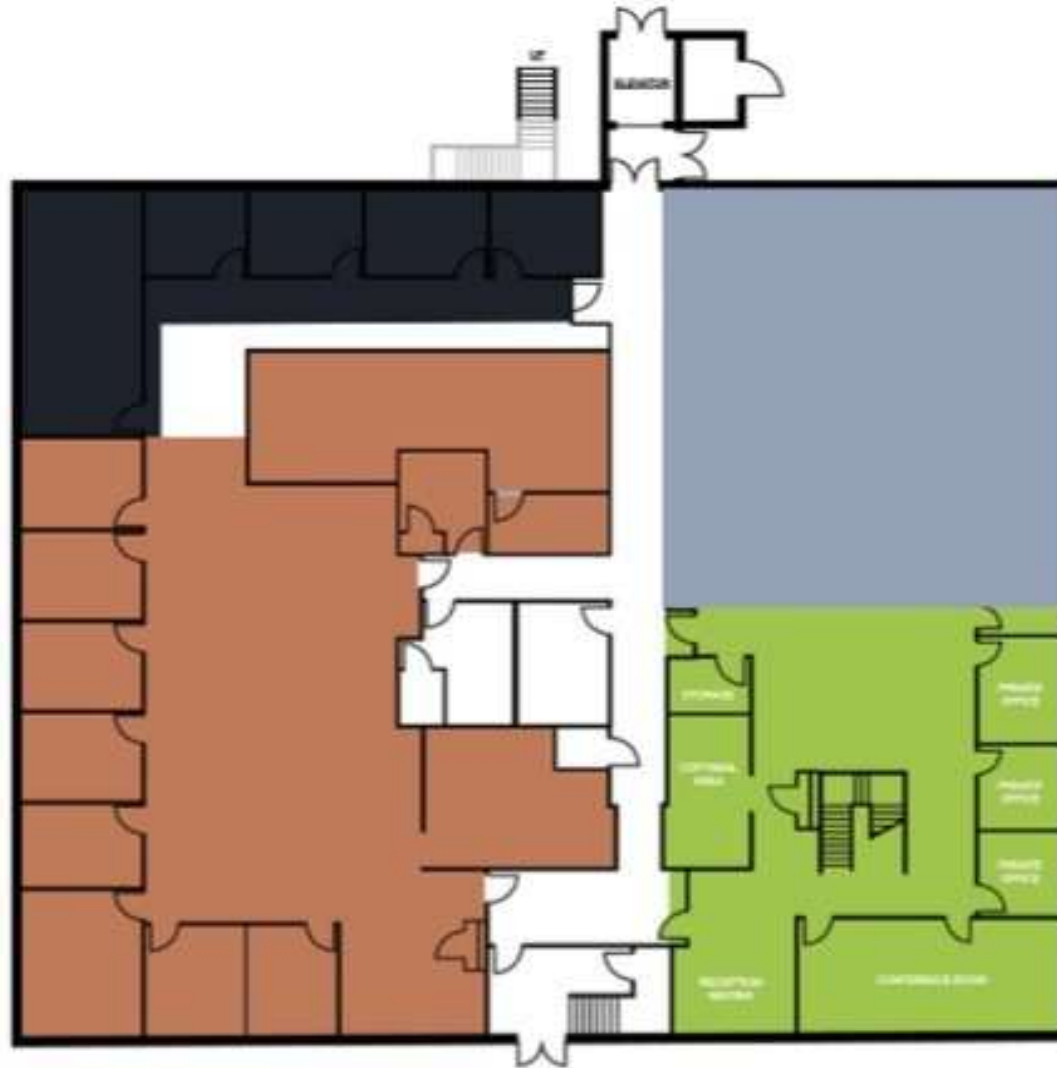

First Floor