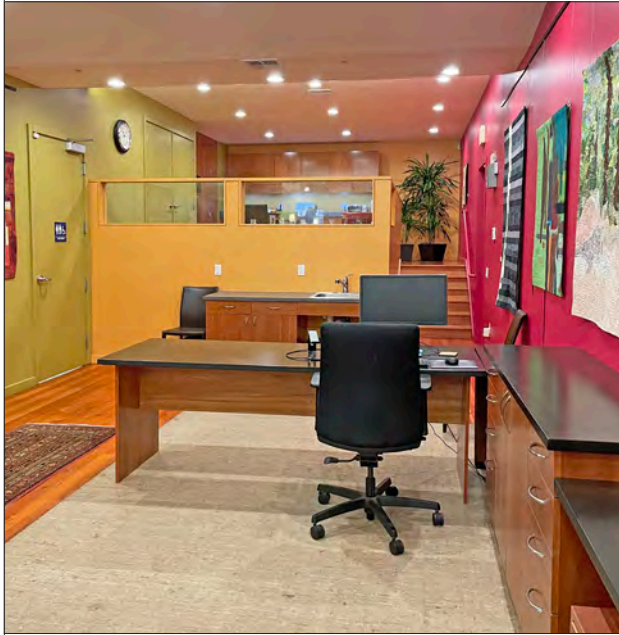

- Size: ±1,520 rsf
- \$3.50 psf/month NNN
- Zoned C-SO  
(Solano Avenue Commercial)

**AVAILABLE MAY 1, 2025**

**WALK SCORE 95**

**BIKE SCORE 90**

**GOOD PUBLIC  
TRANSIT**

(walkscore.com)

- Hardwood floors, high ceilings, great light throughout
- Current build out includes: reception area, 3 private offices, open work spaces
- Large kitchen/break room
- Shared restroom, built in storage, HVAC
- Parking available in underground garage
- Easy freeway access and ample street parking
- Pedestrian-friendly North Berkeley shopping district
- High car counts and pedestrian traffic
- Across from Andronico's Market, and steps to Peet's, Starbucks, Touchstone Climbing Gym, many restaurants, and a wide variety of shops selling food, clothing, books, rugs, and unique items
- Solano Avenue is one of Berkeley's most walkable and diverse districts