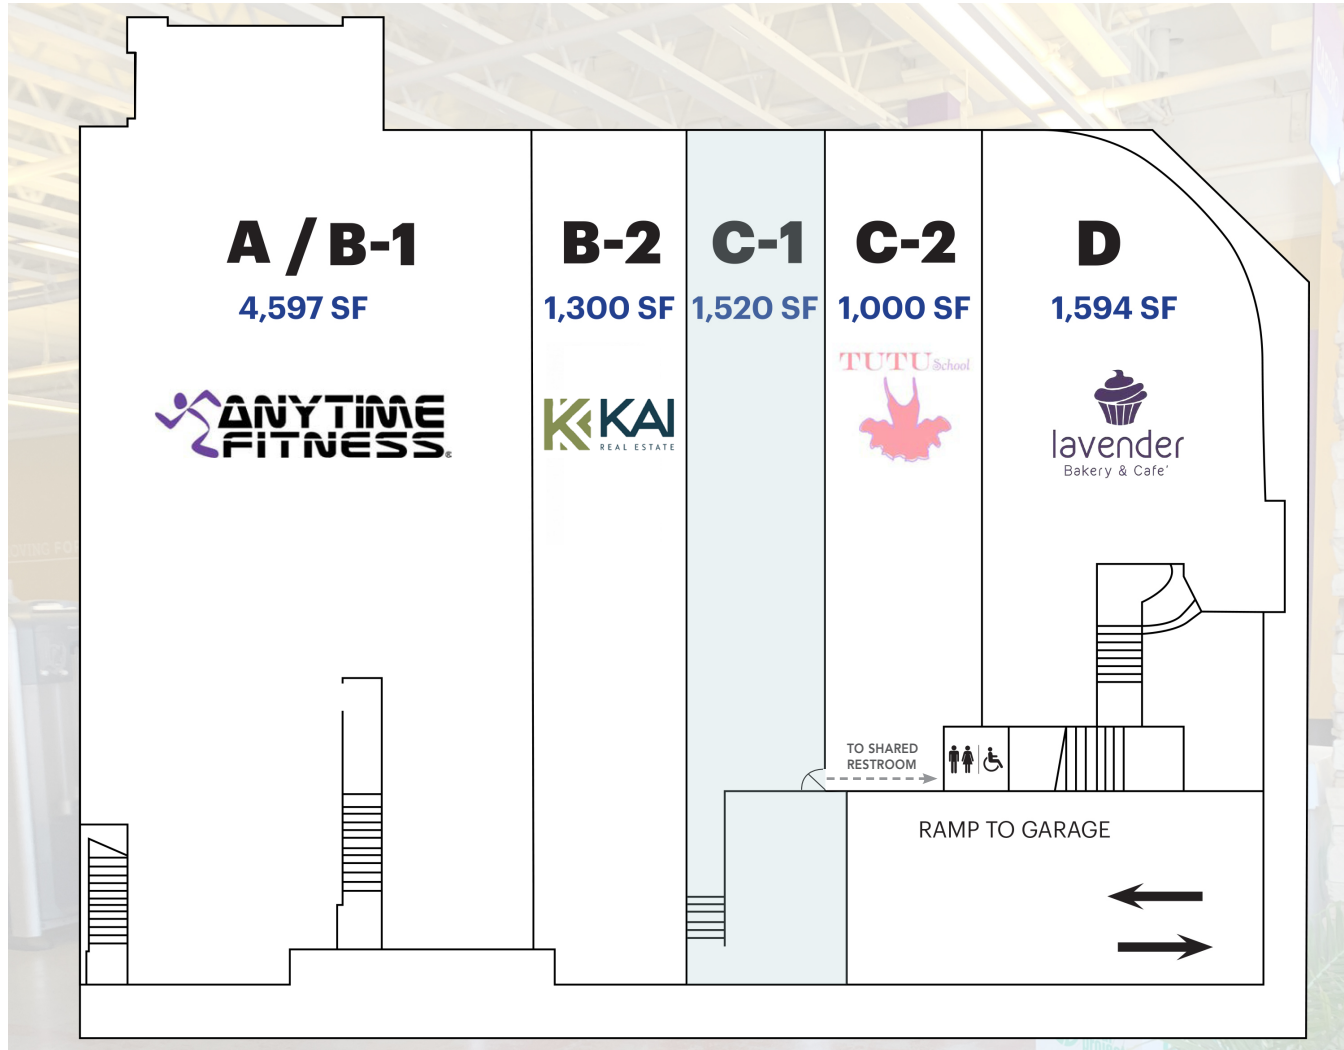

- Size: ±1,520 rsf
- \$3.50 psf/month NNN
- Zoned C-SO  
(Solano Avenue Commercial)

**AVAILABLE MAY 1, 2025**

**WALK SCORE 95**

**BIKE SCORE 90**

**GOOD PUBLIC  
TRANSIT**

(walkscore.com)

- Hardwood floors, high ceilings, great light throughout
- Current build out includes: reception area, 3 private offices, open work spaces
- Large kitchen/break room
- Shared restroom, built in storage, HVAC
- Parking available in underground garage
- Easy freeway access and ample street parking
- Pedestrian-friendly North Berkeley shopping district
- High car counts and pedestrian traffic
- Across from Andronico's Market, and steps to Peet's, Starbucks, Touchstone Climbing Gym, many restaurants, and a wide variety of shops selling food, clothing, books, rugs, and unique items
- Solano Avenue is one of Berkeley's most walkable and diverse districts

SOLANO AVENUE

This drawing is intended to be used as an aid for planning. Though care was taken in drawing this floor plan, accuracy is not guaranteed.