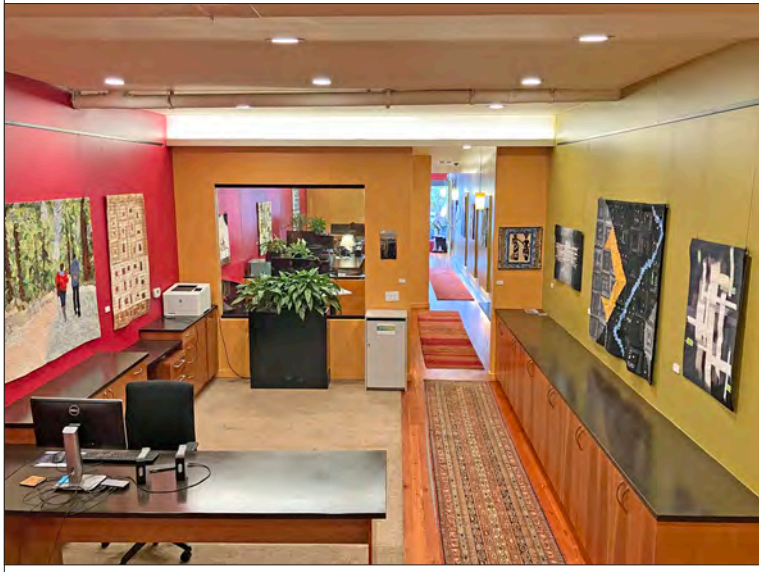

- Size: ±1,520 rsf
- \$3.50 psf/month NNN
- Zoned C-SO  
(Solano Avenue Commercial)

**AVAILABLE MAY 1, 2025**

**WALK SCORE 95**

**BIKE SCORE 90**

**GOOD PUBLIC  
TRANSIT**

(walkscore.com)

- Hardwood floors, high ceilings, great light throughout
- Current build out includes: reception area, 3 private offices, open work spaces
- Large kitchen/break room
- Shared restroom, built in storage, HVAC
- Parking available in underground garage
- Easy freeway access and ample street parking
- Pedestrian-friendly North Berkeley shopping district
- High car counts and pedestrian traffic
- Across from Andronico's Market, and steps to Peet's, Starbucks, Touchstone Climbing Gym, many restaurants, and a wide variety of shops selling food, clothing, books, rugs, and unique items
- Solano Avenue is one of Berkeley's most walkable and diverse districts