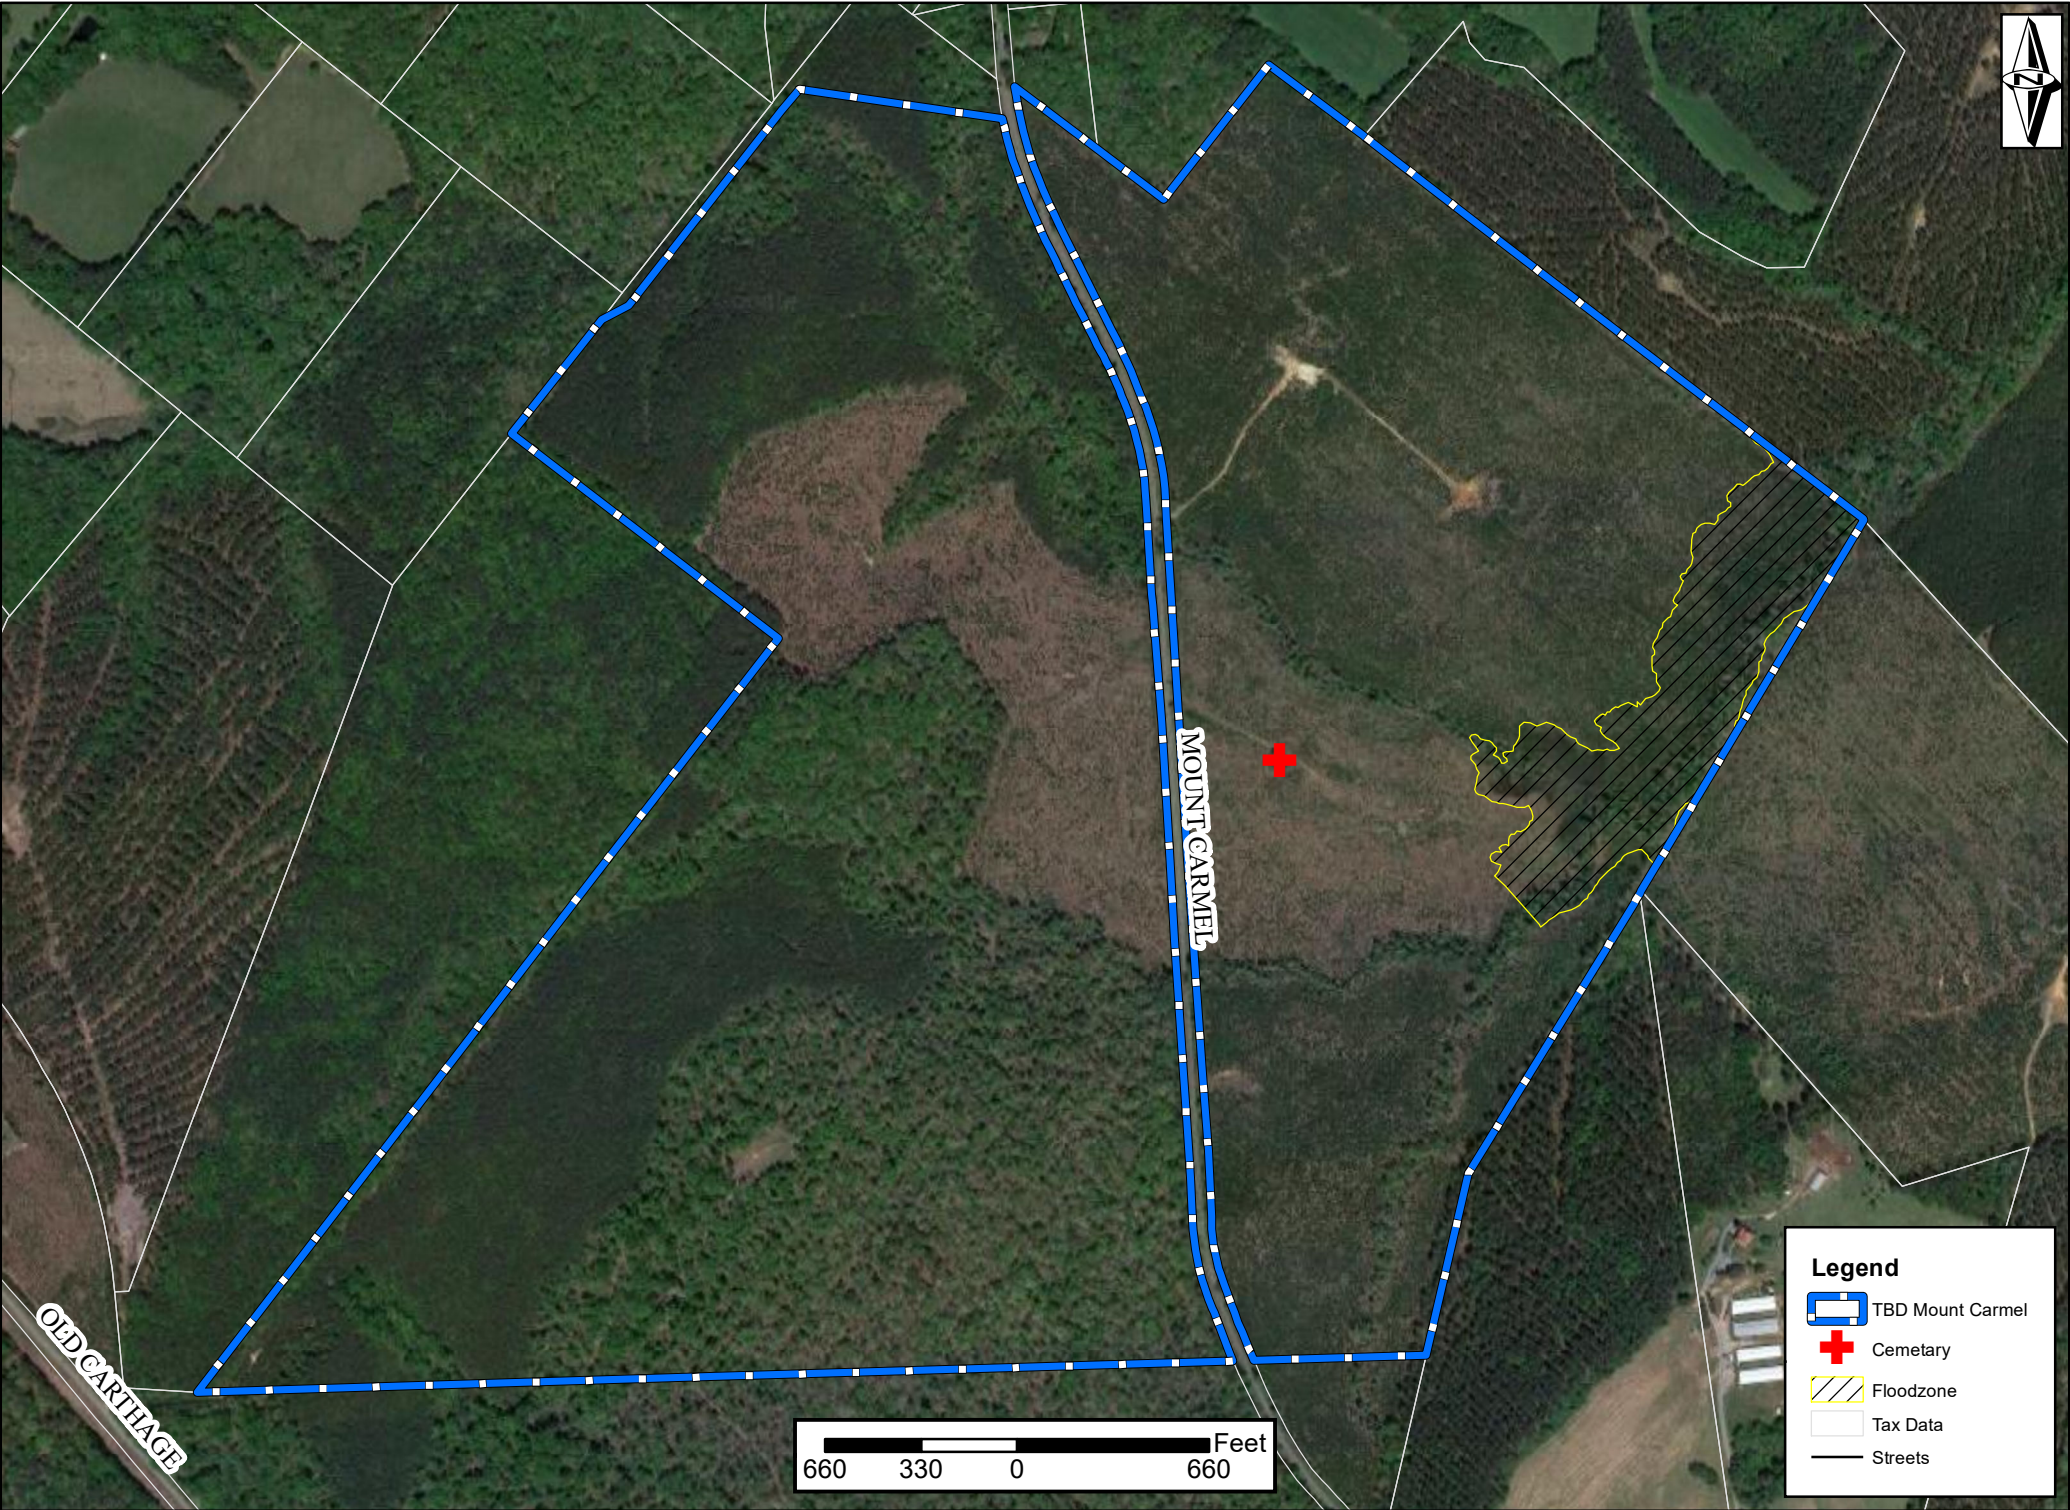

TBD MOUNT CARMEL ROAD - +/-355.29
PORTION OF PARCEL ID 00008183 OCCONEECHEE COUNCIL BOY SCOUTS

Legend

- TBD Mount Carmel
- Cemetary
- Floodzone
- Tax Data
- Streets