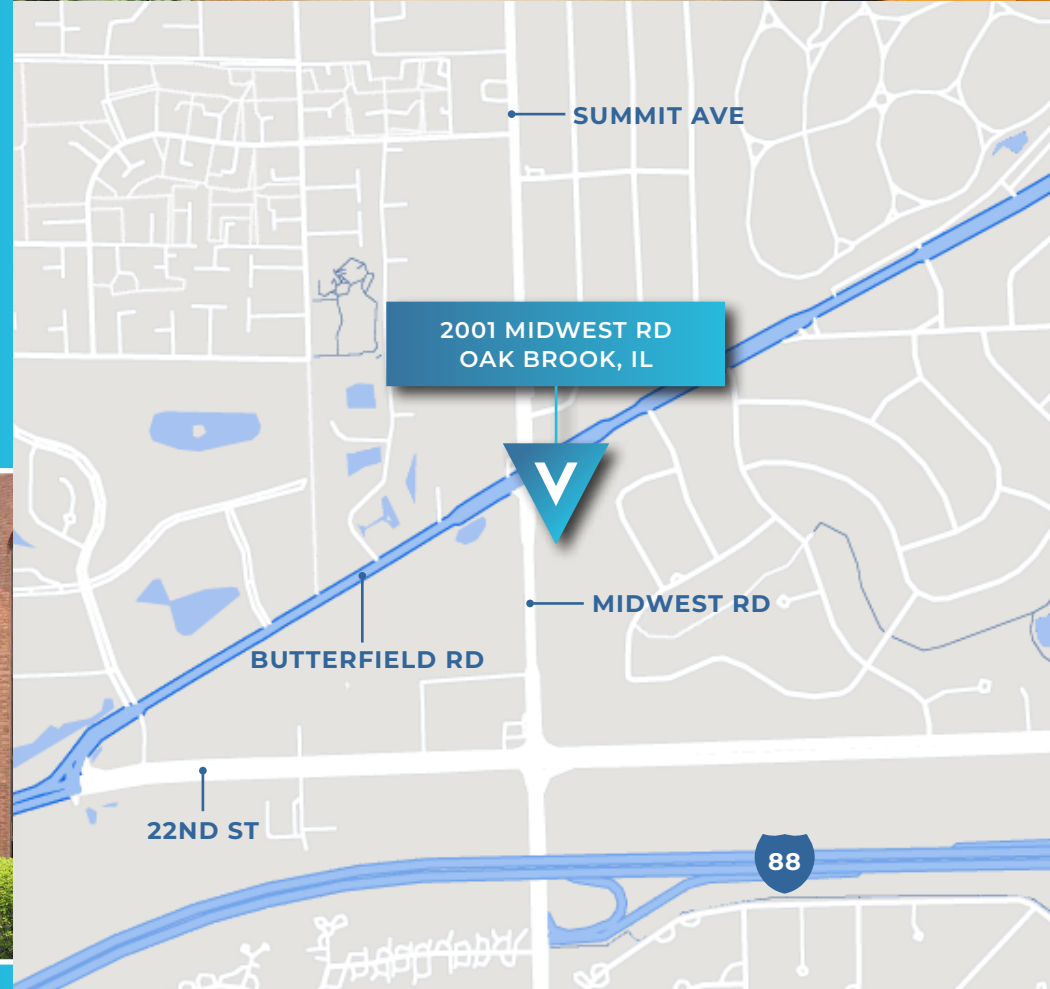

AREA INFORMATION

- › Blocks from Oakbrook Center
- › Easy access to I-88
- › Numerous fast serve and sit down restaurant in the area
- › 25 minutes to downtown Chicago
- › 20 minutes to O'Hare Airport

PROPERTY HIGHLIGHTS

- › Asking Rate: $17.00 - $20.00 PSF Gross
- › Large Conference Facility On Site
- › Turn Key Build Outs
- › Full Time Engineer On Site

RYAN MOEN, SIOR
PRINCIPAL
630.480.6346
RMoen@VersaRES.com

JOHN MILLNER, CCIM
PRINCIPAL
630.480.6342
JMillner@VersaRES.com

VERSA
REAL ESTATE SERVICES