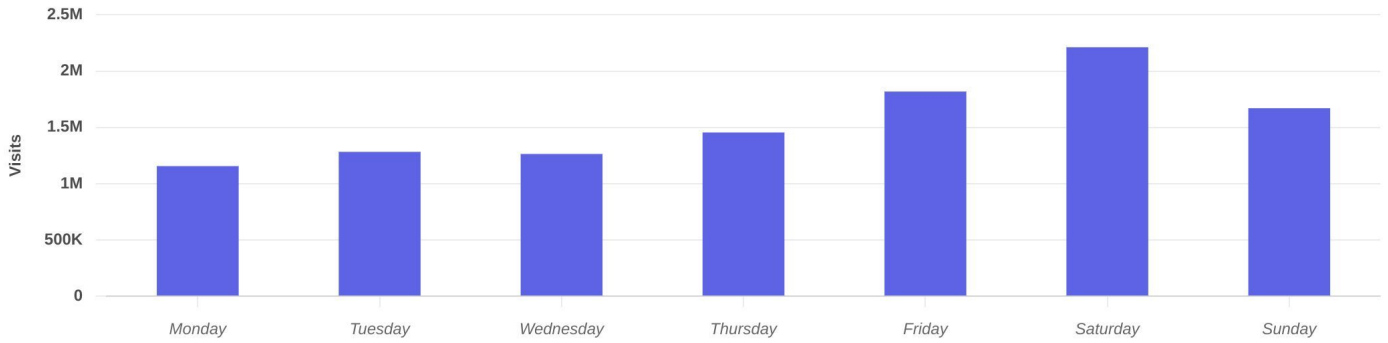

## Ranking Overview

### Investec Downtown SB Santa Barbara, CA

Category: Shopping District | Visits | Apr 1st, 2023 - Mar 31st, 2024  
Data provided by Placer Labs Inc. ([www.placer.ai](http://www.placer.ai))

## Daily Visits

● Investec Downtown SB  
Santa Barbara, CA

Visits | Apr 1st, 2023 - Mar 31st, 2024  
Data provided by Placer Labs Inc. ([www.placer.ai](http://www.placer.ai))