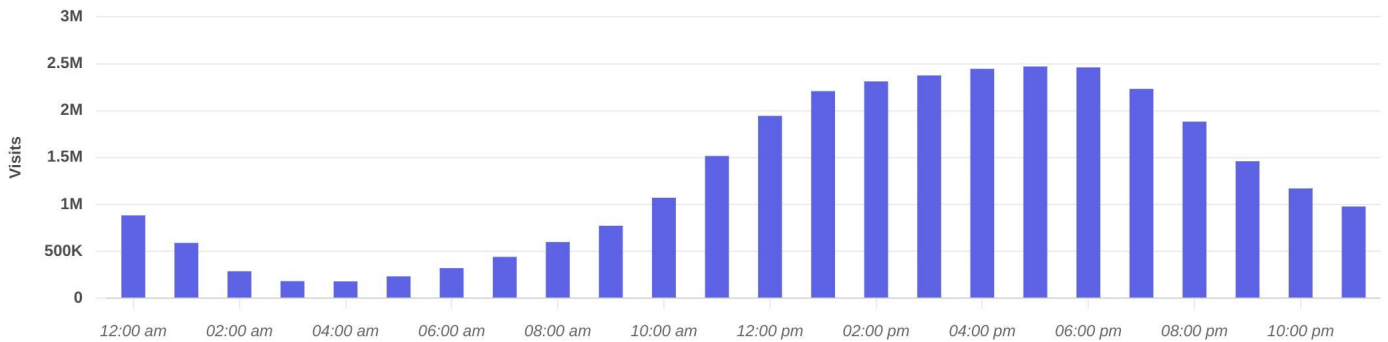

## Daily Visits

● Investec Downtown SB  
Santa Barbara, CA

Visits | Apr 1st, 2023 - Mar 31st, 2024  
Data provided by Placer Labs Inc. ([www.placer.ai](http://www.placer.ai))

## Hourly Visits

● Investec Downtown SB  
Santa Barbara, CA

Visits | Apr 1st, 2023 - Mar 31st, 2024  
Data provided by Placer Labs Inc. ([www.placer.ai](http://www.placer.ai))

## Visit Duration

● Investec Downtown SB  
Santa Barbara, CA

Average Stay	105 min
Median Stay	62 min

Visits | Apr 1st, 2023 - Mar 31st, 2024  
Data provided by Placer Labs Inc. ([www.placer.ai](http://www.placer.ai))