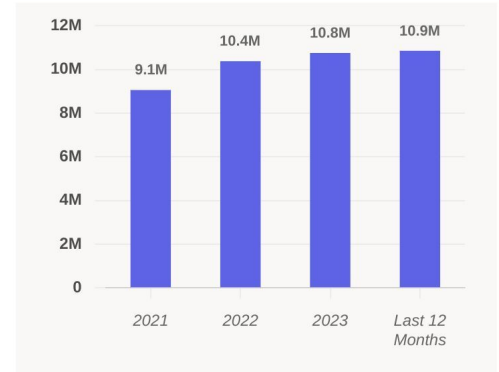

Property Overview

Apr 1, 2023 - Mar 31, 2024

Metrics

Investec Downtown SB

Santa Barbara, CA

Visits	10.9M	Panel Visits	206.5K
Visitors	1.8M	Visits YoY	+3%
Visit Frequency	6.14	Visits Yo2Y	+11%
Avg. Dwell Time	105 min	Visits Yo3Y	+91.8%

Apr 1st, 2023 - Mar 31st, 2024

Data provided by Placer Labs Inc. (www.placer.ai)

Visits Trend

Investec Downtown SB

Santa Barbara, CA

Daily | Visits | Apr 1st, 2023 - Mar 31st, 2024

Data provided by Placer Labs Inc. (www.placer.ai)