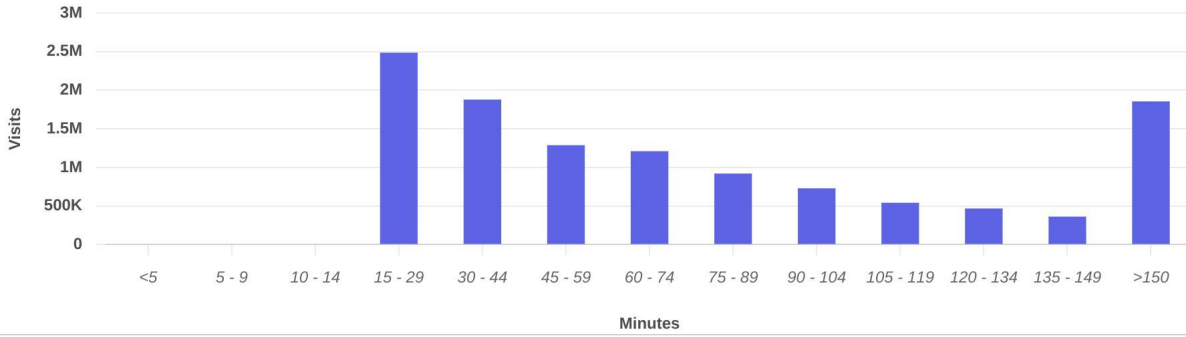

## Daily Visits

● Investec Downtown SB  
Santa Barbara, CA

Visits | Apr 1st, 2023 - Mar 31st, 2024  
Data provided by Placer Labs Inc. ([www.placer.ai](http://www.placer.ai))

## Hourly Visits

● Investec Downtown SB  
Santa Barbara, CA

Visits | Apr 1st, 2023 - Mar 31st, 2024  
Data provided by Placer Labs Inc. ([www.placer.ai](http://www.placer.ai))

## Visit Duration

● Investec Downtown SB  
Santa Barbara, CA

Average Stay	105 min
Median Stay	62 min

Visits | Apr 1st, 2023 - Mar 31st, 2024  
Data provided by Placer Labs Inc. ([www.placer.ai](http://www.placer.ai))