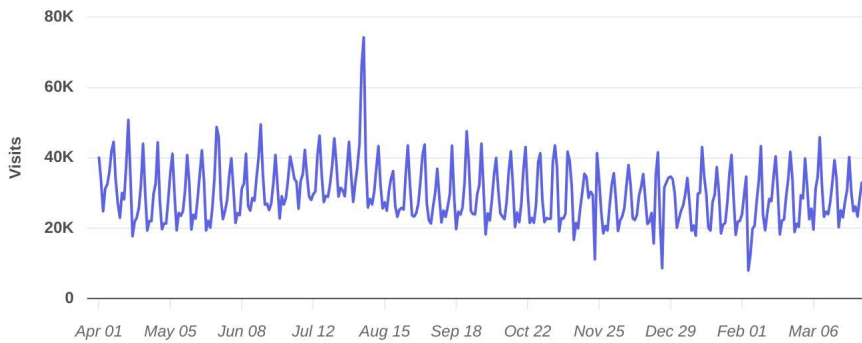

Property Overview

Apr 1, 2023 - Mar 31, 2024

Metrics

Investec Downtown SB

Santa Barbara, CA

Visits	10.9M	Panel Visits	206.5K
Visitors	1.8M	Visits YoY	+3%
Visit Frequency	6.14	Visits Yo2Y	+11%
Avg. Dwell Time	105 min	Visits Yo3Y	+91.8%

Apr 1st, 2023 - Mar 31st, 2024

Data provided by Placer Labs Inc. (www.placer.ai)

Visits Trend

Investec Downtown SB

Santa Barbara, CA

Daily | Visits | Apr 1st, 2023 - Mar 31st, 2024

Data provided by Placer Labs Inc. (www.placer.ai)