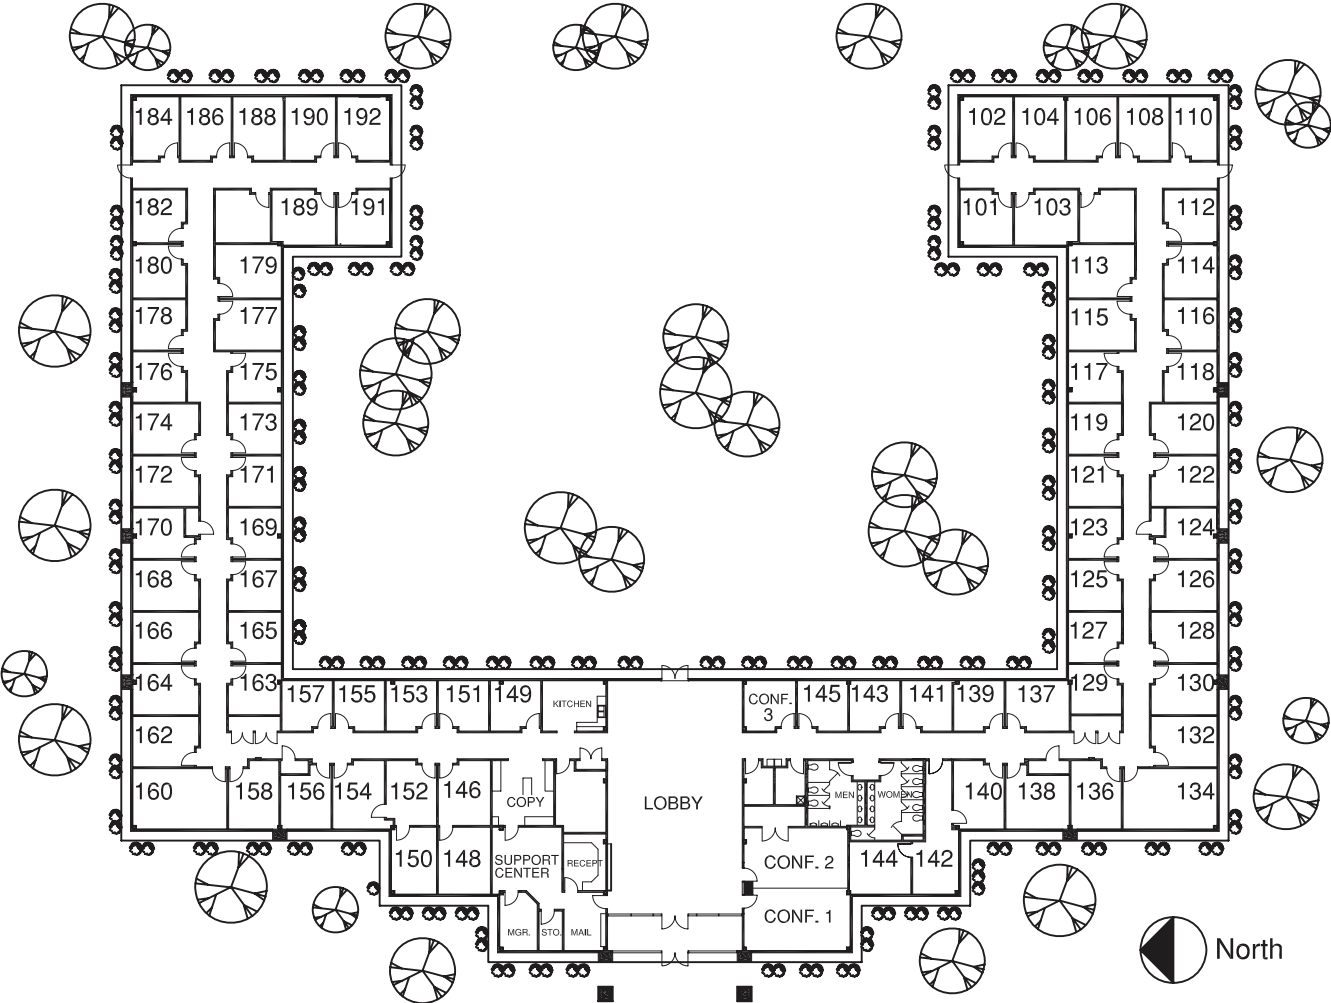

Inside Our Building

Building Amenities

- Meeting Rooms
- Business Services
- Onsite Staff
- Kitchen Area
- Beverage Service