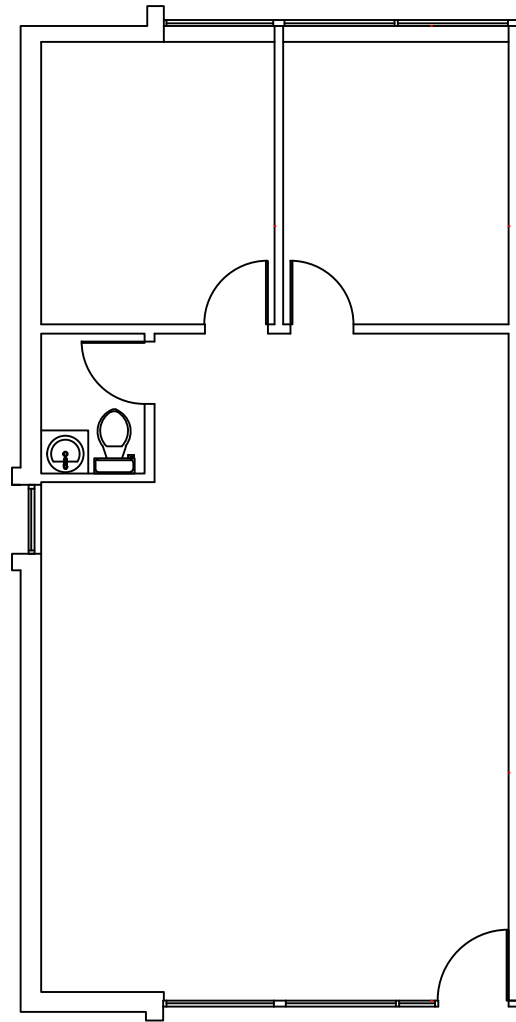

Suite 251 - 1,049 Sq. Ft.

On-Site Leasing Office
2189 Cleveland Street, Suite 209
Clearwater, Florida 33765

www.ArcisLeasing.com

For Additional Information
Please Call

727.202.9595

Owned &
Managed By: