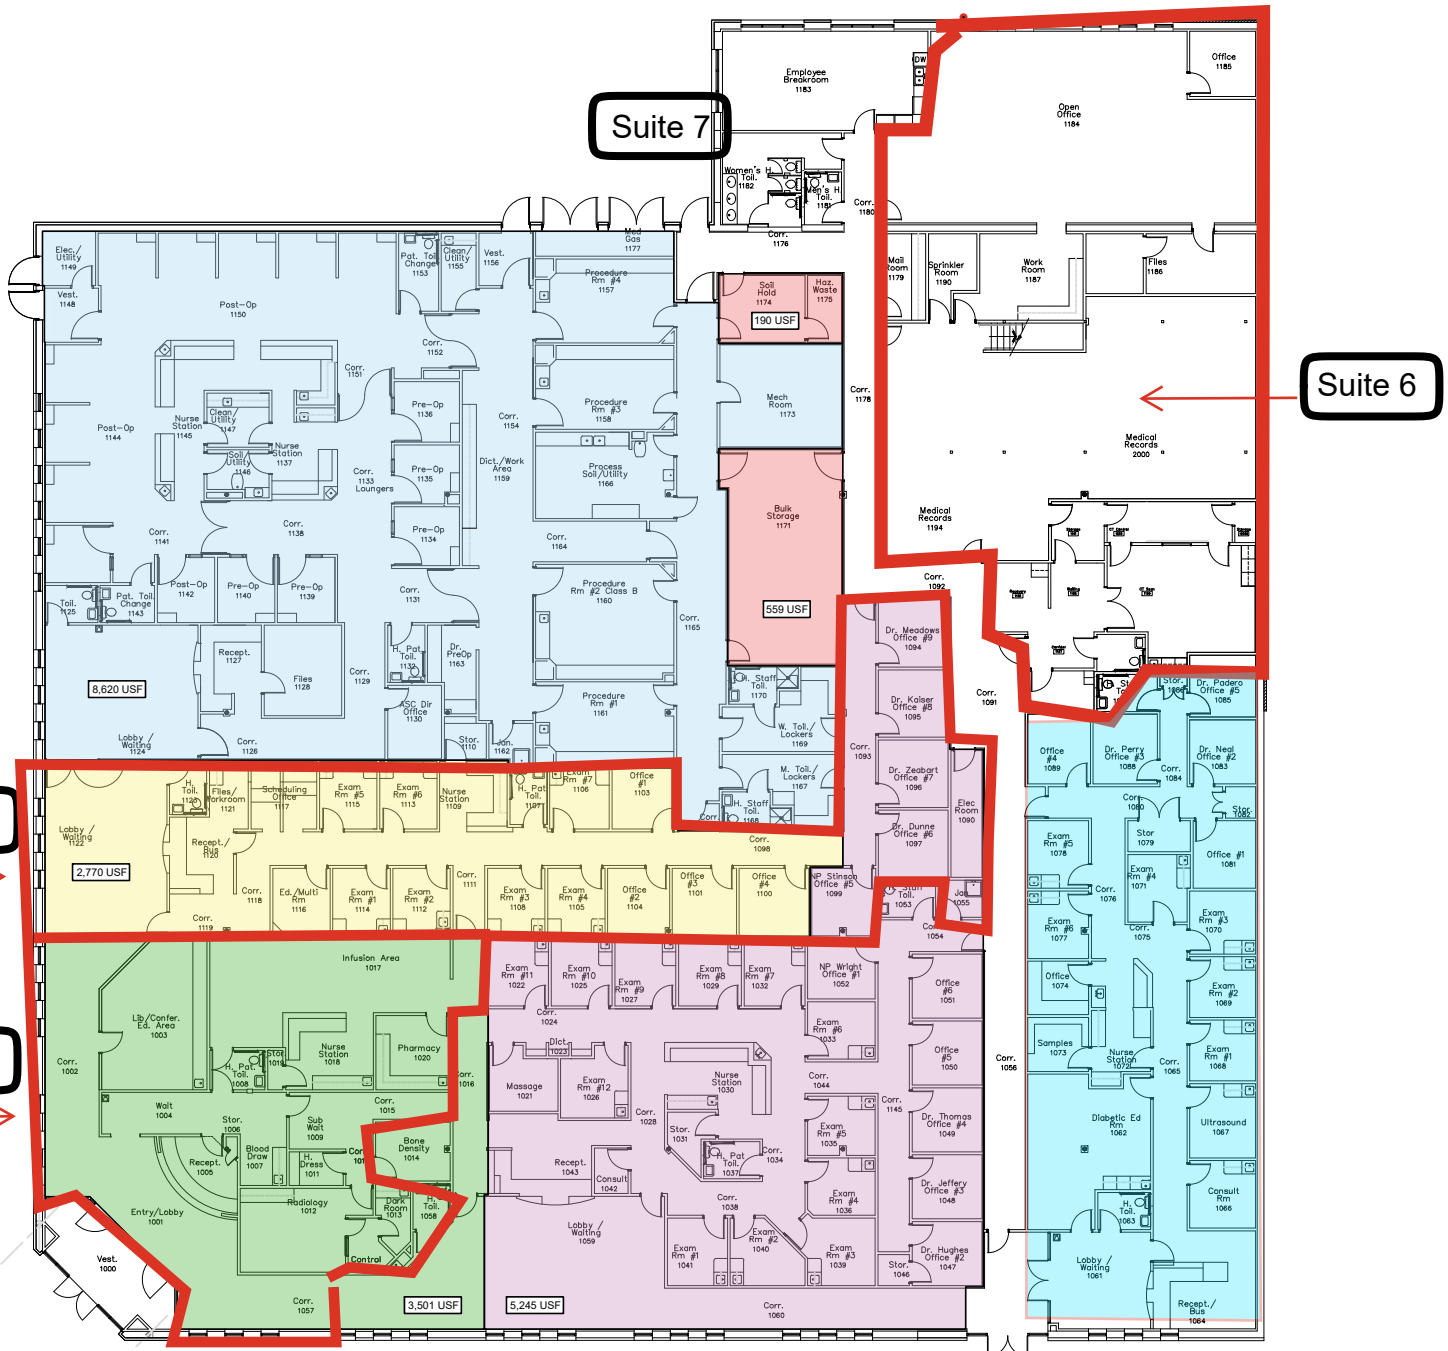

800 S. TILLOTSON AVENUE MUNCIE, INDIANA 47304

USF CALCULATIONS

06/13/22

GRAMMAN DESIGN, LLC

space planning | interior design

8118 SEQUOIA COURT
INDIANAPOLIS, IN 46240

317.752.9520 jsgramman@att.net