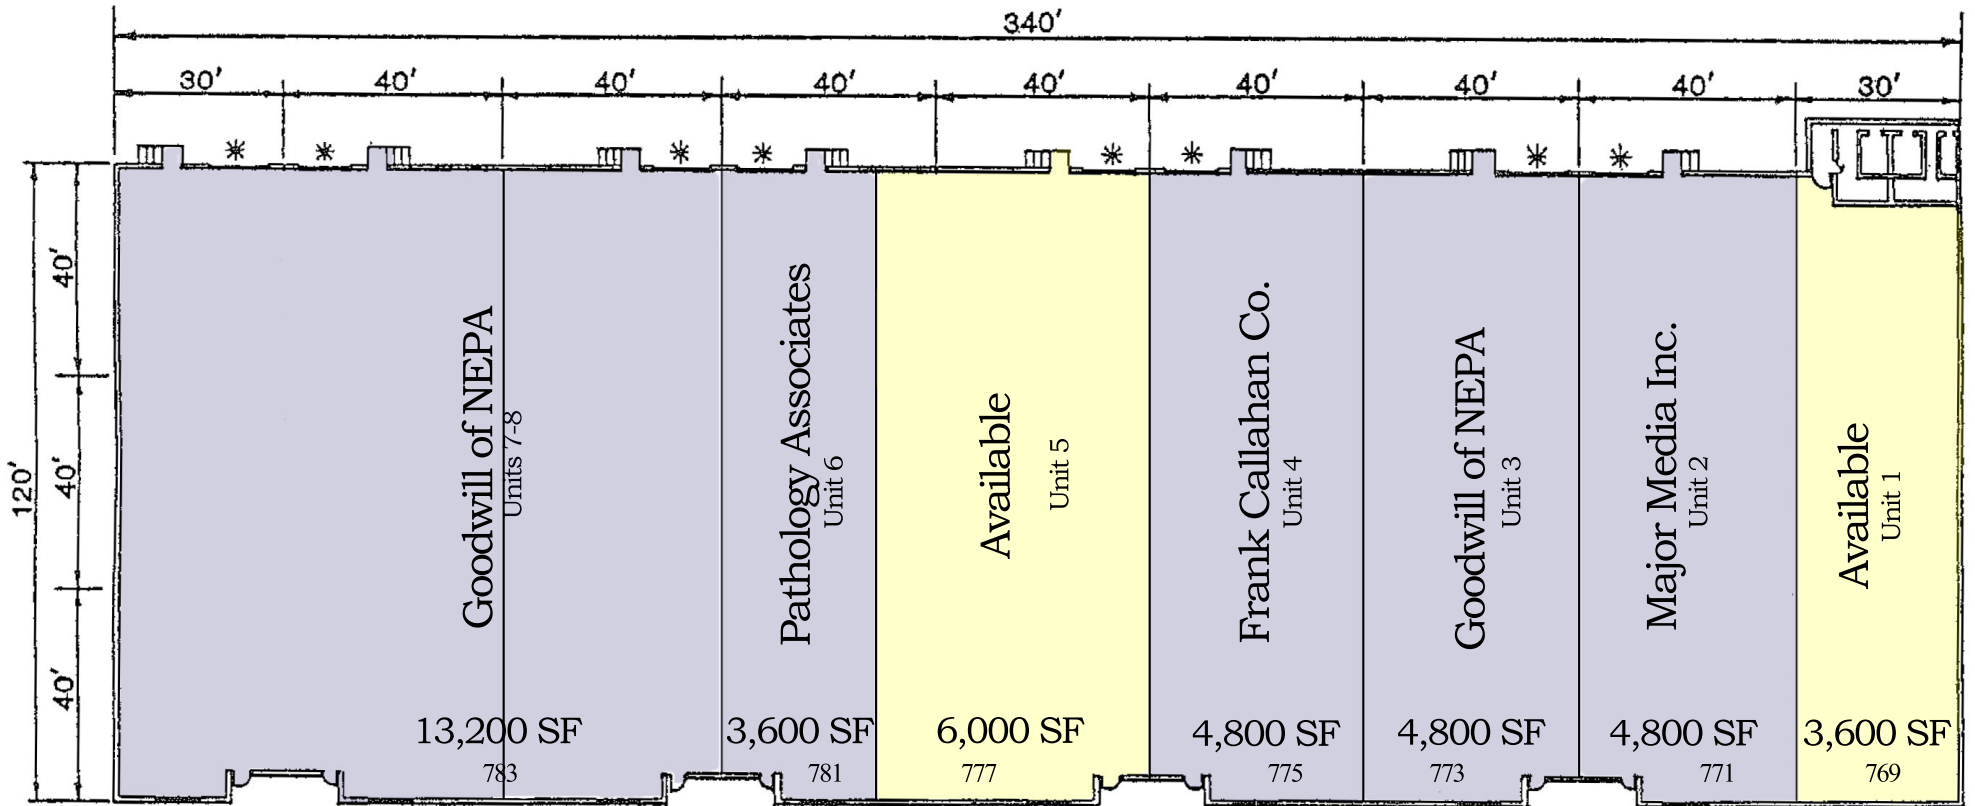

Keystone Flex Building

Keystone Industrial Park Road
Throop, Pennsylvania

*TALGATE LOADING DOORS

Hinerfeld
COMMERCIAL REAL ESTATE
570-207-4100