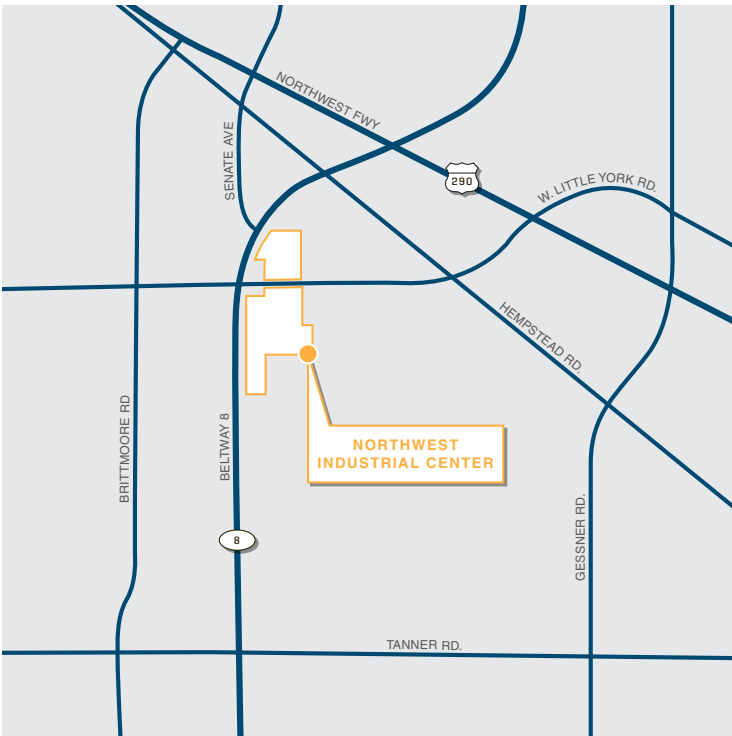

FOR LEASE

NORTHWEST INDUSTRIAL CENTER 10633 WEST LITTLE YORK, SUITE 150 28,640 SF AVAILABLE

SUITE HIGHLIGHTS

- 28,640 SF total
- 9,066 SF office
- 19,574 SF warehouse
- 24' clear height
- 7 dock high loading doors, 1 ramp