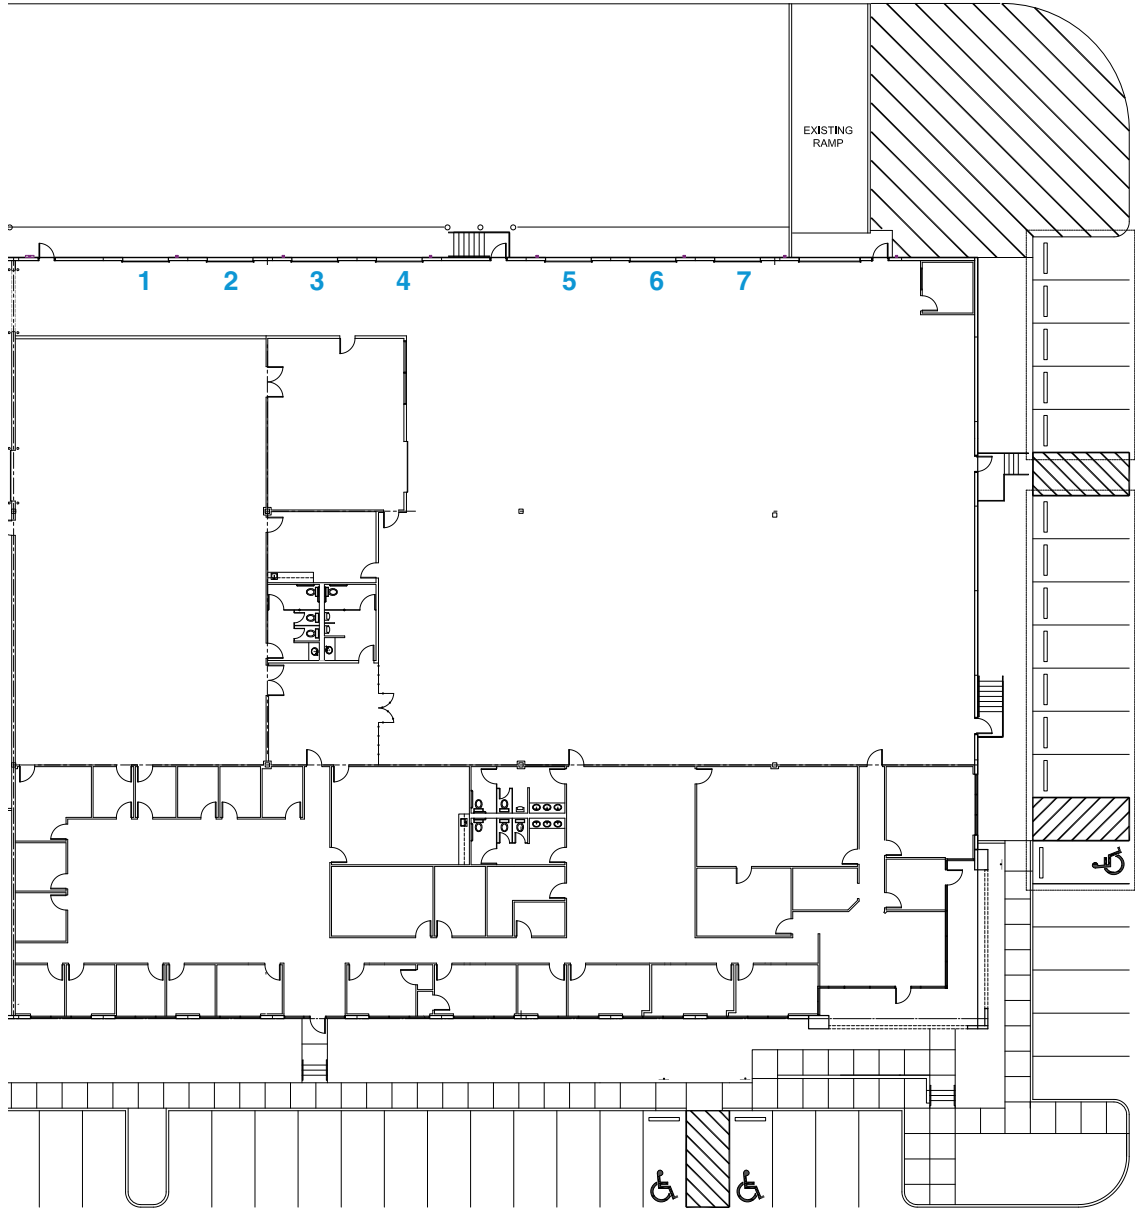

NORTHWEST INDUSTRIAL CENTER
10633 WEST LITTLE YORK, SUITE 150
28,640 SF AVAILABLE

For leasing information, please contact **Stream**
Jeremy Lumbreras | 713.300.0322 | jlumbreras@streamrealty.com
Jeff Pate | 713.300.0295 | jeff.pate@streamrealty.com
Matteson Hamilton | 713.300.0299 | mhamilton@streamrealty.com