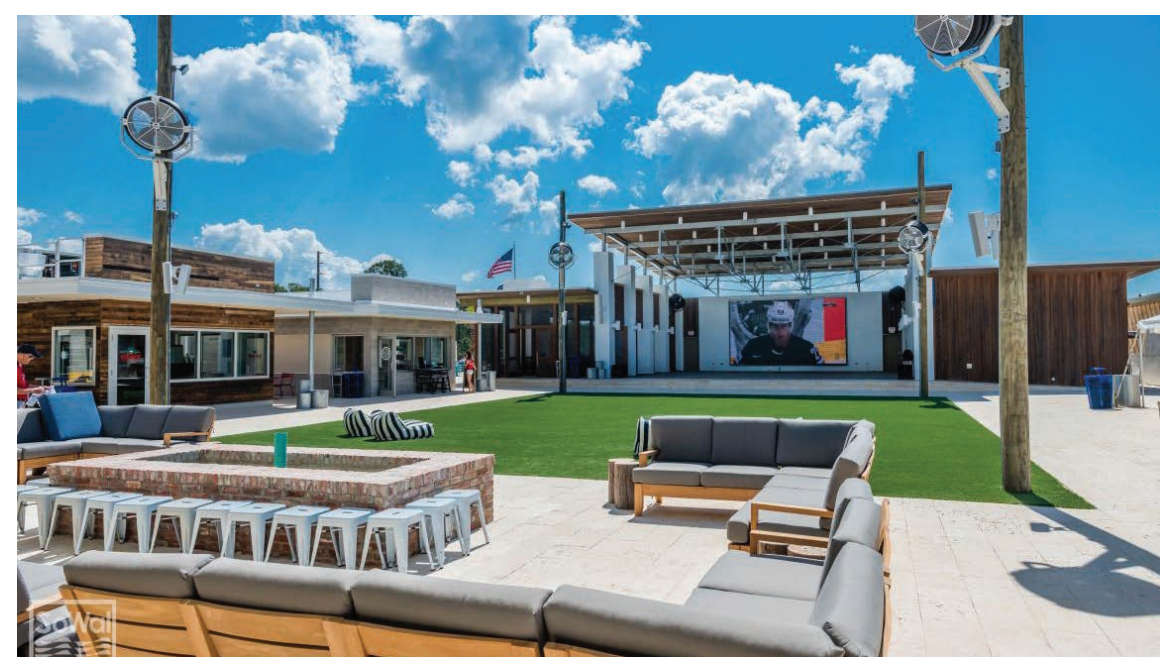

Conceptual Plan

Modern Single Sloped Roof Structure

Social Lawn

Flexible Seating

Conceptual Plan- Perspective

Performance Area

Family Movie Night