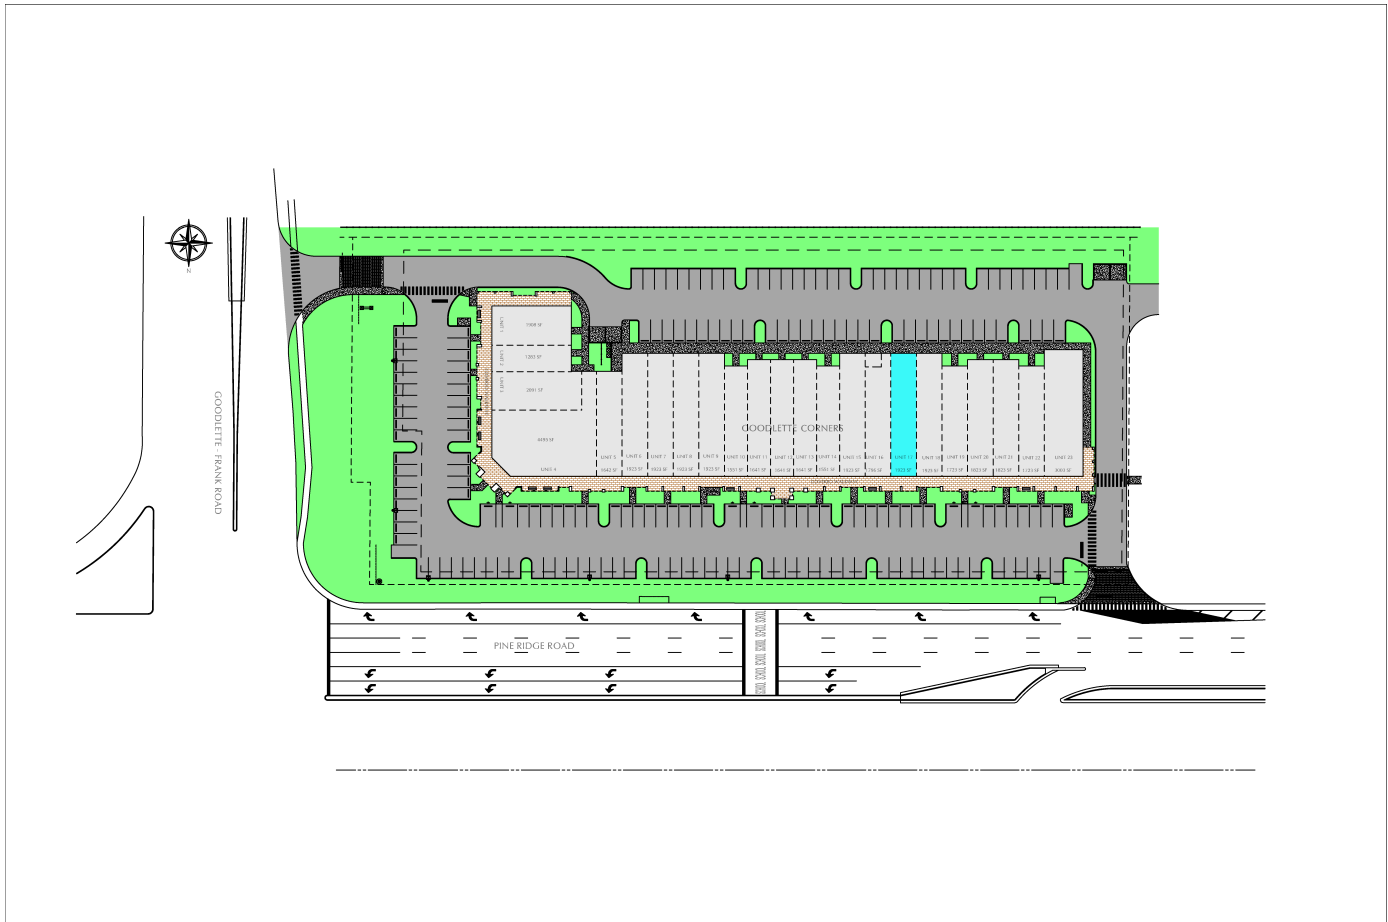

Unit 17 Available	1, 923 SF
Rental rate	\$35/SF/Year
Space / Lot Type	Neighborhood Center
CAM	\$10.18 (2025)
Date Available	Immediate

Goodlette Corners

1410 Pine Ridge Road, Naples, Florida

- Located on the SW Corner of Pine Ridge and Goodlette Roads
- One of the busiest six lane intersections in Collier County
- Over 60,000 car per day traffic count
- Over 15,000 homes in a two-mile radius of the plaza