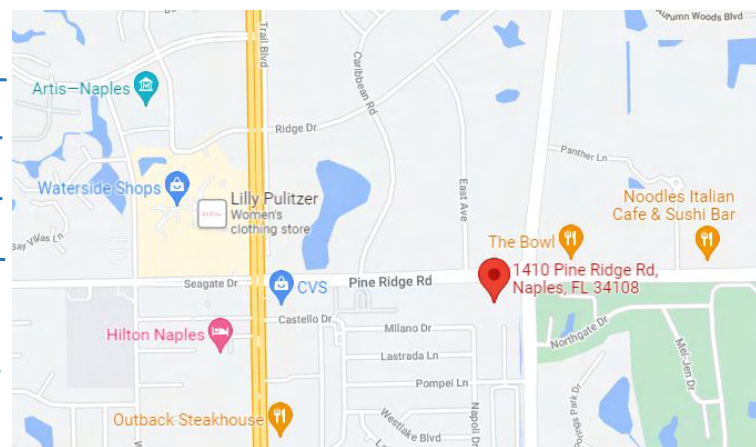

Goodlette Corners

1410 Pine Ridge Road, Naples, Florida

Join one of the most successful neighborhood shopping centers in the area. Tenants include Five Guys, South Street, Nothing Bundt Cakes, Sport Clips and many other popular stores and restaurants.

Unit 17 Available	1, 923 SF
Rental rate	\$35/SF/Year
Space / Lot Type	Neighborhood Center
CAM	\$10.18 (2025)
Date Available	Immediate

Goodlette Corners

1410 Pine Ridge Road, Naples, Florida

- Located on the SW Corner of Pine Ridge and Goodlette Roads
- One of the busiest six lane intersections in Collier County
- Over 60,000 car per day traffic count
- Over 15,000 homes in a two-mile radius of the plaza

Goodlette-Frank Rd.

Pine Ridge Rd.