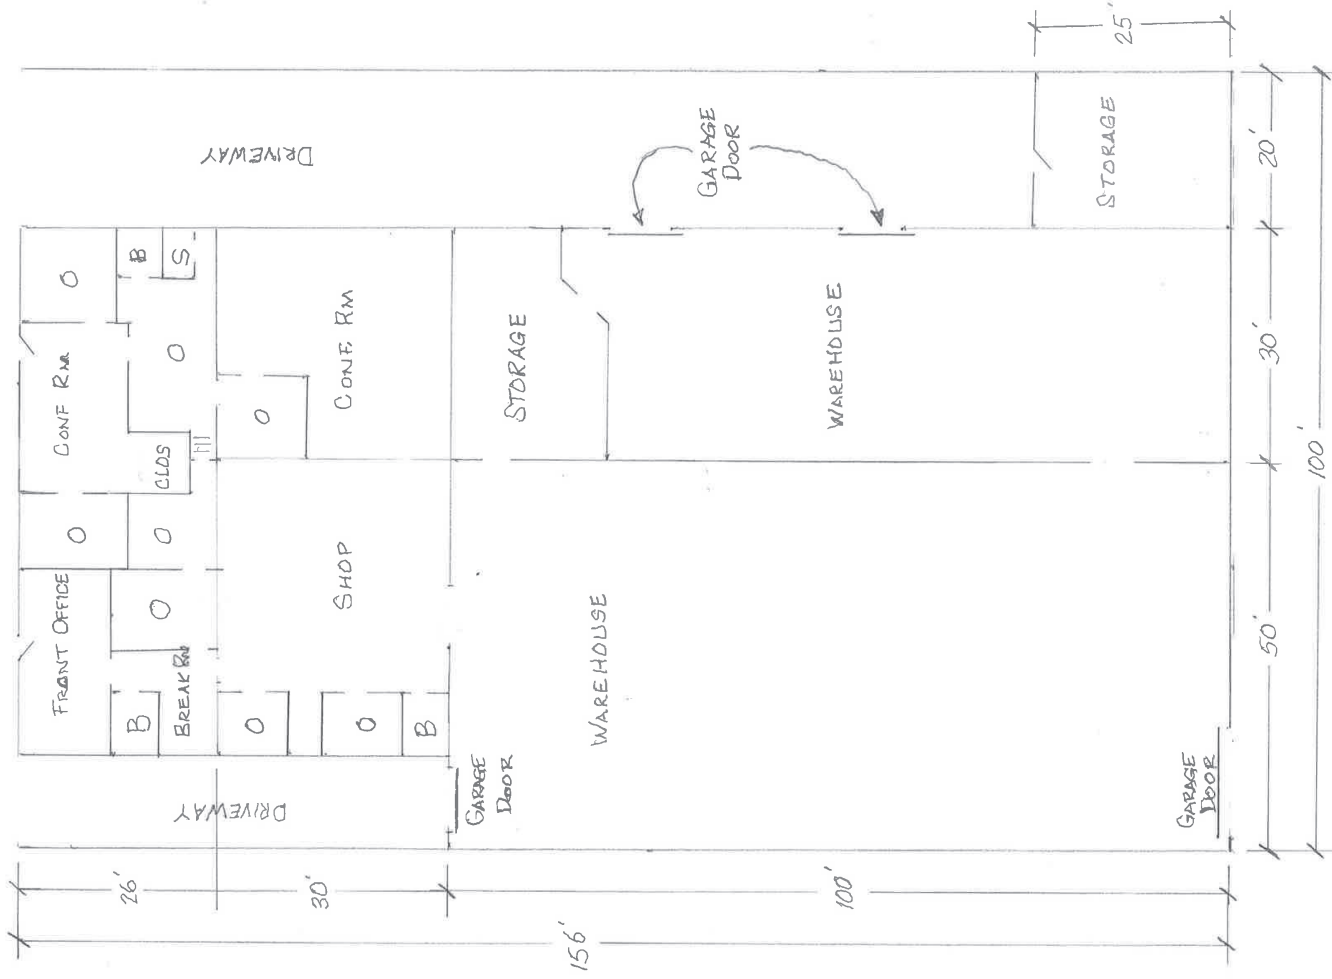

FERGUSON HEATING & AIR

1298 CENTRAL AVE.

LEGEND:

- O - OFFICE
- B - BATHROOM
- S - SERVER RM

SQUARE FOOTAGE:

OFFICE:	3148 #	26%
SHOP:	660 #	5%
WAREHOUSE/STORAGE:	8500 #	69%
TOTAL Sq Ft:	12,908 #	100%

PARKING

SCALE: 1/16" = 1'0"