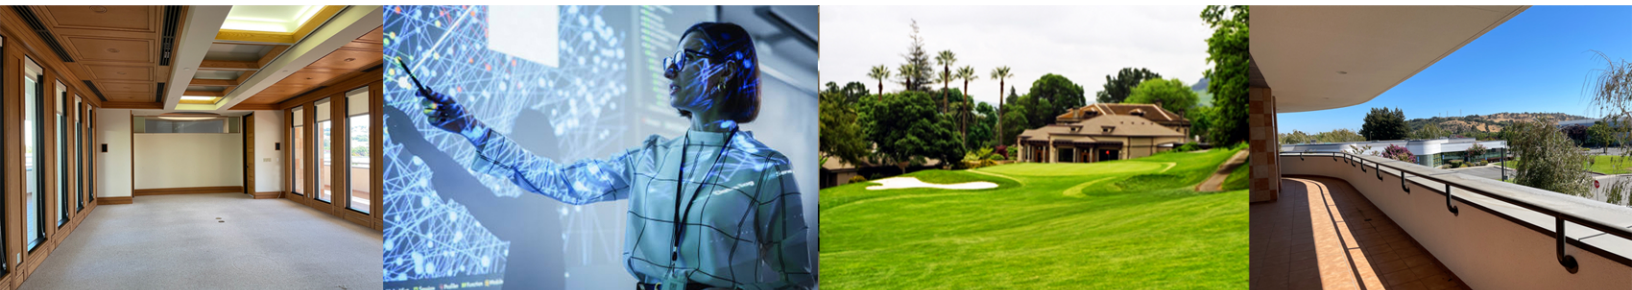

INNOVATIVE CLASS A MOVE.

Solano Innovation Center
220 Campus Lane Fairfield, CA 94534

Your company can finally be in a building that represents a place designed for innovation in the North Bay Area of California.

Solano Innovation Center is close to freeways leading to commercially-important cities like Berkeley, San Francisco, and Sacramento. This great opportunity accommodates companies seeking access to thriving local industries like Defense Tech, BioTech, and AgTech. This 43,000 SF building has unique design features that inspire creativity and facilitate breakthroughs. It has plenty of nearby amenities as well as colleges and universities supporting a strong workforce.