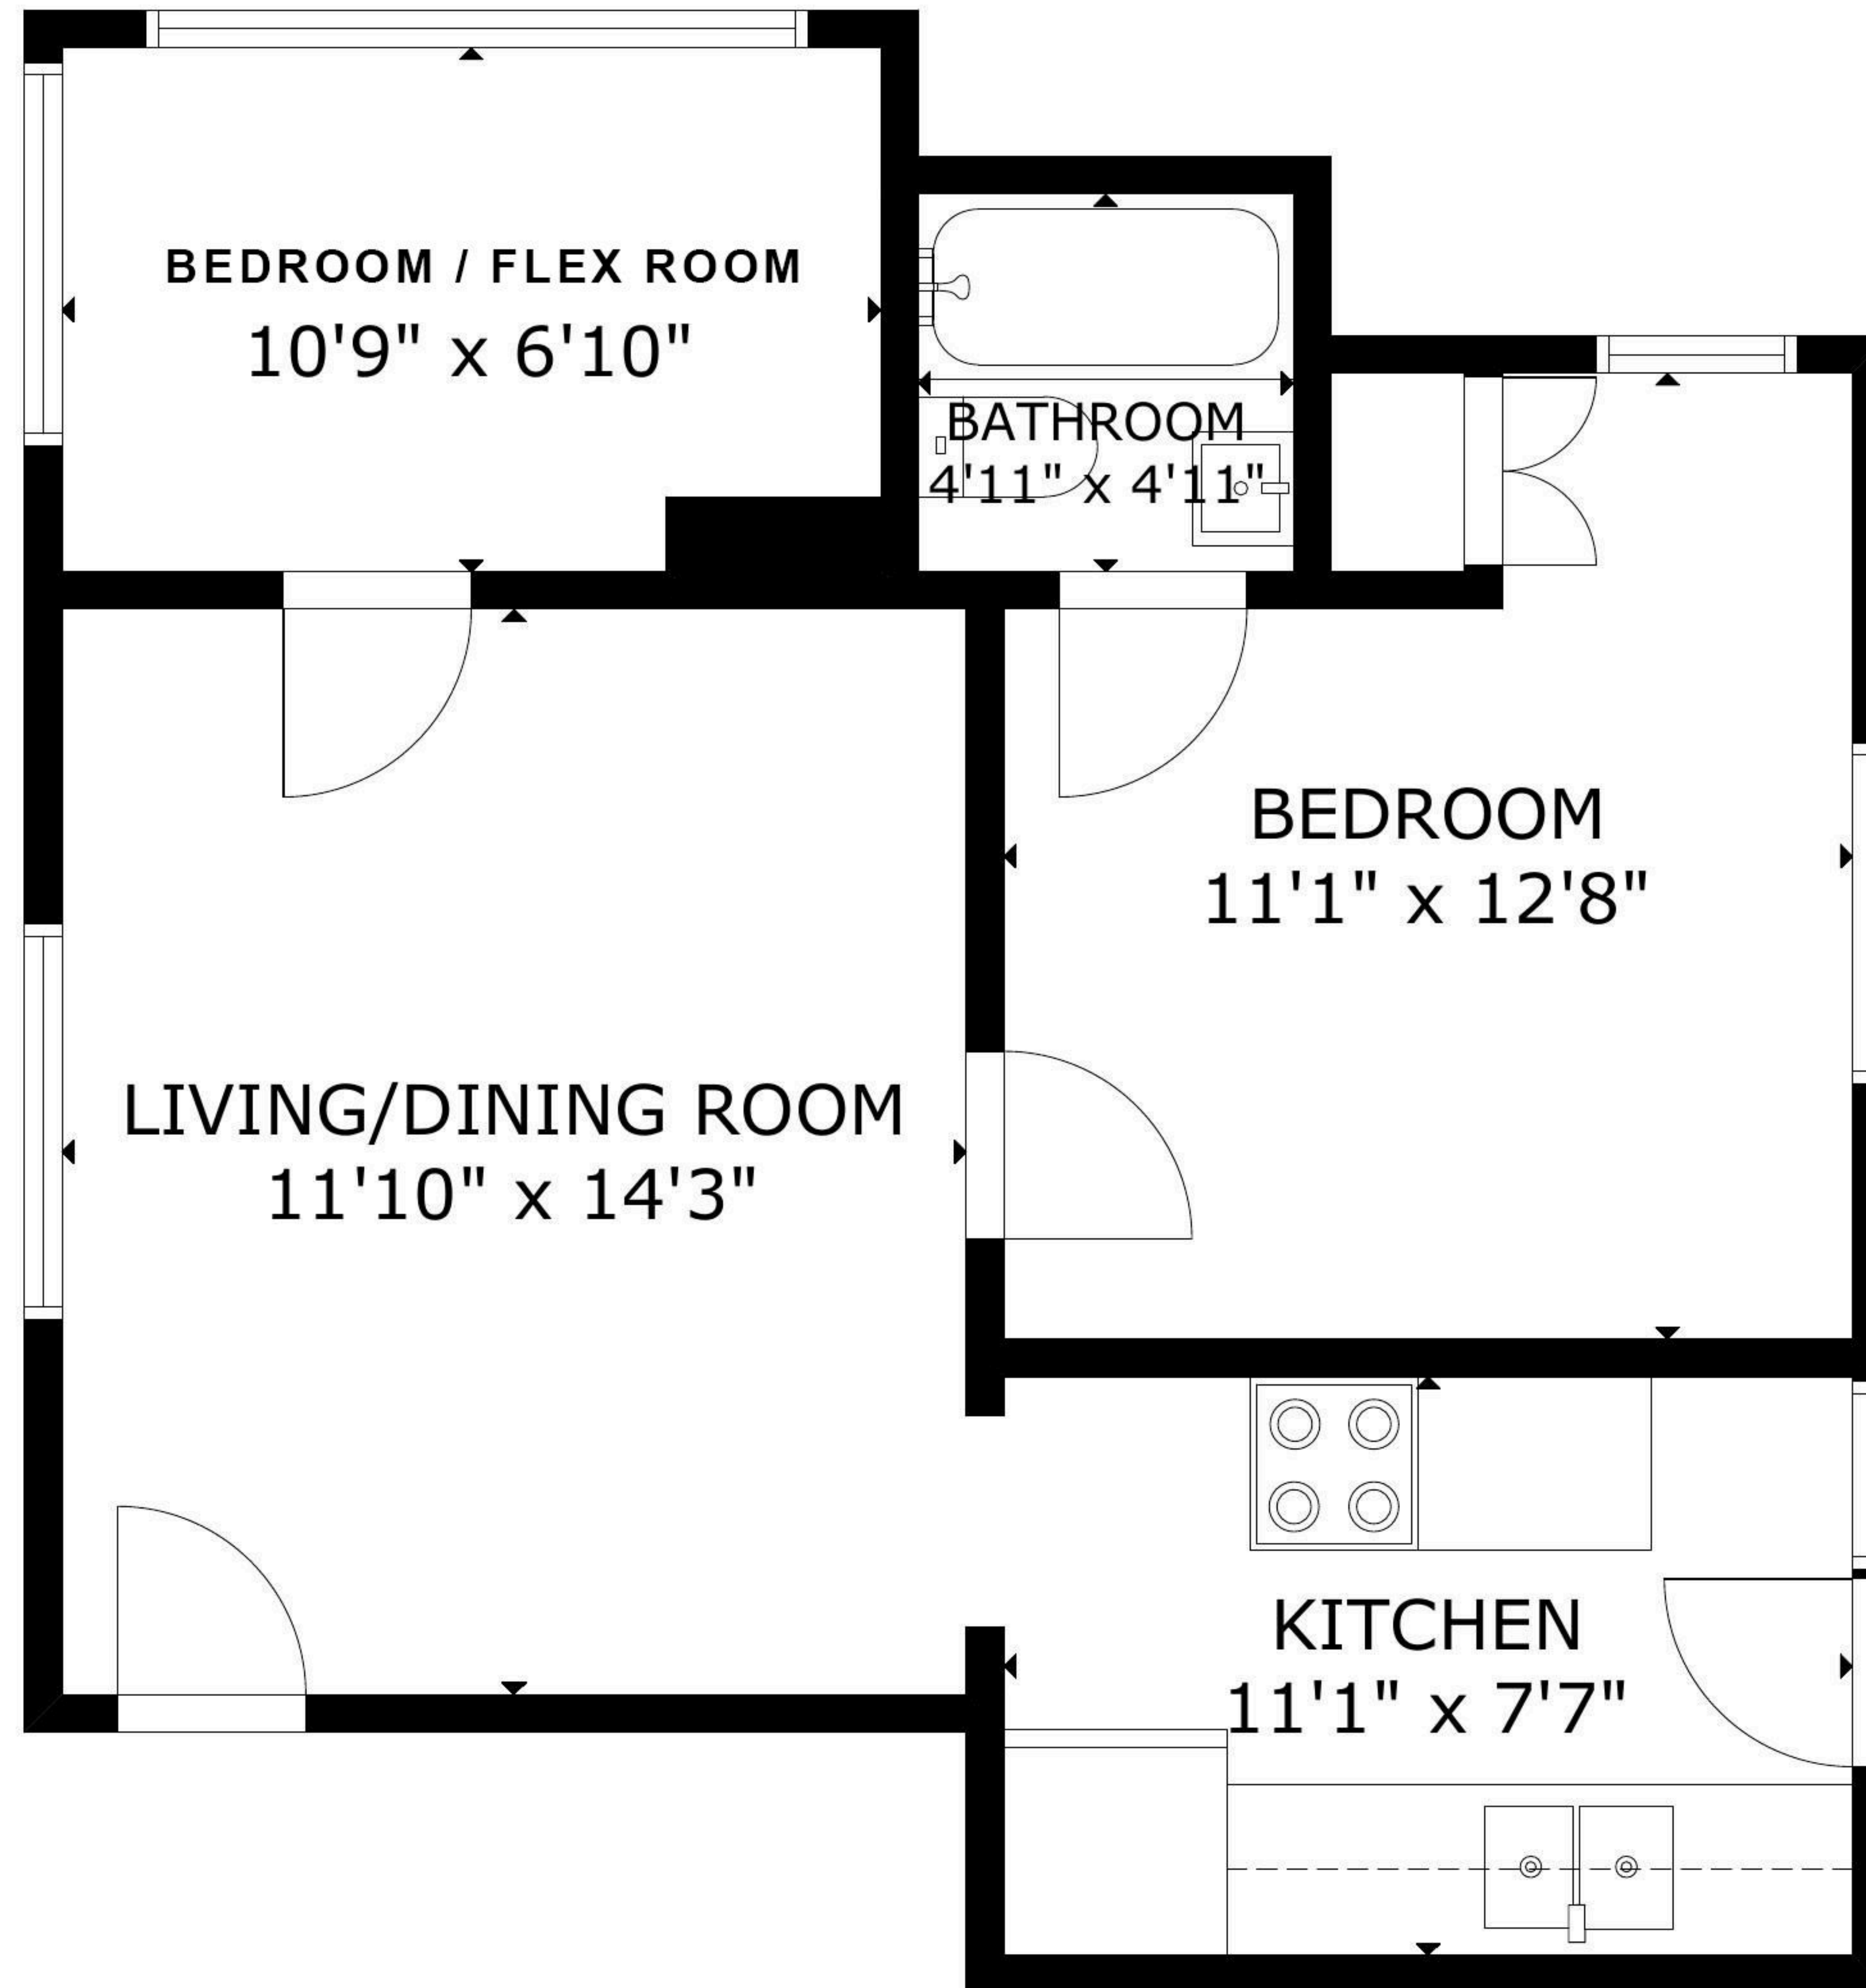

Unit 1

GROSS INTERNAL AREA
TOTAL: 502 sq ft
UNIT 1: 502 sq ft

SIZE AND DIMENSIONS ARE APPROXIMATE, ACTUAL MAY VARY

UNIT 2

GROSS INTERNAL AREA
TOTAL: 502 sq ft
UNIT 1: 502 sq ft
SIZE AND DIMENSIONS ARE APPROXIMATE, ACTUAL MAY VARY

UNIT 3

GROSS INTERNAL AREA
TOTAL: 502 sq ft
UNIT 1: 502 sq ft

SIZE AND DIMENSIONS ARE APPROXIMATE, ACTUAL MAY VARY

UNIT 4

GROSS INTERNAL AREA
TOTAL: 502 sq ft
UNIT 1: 502 sq ft

SIZE AND DIMENSIONS ARE APPROXIMATE, ACTUAL MAY VARY