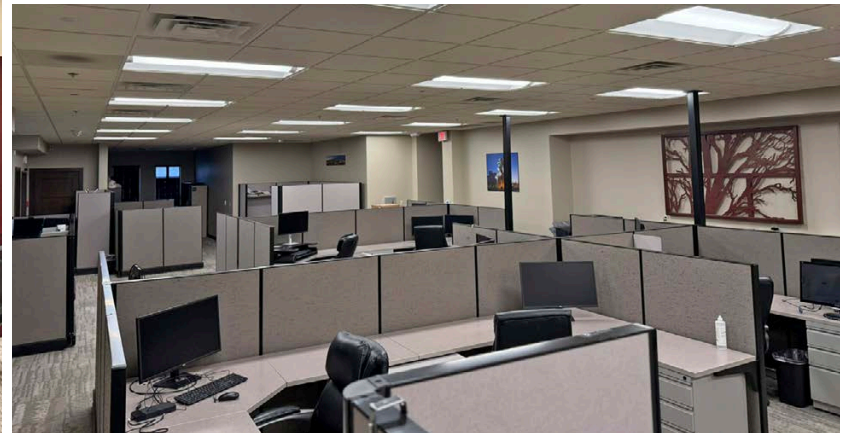

## PROPERTY HIGHLIGHTS

- Class A office space available for lease in one of the premier office parks in northeast Wichita.
- Conveniently located near the intersection of 21st and Webb Road with easy access to Hwy. K-96 and a plethora of shopping and dining options in close proximity.
- Beautiful lake views with a covered outdoor patio.
- Updated finishes throughout.
- Building signage available.

## INTERIOR PHOTOS

Offered exclusively by:

**Christi Royse, CCIM**

316-292-3919 | [croyse@weigand.com](mailto:croyse@weigand.com)

**Whitney Vliet Ward**

316-292-3900 | [wward@weigand.com](mailto:wward@weigand.com)