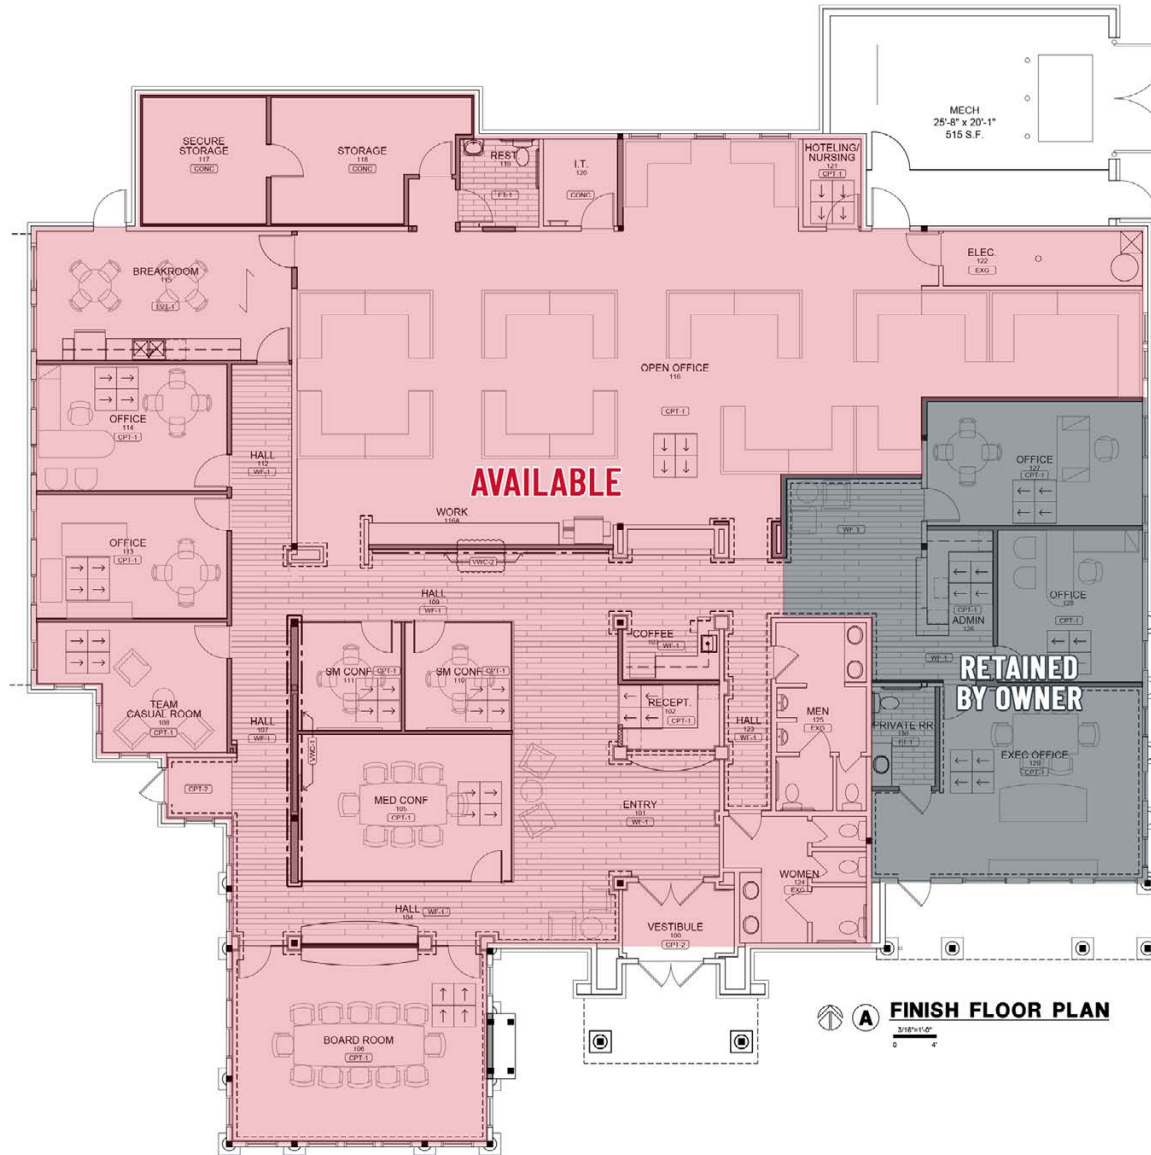

## FLOOR PLAN

Offered exclusively by:

**Christi Royce, CCIM**  
316-292-3919 | croyce@weigand.com

**Whitney Vliet Ward**  
316-292-3900 | wward@weigand.com