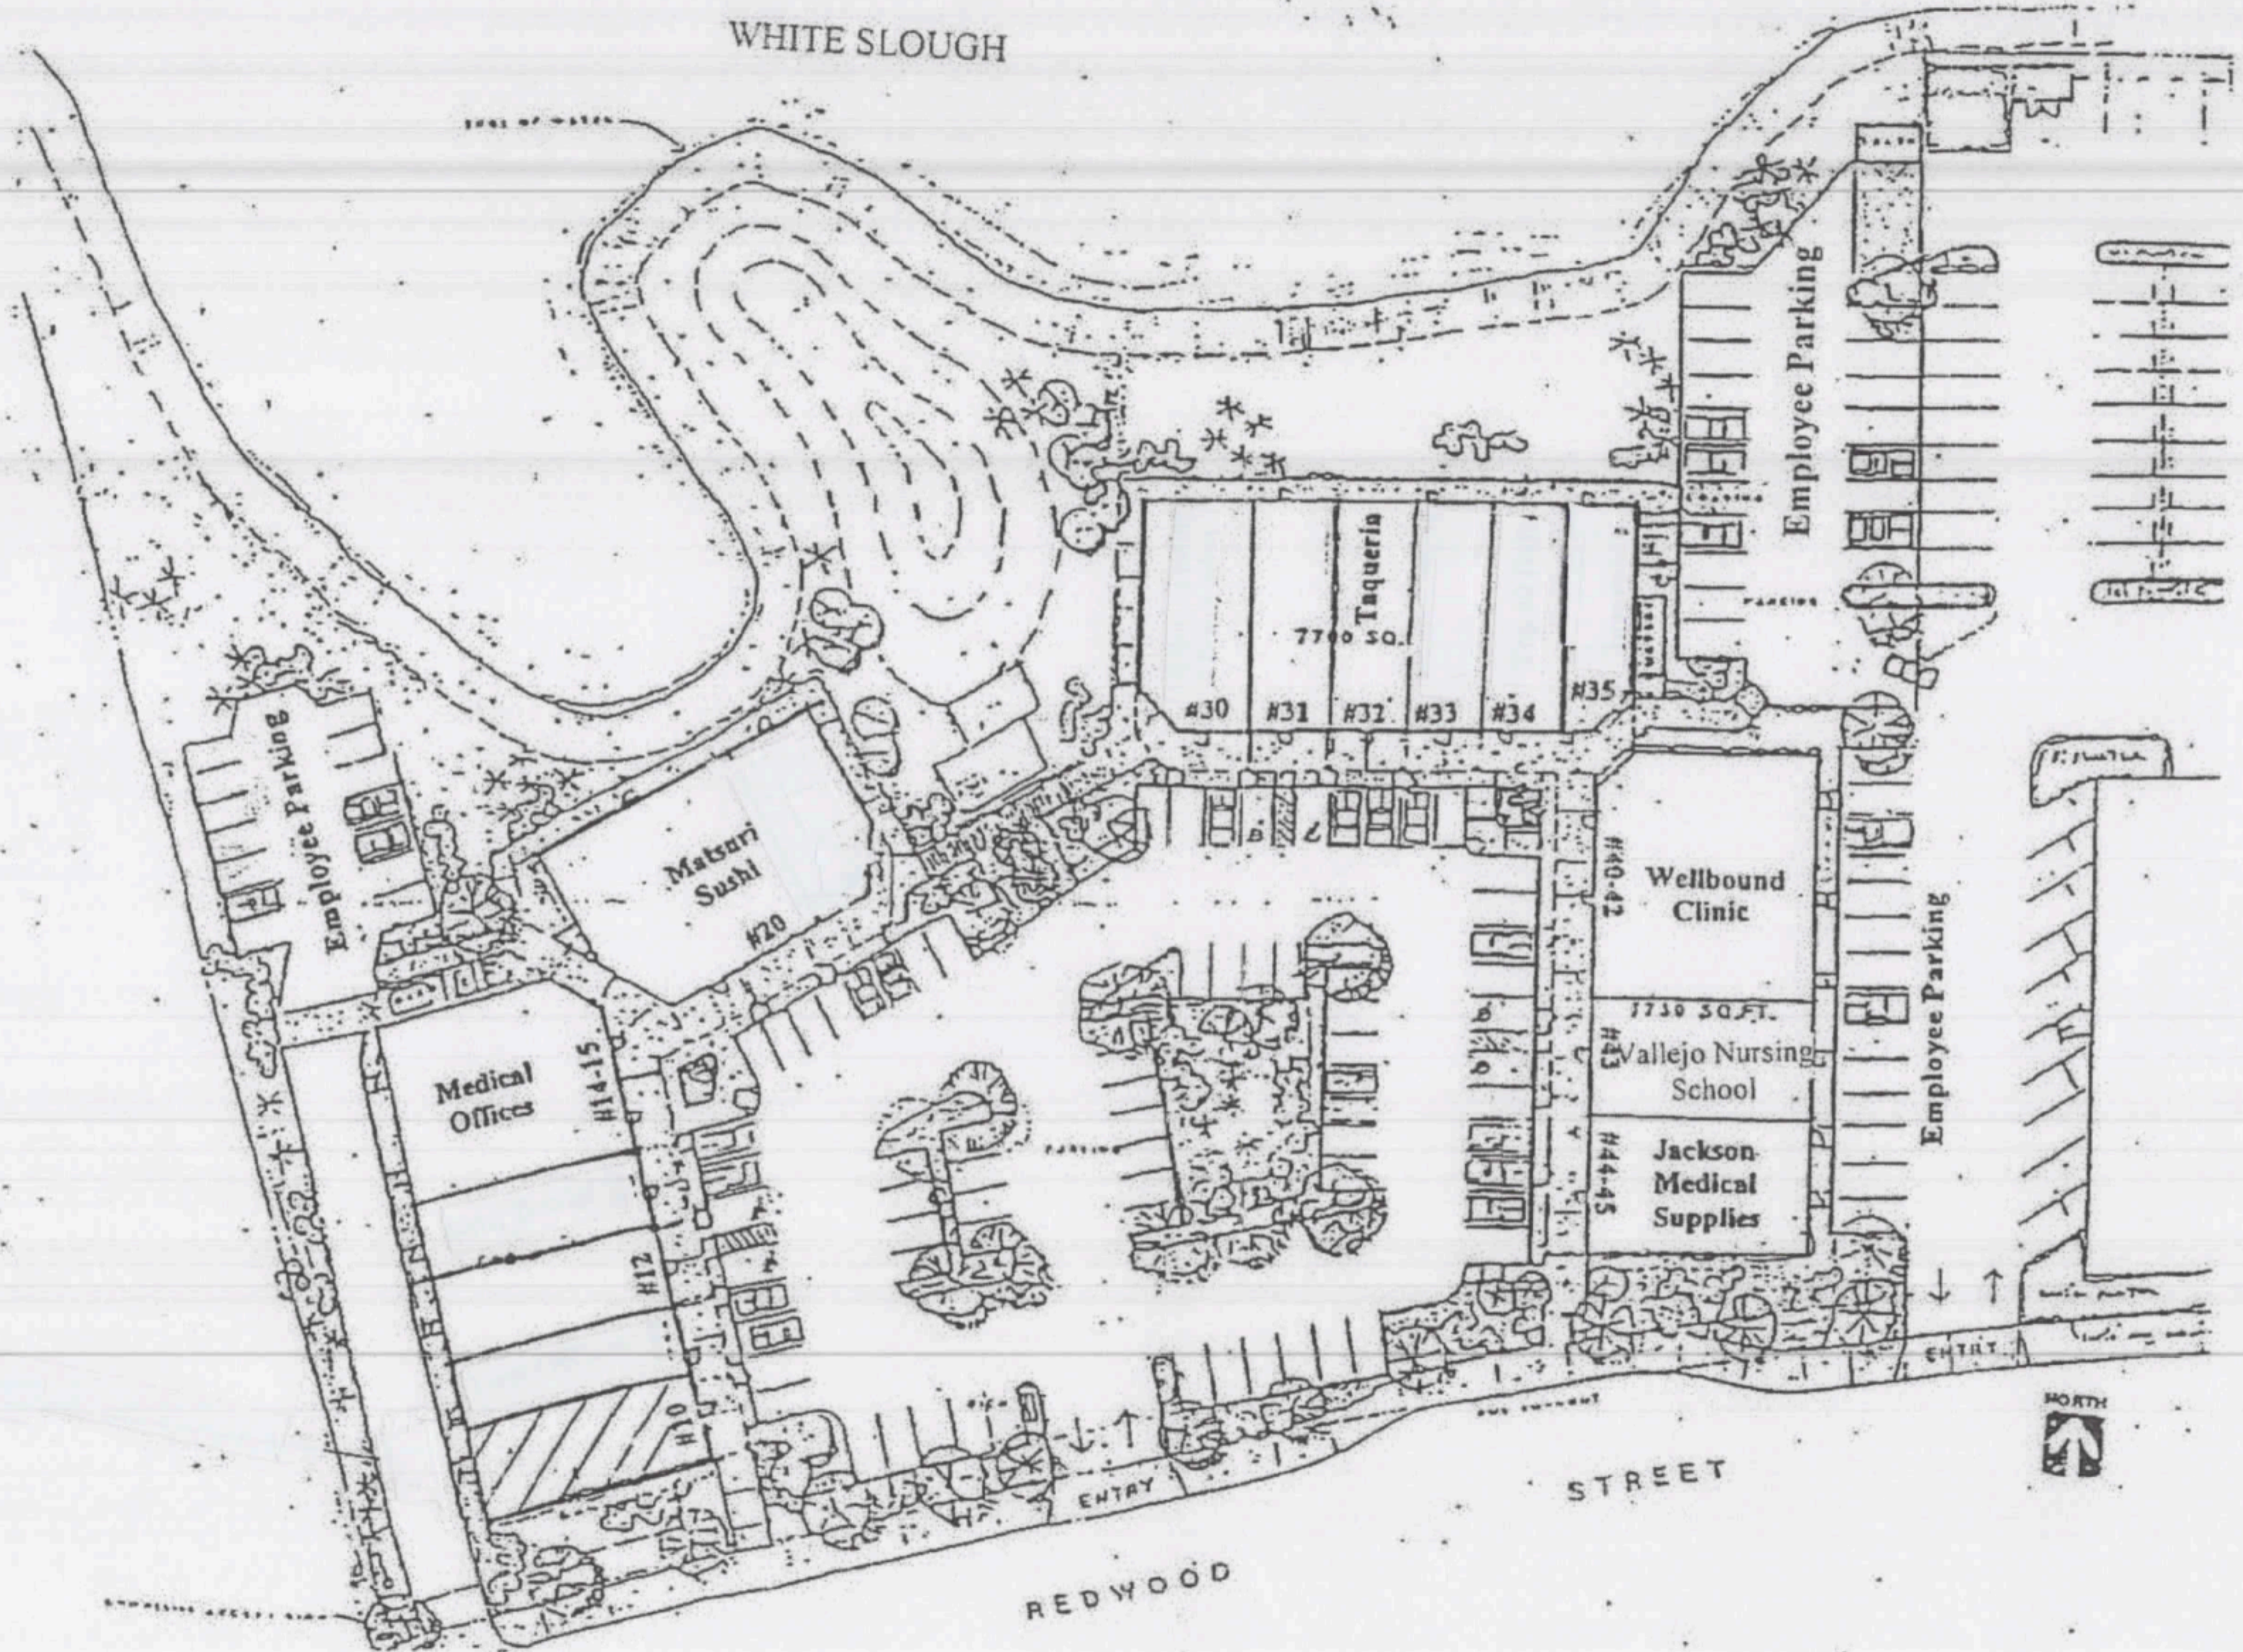

WHITE SLOUGH

EDGE OF WATER

Employee Parking

Matsuri Sushi
H20

Medical Offices
H14-15
H12
H10

Taqueria
7700 SQ. FT.
H30 H31 H32 H33 H34 H35

Wellbound Clinic
H40-42

Vallejo Nursing School
7730 SQ. FT.
H43

Jackson Medical Supplies
H44-45

Employee Parking

Employee Parking

ENTRY

STREET
REDWOOD