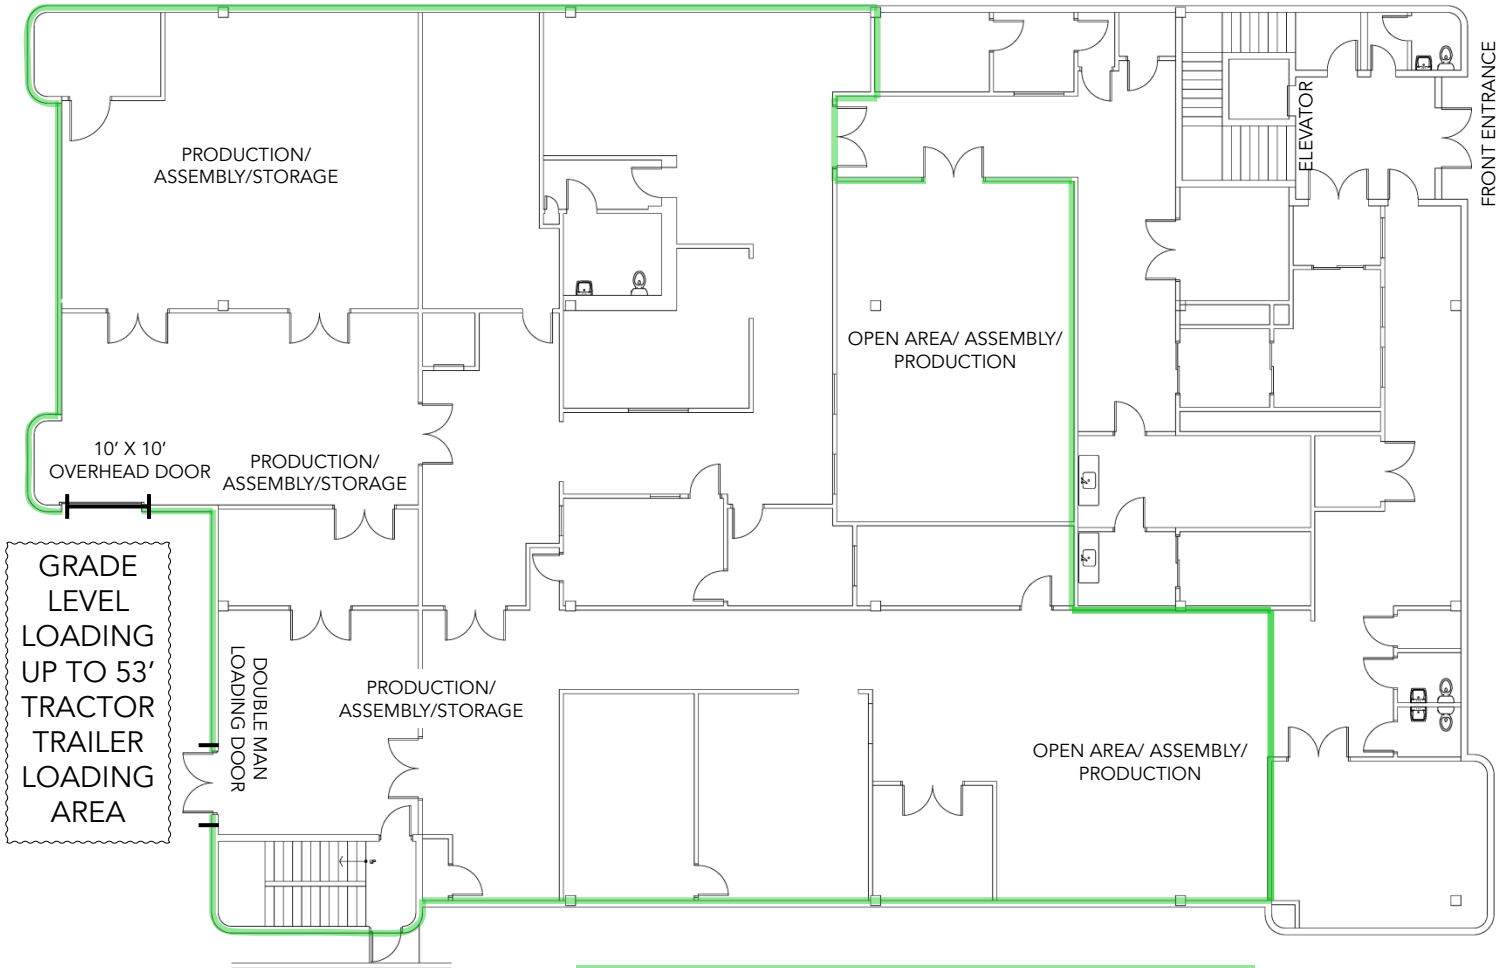

1121 West Newport Center Drive

Deerfield Beach, FL 33442

1st Floor | ±13,028 SF

Green outline denotes ±9,000 SF
Production/Assembly/Storage

Tom Robertson
Senior Managing Partner
TRobertson@rrcra.com
561.703.0888

1121 West Newport Center Drive

Deerfield Beach, FL 33442

2nd Floor | ±11,234 SF

Tom Robertson
Senior Managing Partner
TRobertson@rrcra.com
561.703.0888