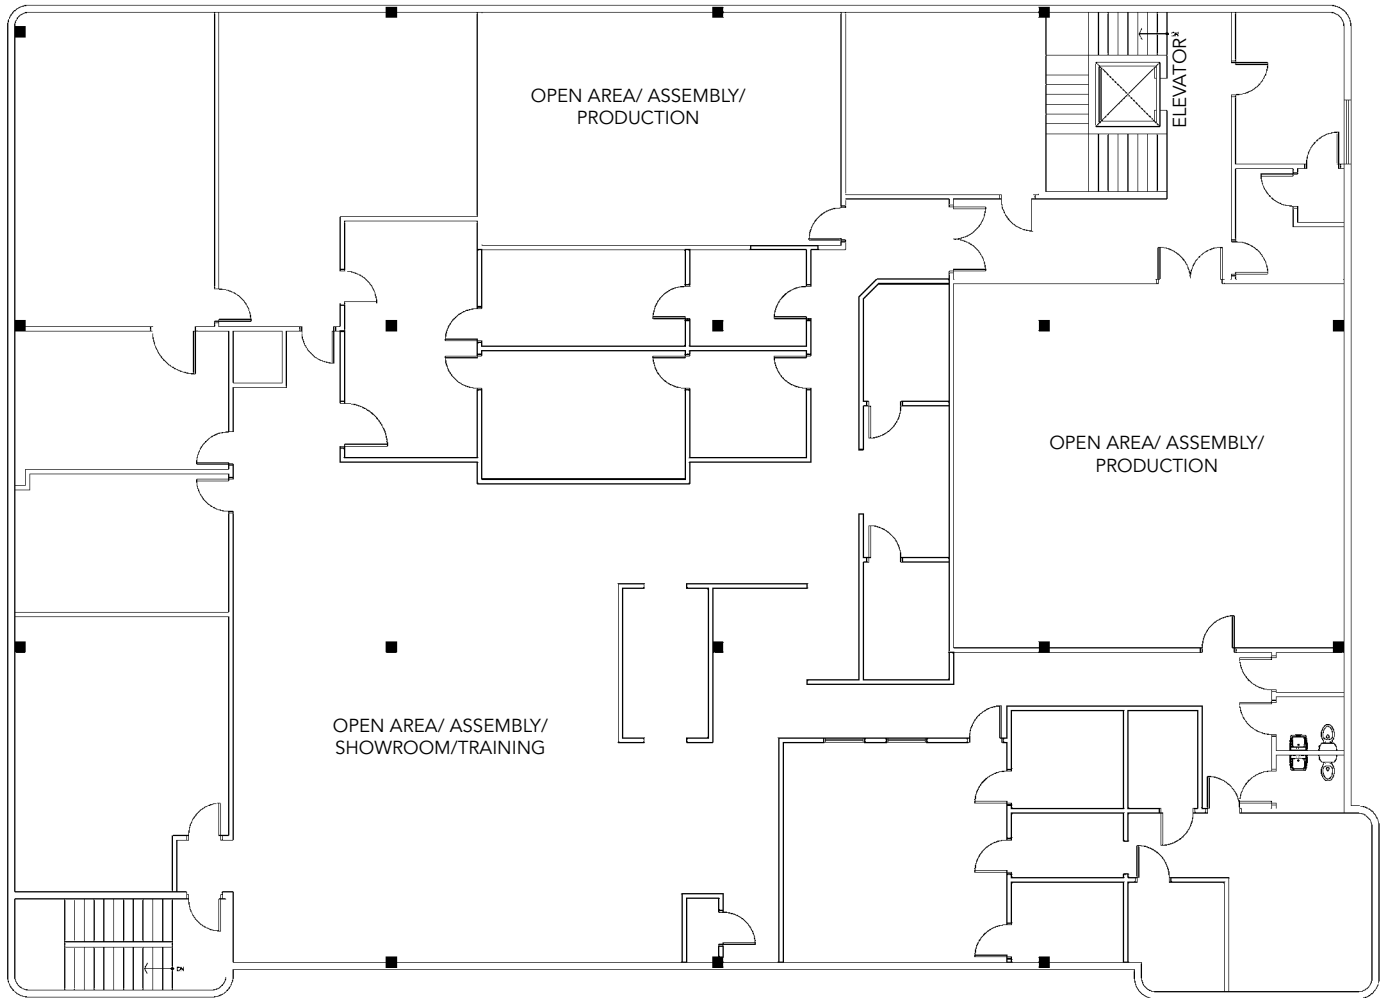

1121 West Newport Center Drive

Deerfield Beach, FL 33442

1st Floor | ±13,028 SF

Green outline denotes ±9,000 SF
Production/Assembly/Storage

Tom Robertson
Senior Managing Partner
TRobertson@rrcra.com
561.703.0888

1121 West Newport Center Drive

Deerfield Beach, FL 33442

2nd Floor | ±11,234 SF

Tom Robertson
Senior Managing Partner
TRobertson@rrcra.com
561.703.0888