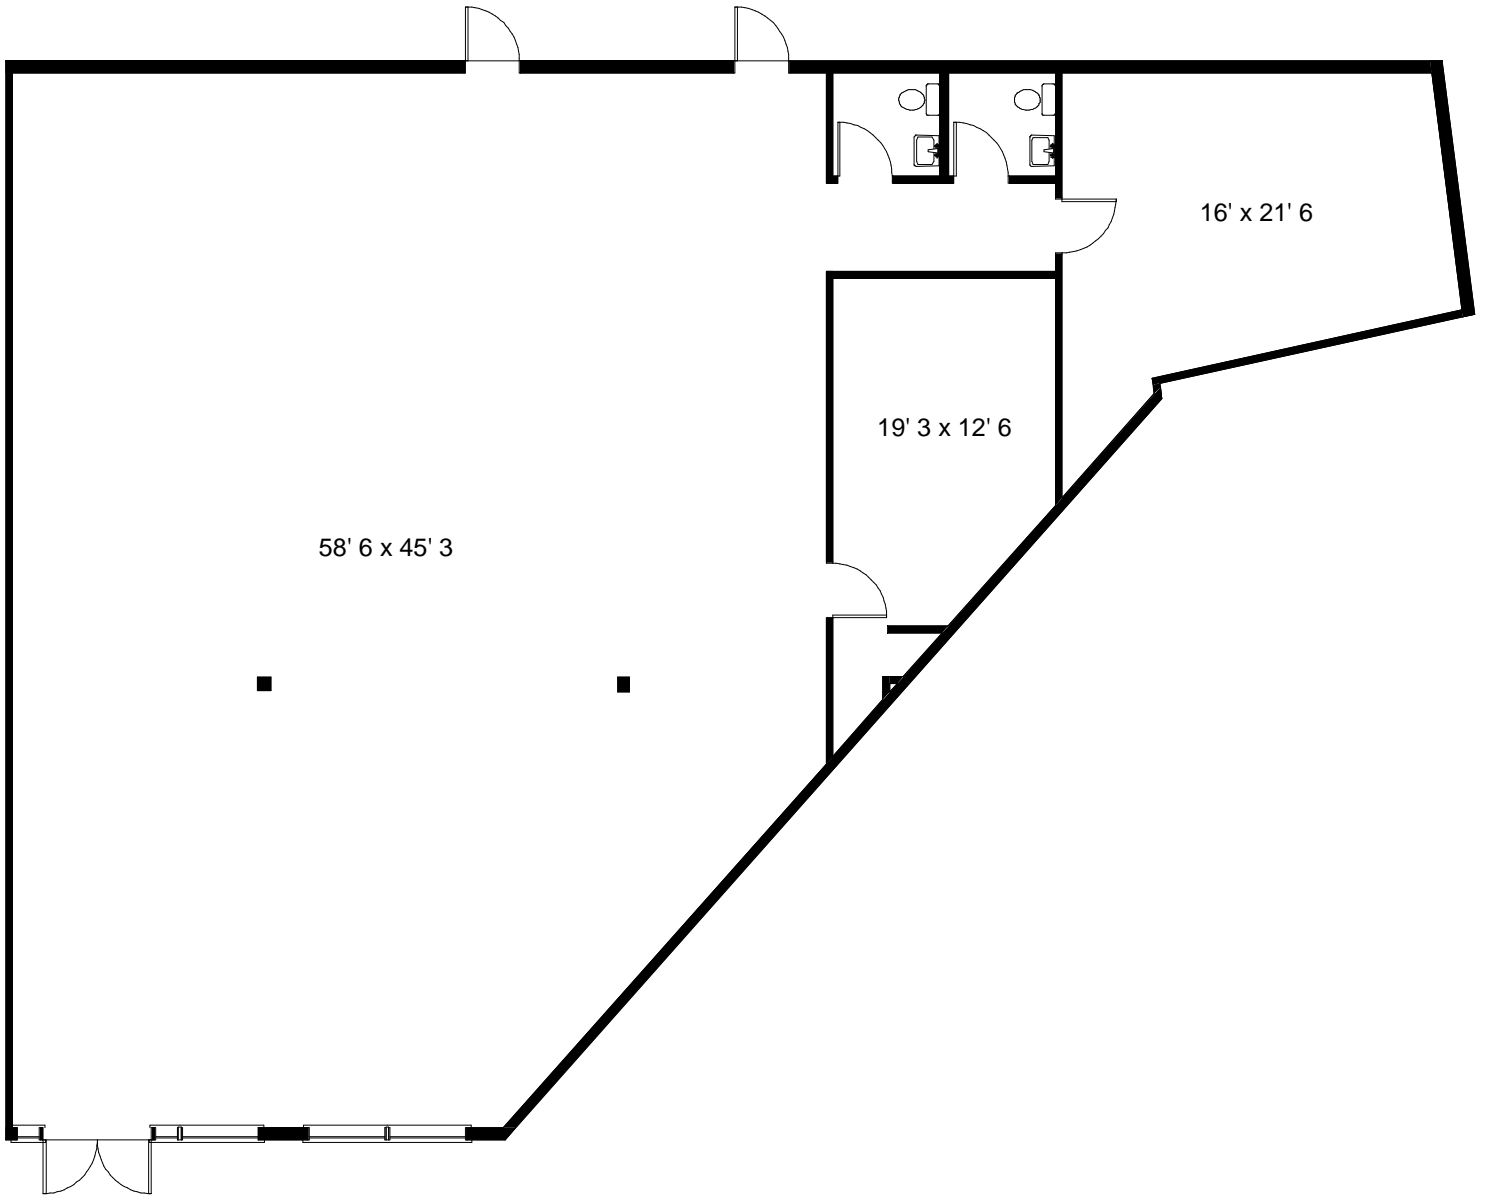

8793 EAST TAMIAMI TRAIL  
SUITE 116  
NAPLES, FL

TOTAL AREA

3372 sq. ft.