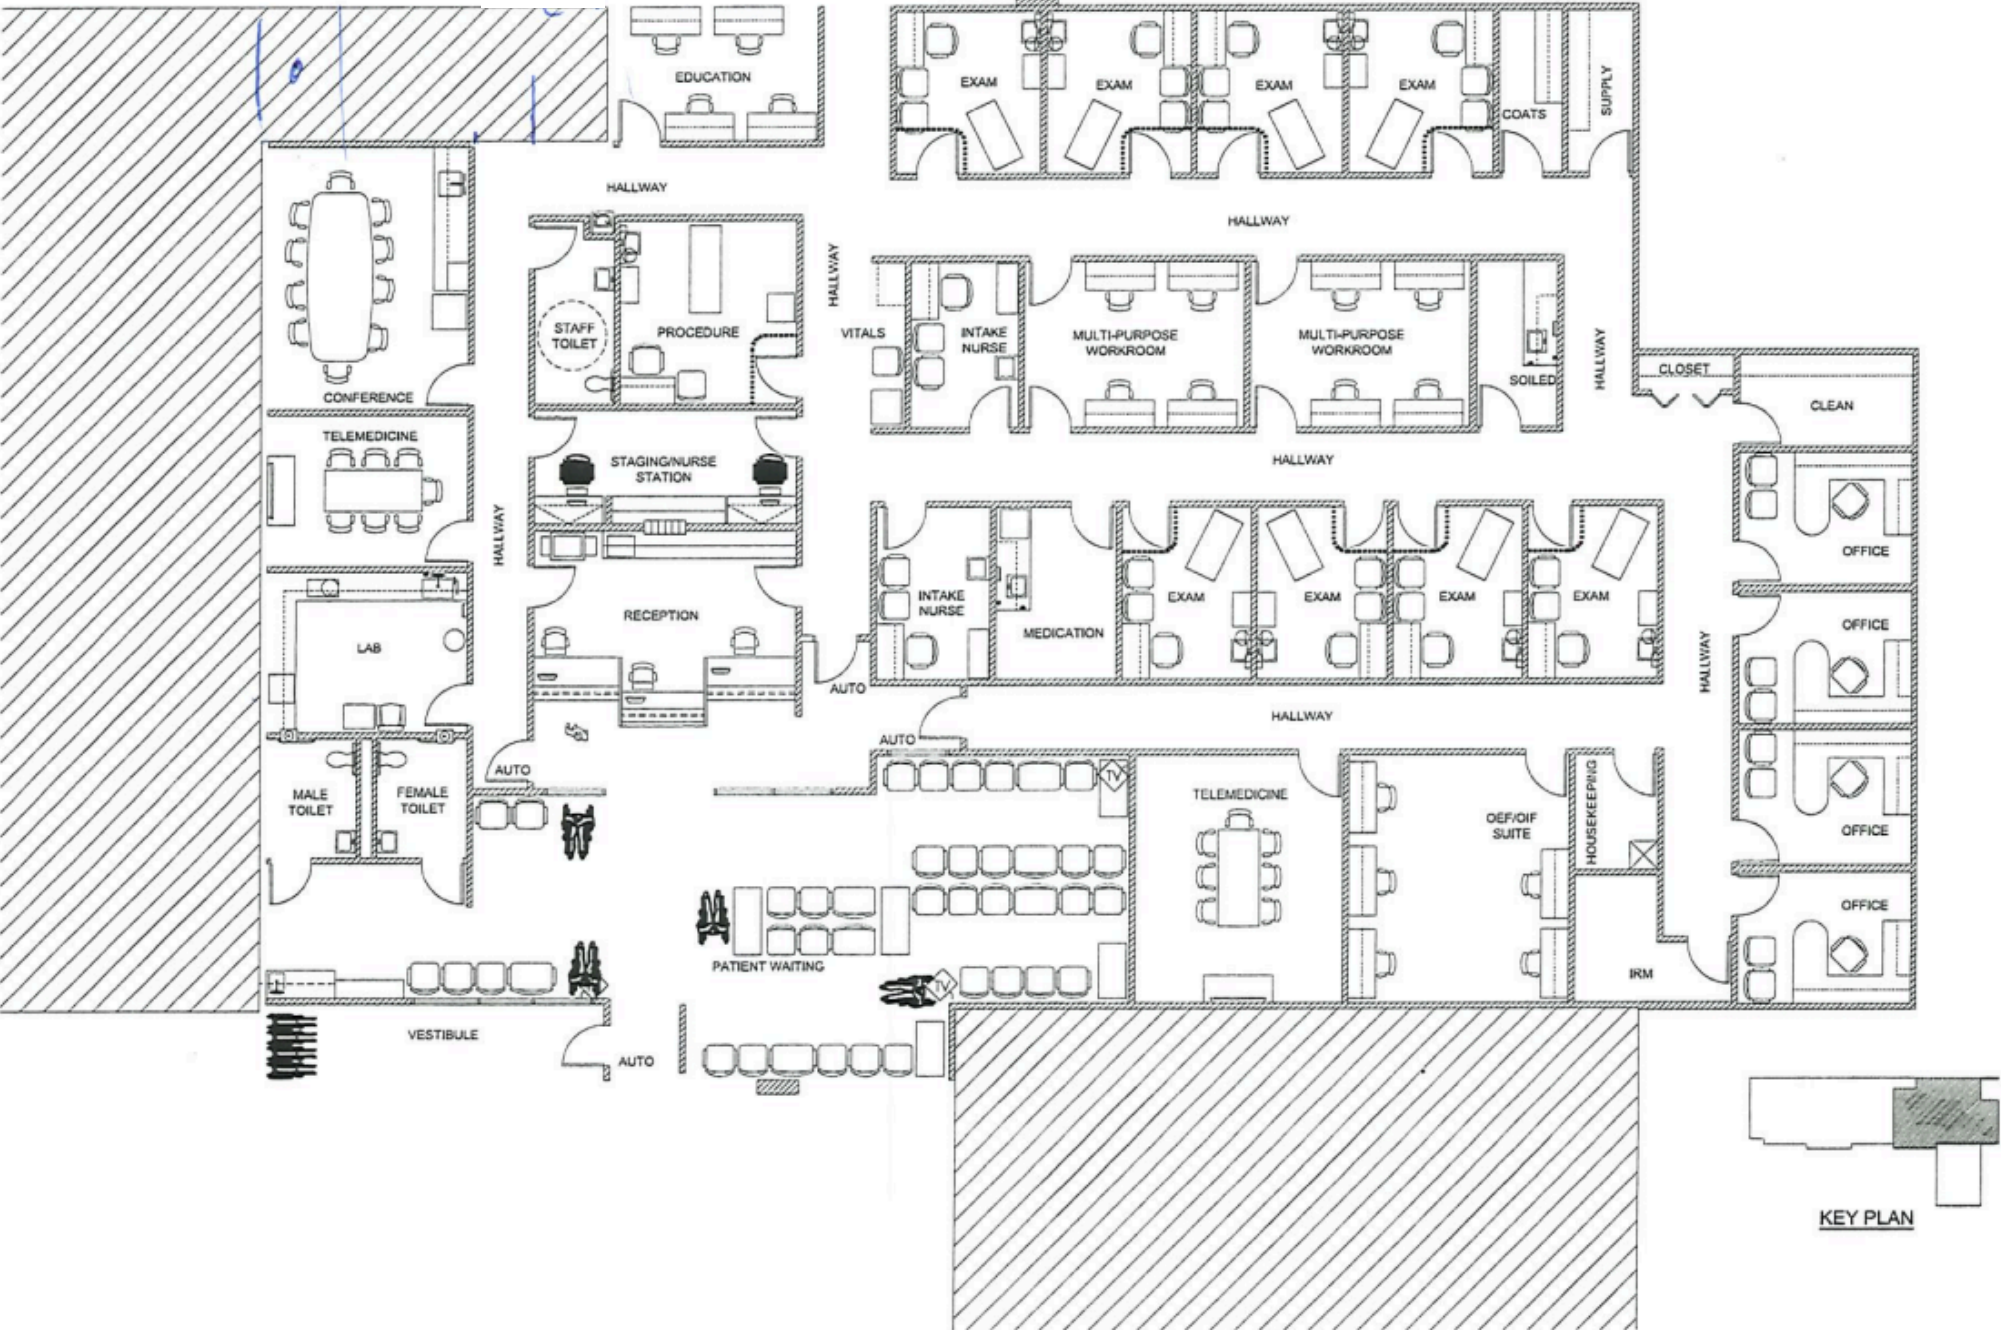

CURRENT FLOOR PLAN