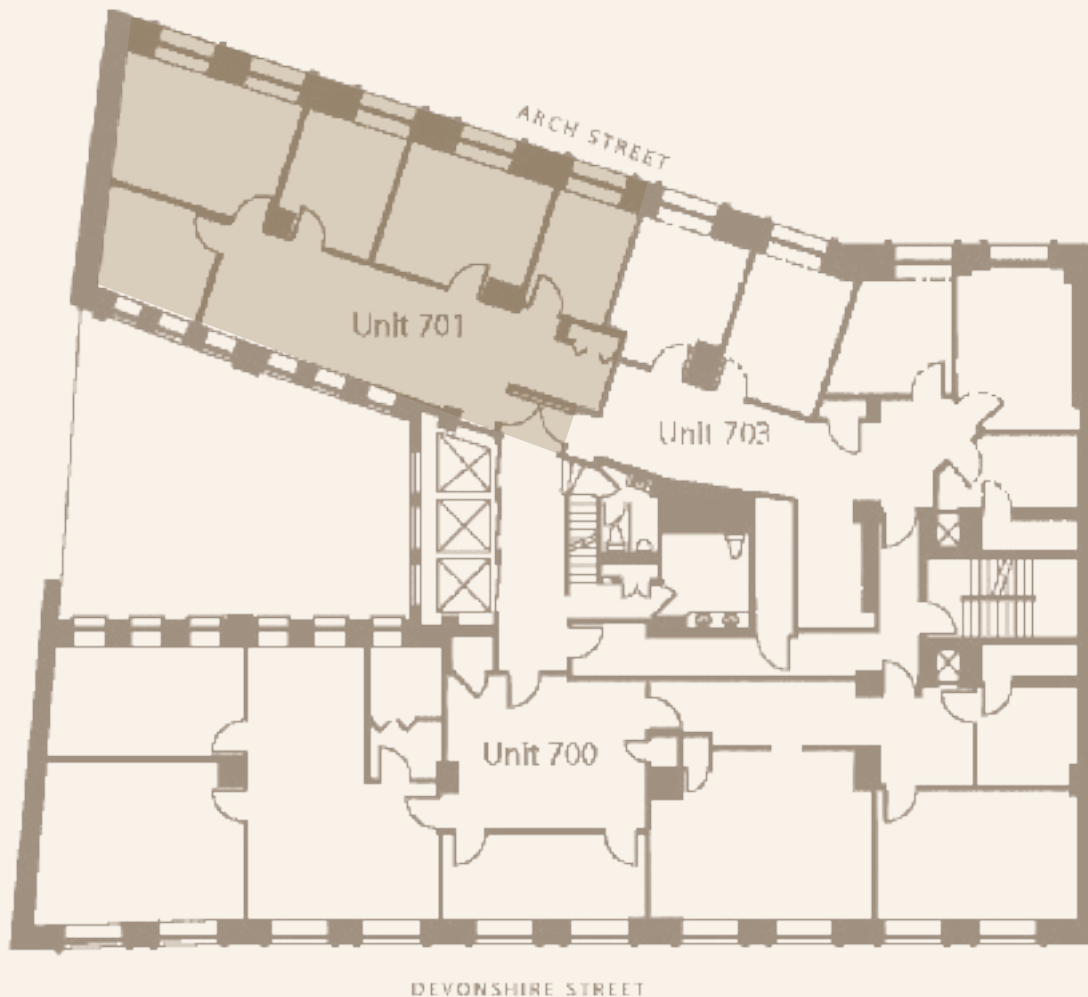

Floor Plan

 VIDEO TOUR

SUITE

701

7TH FLOOR

AVAILABLE SPACE

1,171 SF

IMMEDIATE OCCUPANCY