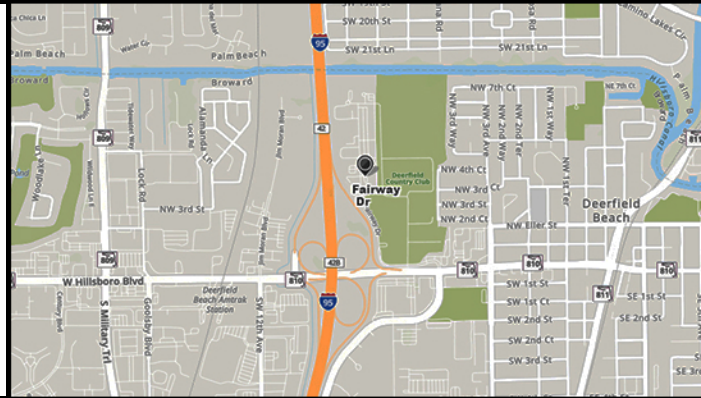

AVAILABILITY

450-102	Office	1,899	Sq Ft
450-204	Office	2,230	Sq Ft
450-208	Office	1,513	Sq Ft
450-210	Office	1,129	Sq Ft
550-205/207/209	Office	10,393	Sq Ft
600-206	Office	9,942	Sq Ft