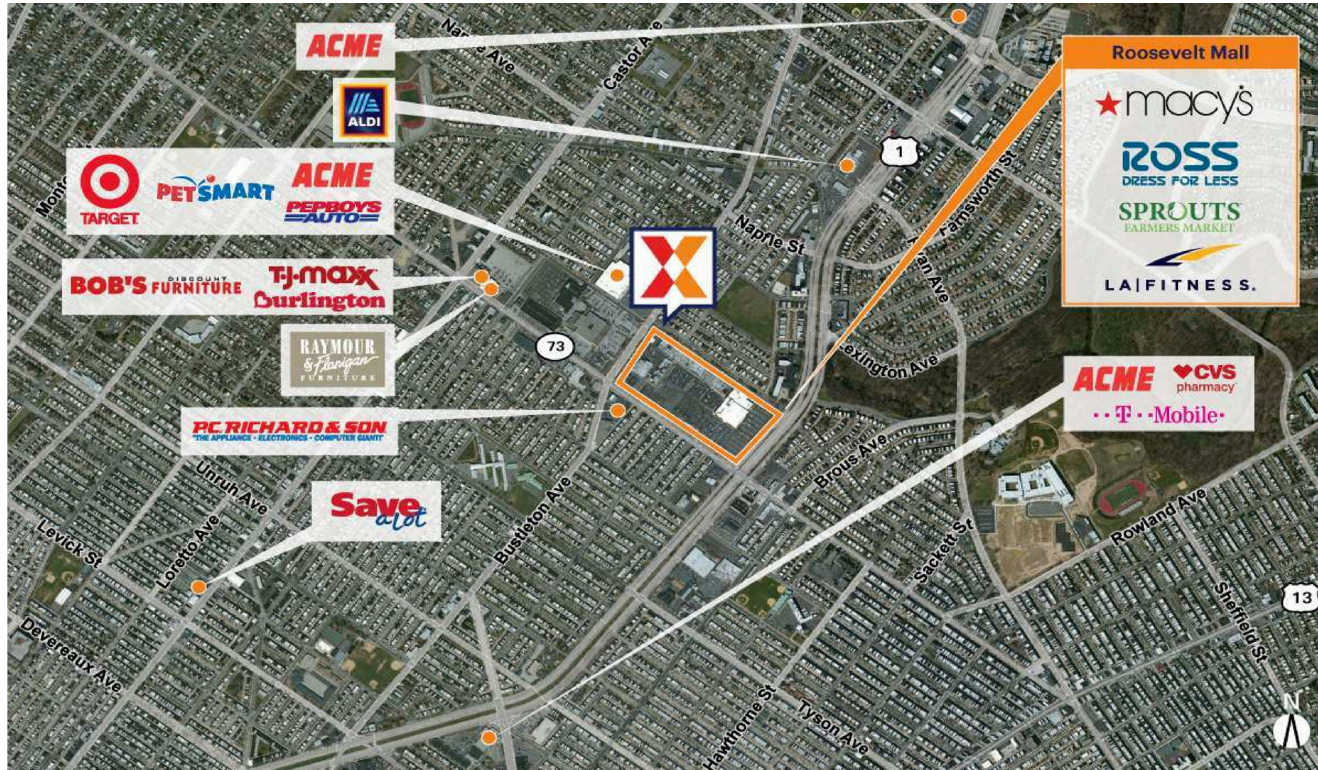

# Roosevelt Mall

Philadelphia-Camden-Wilmington, PA-NJ-DE-MD

40.0474, -75.0572  
2329 Cottman Avenue | Philadelphia, PA 19149

**Center Size:** 588,789 SF

Demographics	1 Mile	3 Mile	5 Mile
	55,171	329,630	645,376
	18,360	119,832	238,922
	\$63,174	\$66,447	\$70,435

Commercial space strategically located in a retail hub of 2MM SF in Northeast Philadelphia on Roosevelt Blvd (U.S. Route 1) and west of I-95

Highly visible retail center from 76,000+ VPD on Roosevelt Blvd, 25,000+ VPD on Cottman Ave and 19,000+ VPD on Bustleton Ave

Surrounded by dense population of 329,000+ people within 119,000+ households in 3 miles

Open-air center anchored by 313,000 SF Macy's and top national brands including Ross Dress for Less, LA Fitness and Chipotle drawing an estimated 17,100+ visits/day and over 6.2M annual visits (based on Creditell)

# Roosevelt Mall

Philadelphia-Camden-Wilmington, PA-NJ-DE-MD

40.0474, -75.0572  
2329 Cottman Avenue | Philadelphia, PA 19149