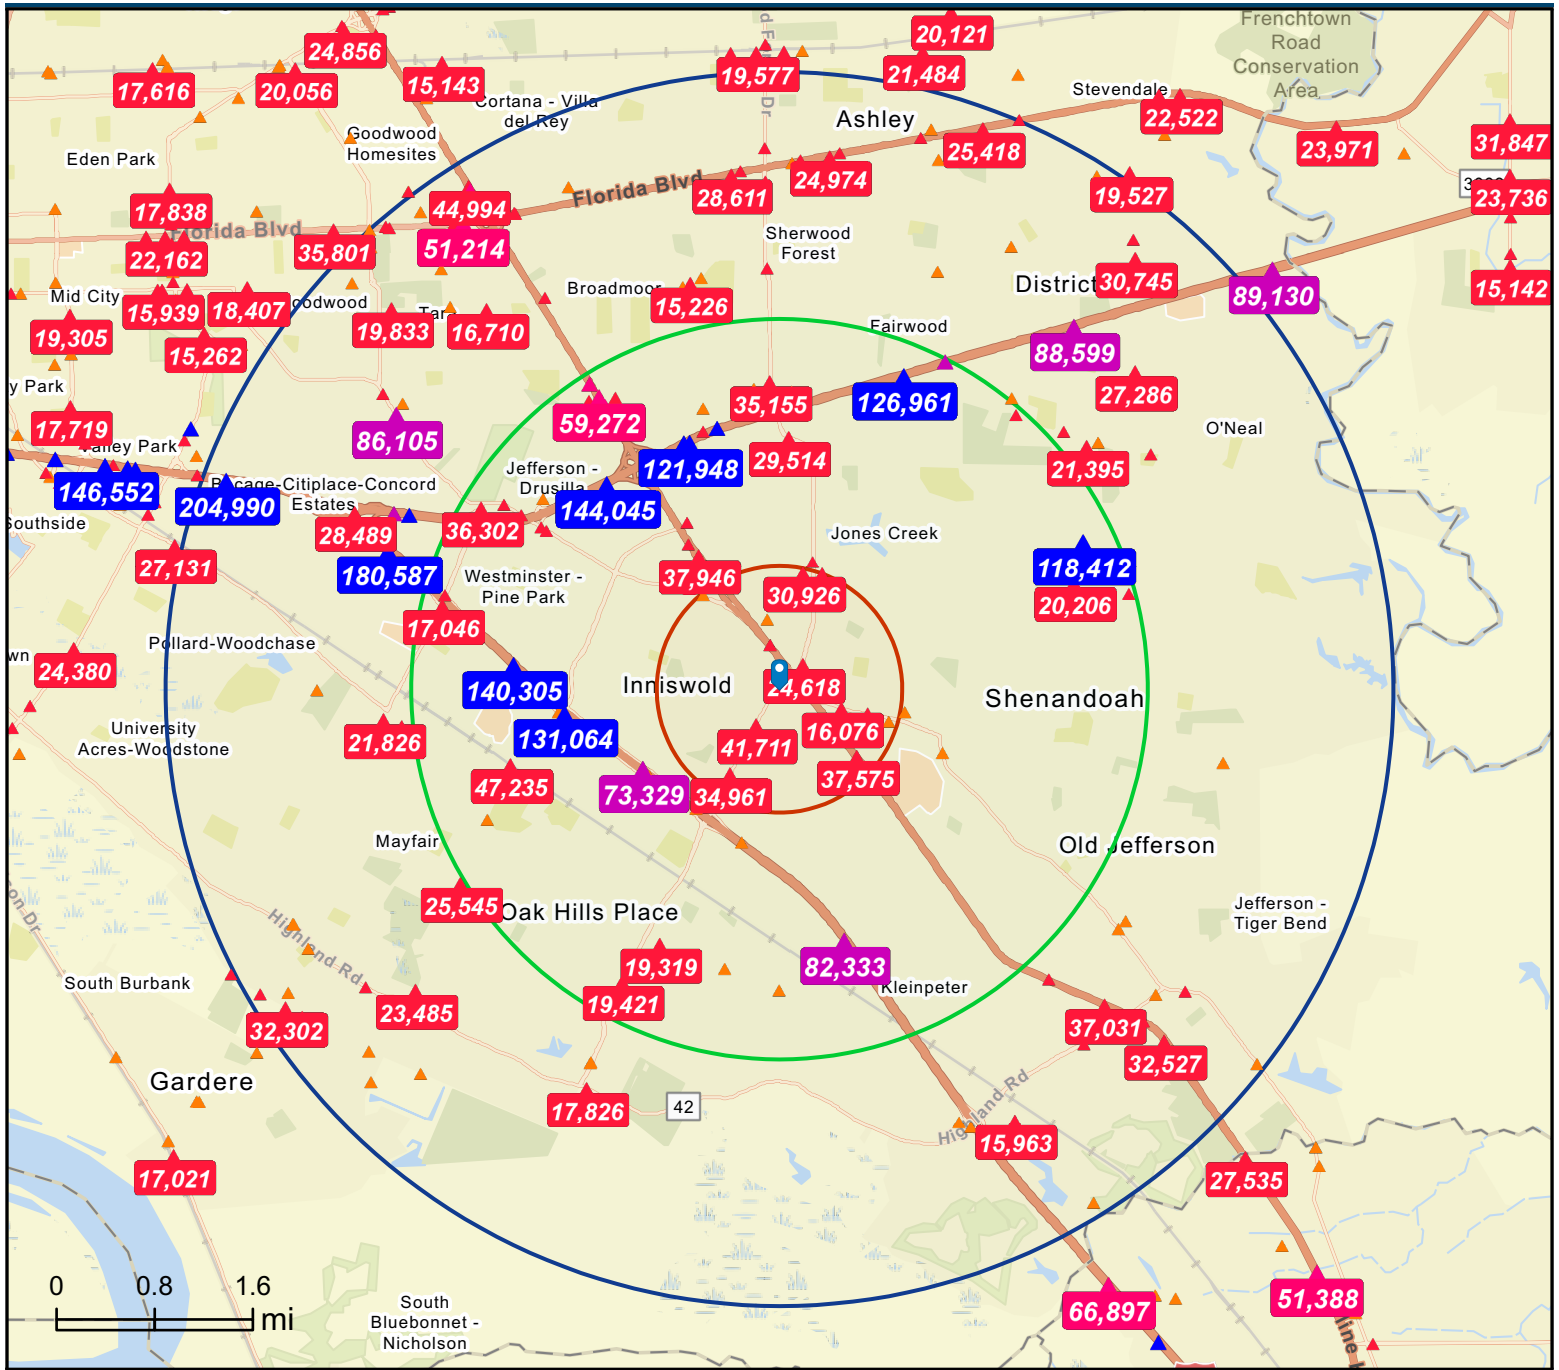

Traffic Count Map

5747 Siegen Ln, Baton Rouge, Louisiana, 70809
Rings: 1, 3, 5 mile radii

Prepared by Esri
Latitude: 30.39747
Longitude: -91.05614

- Average Daily Traffic Volume**
- ▲ Up to 6,000 vehicles per day
 - ▲ 6,001 - 15,000
 - ▲ 15,001 - 30,000
 - ▲ 30,001 - 50,000
 - ▲ 50,001 - 100,000
 - ▲ More than 100,000 per day