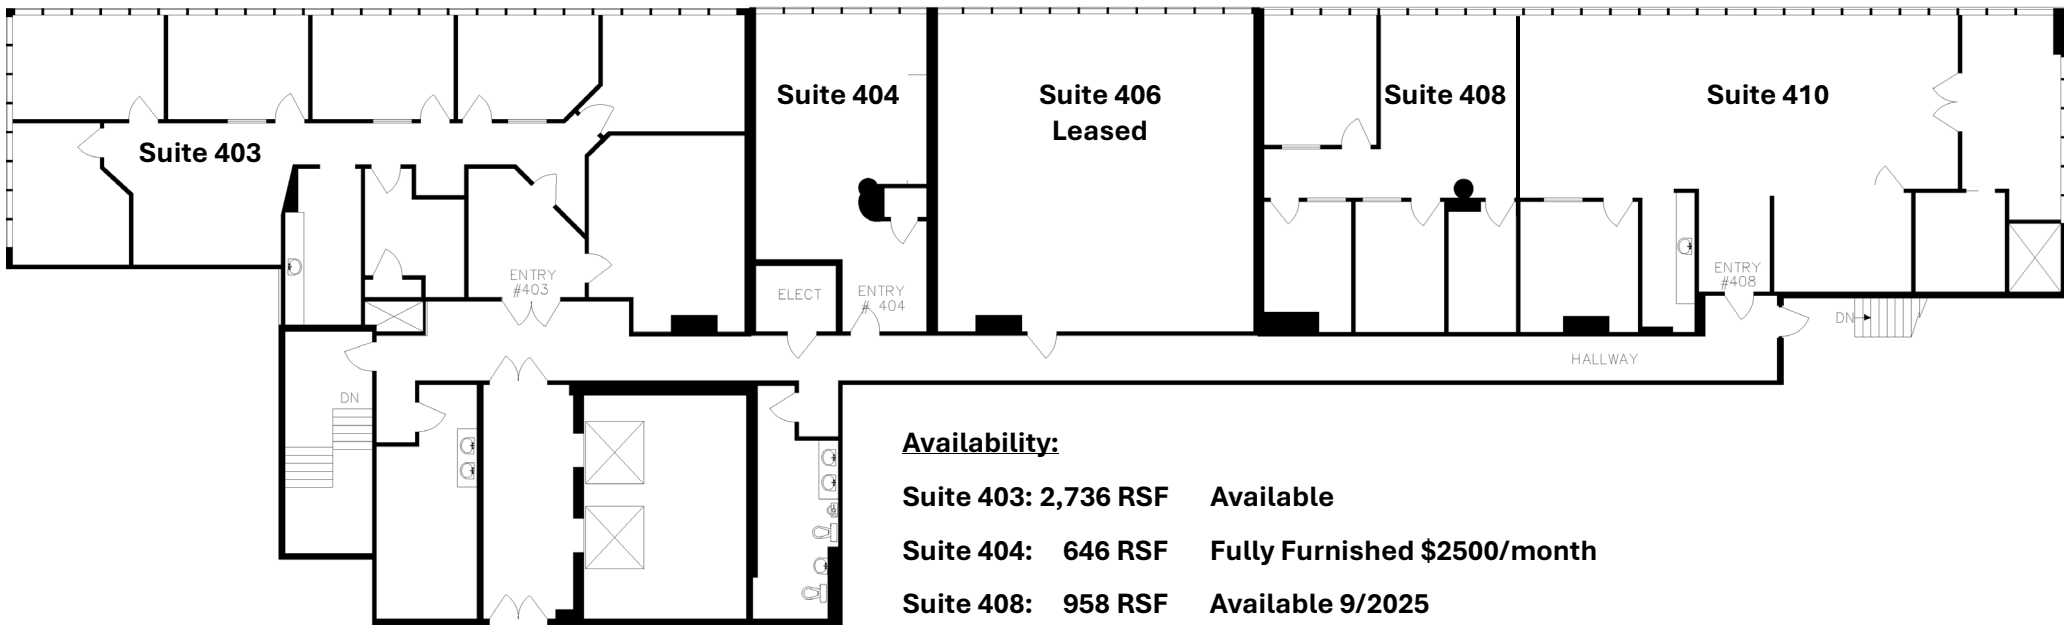

SIGNATURE PLACE

147 2nd Avenue S, St. Petersburg, Florida 33701

**Class A Office Suites Available for Lease
6,380 RSF Available**

Availability:

- Suite 403: 2,736 RSF Available**
- Suite 404: 646 RSF Fully Furnished \$2500/month**
- Suite 408: 958 RSF Available 9/2025**
- Suite 410: 2,040 RSF Available**
- Total: 6,380 RSF**