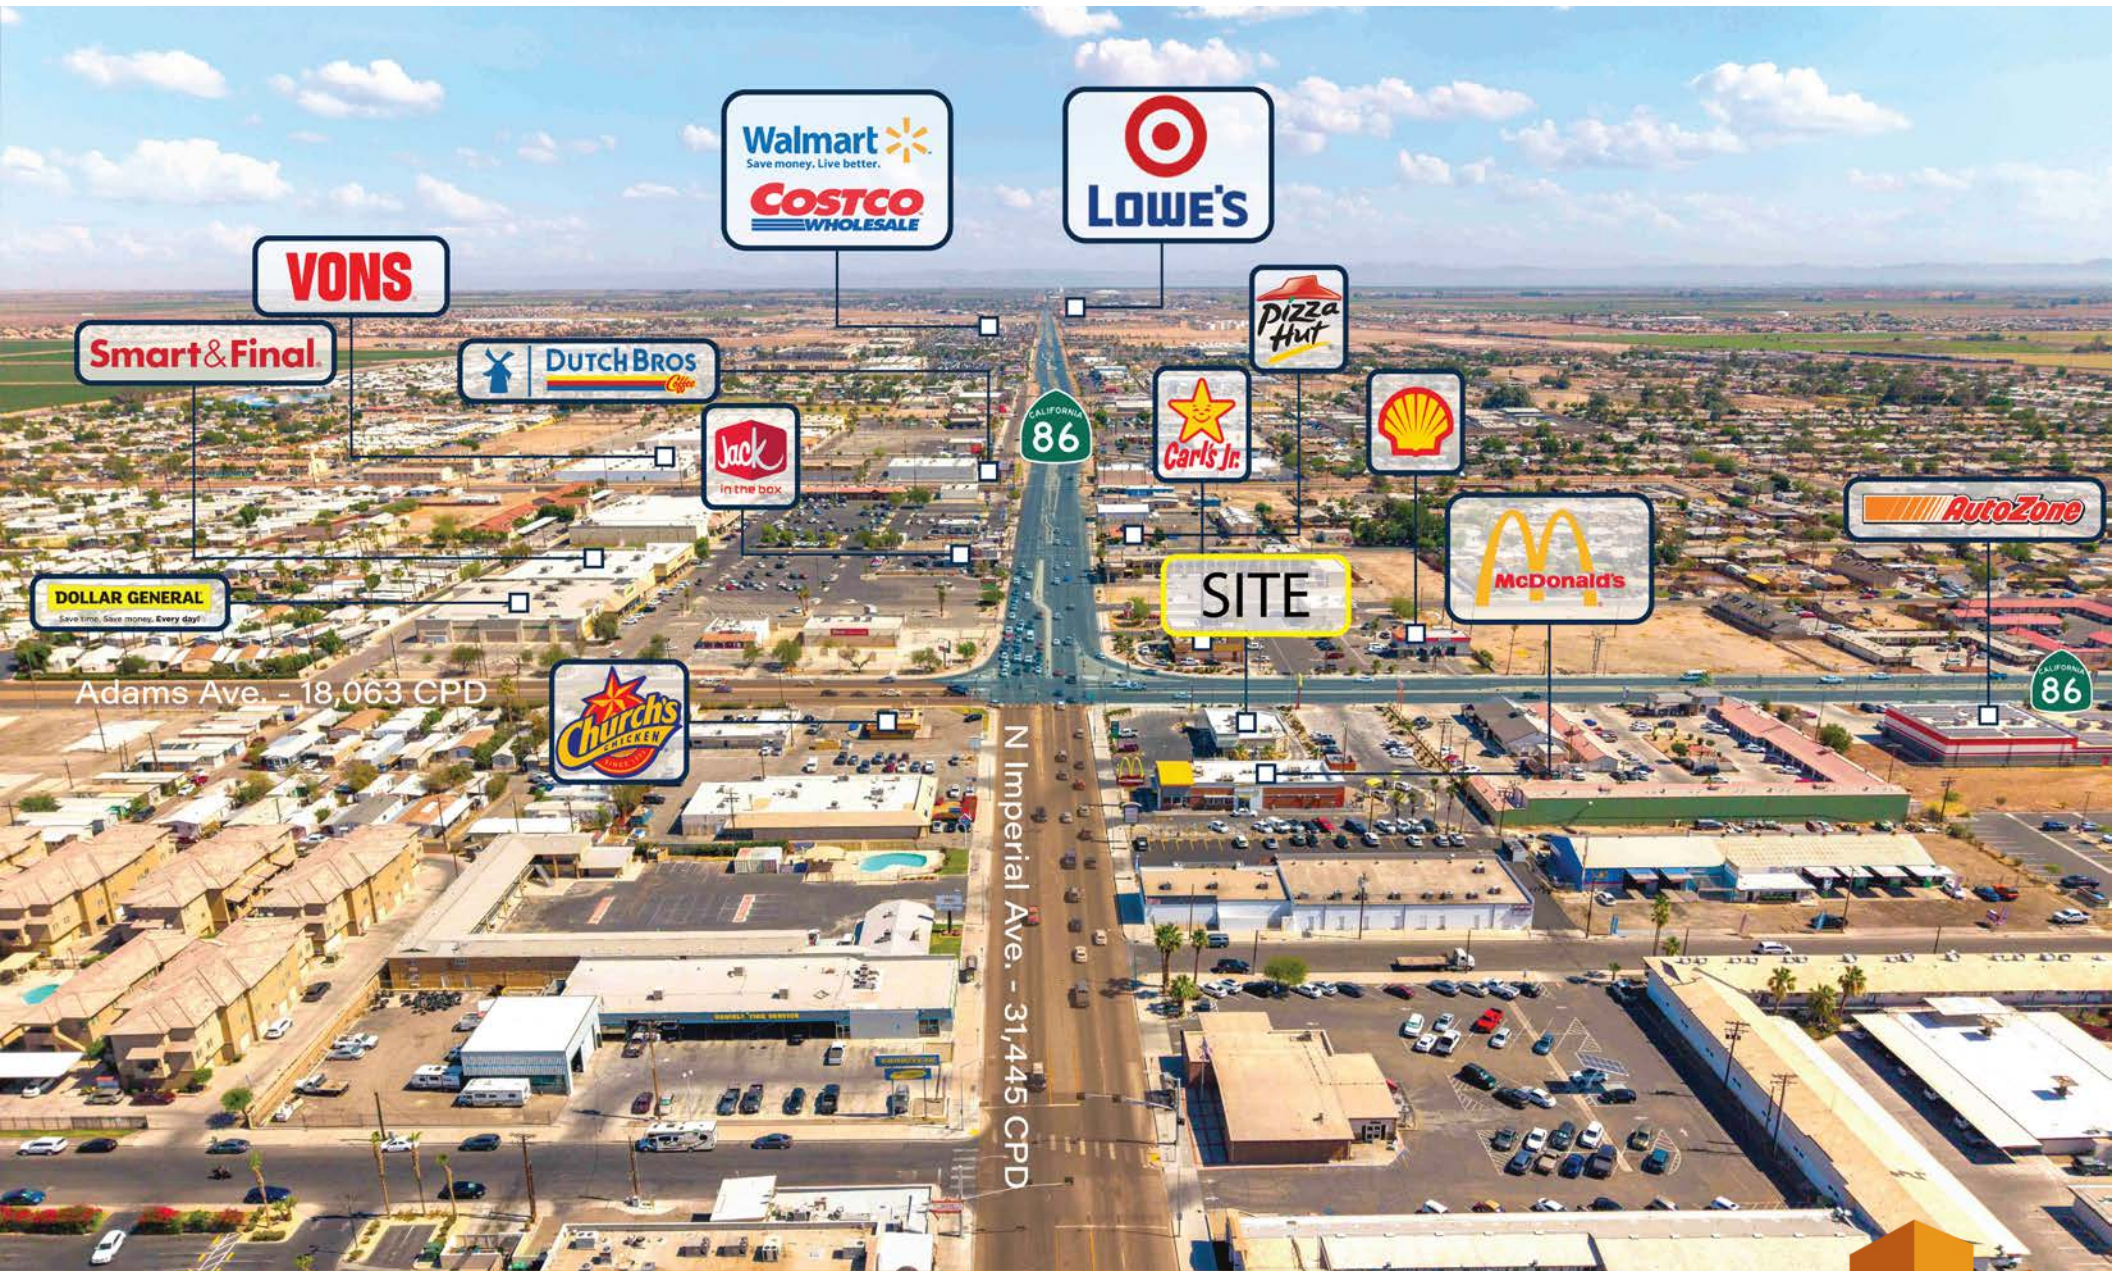

Rob Bloom, VP
(858) 405-5342 | Rob@duhscommercial.com
DRE# 01302163

Austin Dias, VP
(619) 269-6077 | Austin@duhscommercial.com
DRE# 01888482