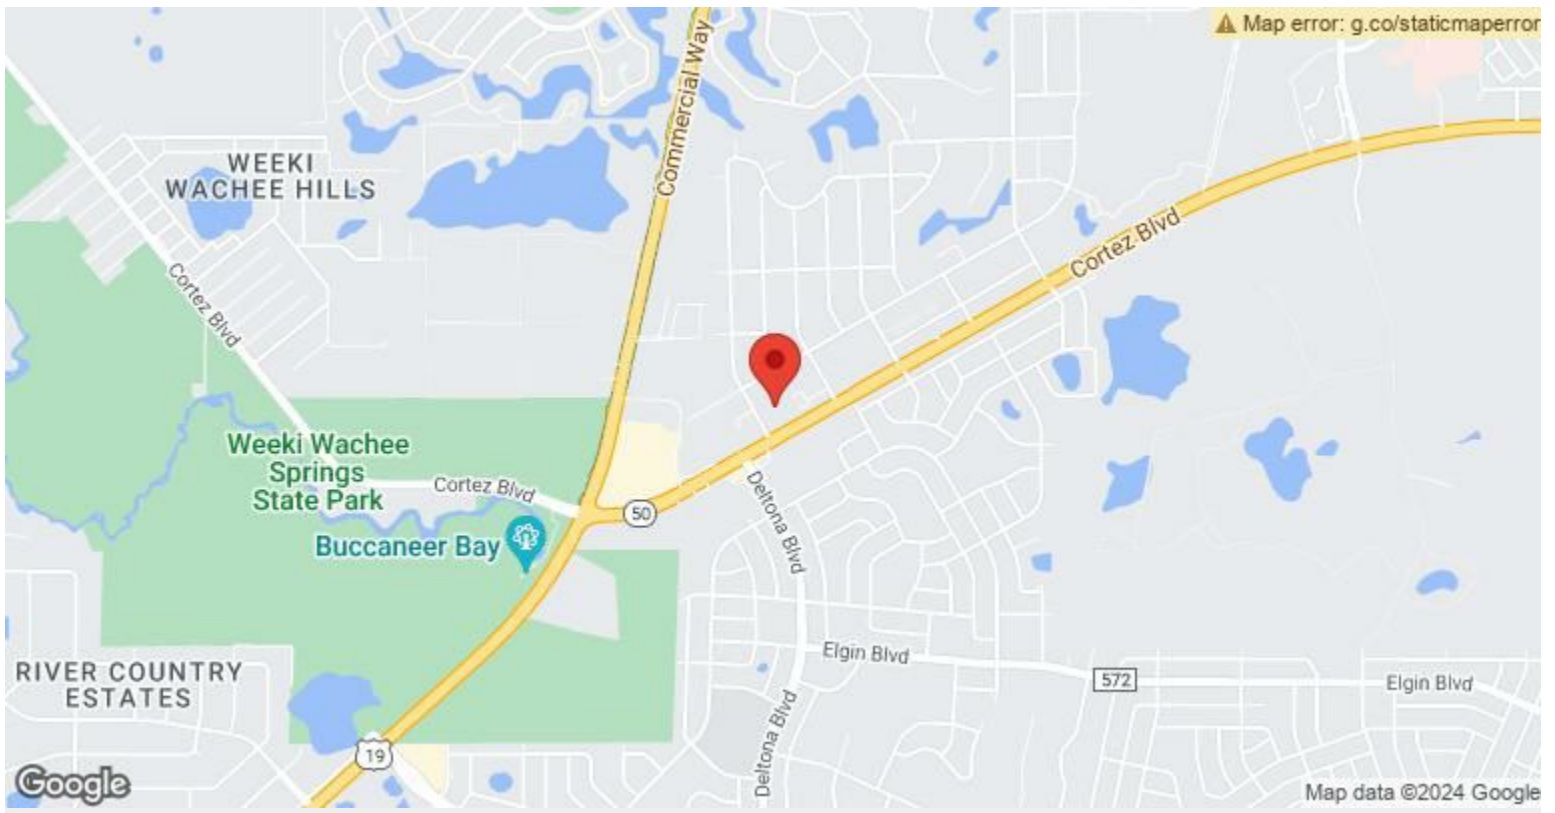

Cortez Blvd

Cortez Blvd, Weeki Wachee, FL 34613

April Cannon

Century 21 Alliance Realty
7615 Horse Lake Rd, Brooksville, FL 34601
april.bville@gmail.com
(352) 686-0000

Cortez Blvd

\$1,785,000

High Visibility location Zoned C-1- Corner parcel on Cortez (SR50) just 400 feet east of Deltona on North side. Ideal location for all retail and medical office uses. County Library is just west of site and Fire Station #12 is located on east side. CPD exceeds 33,000 cars per day. Retailers in the area include Racetrac, Circle K, Winn Dixie, CVS, Just 3000 feet east of 19 and world famous Weeki Wachee Springs....

- CPD exceeds 33,000 cars per day
- High Visibility location Zoned C-1
- Corner parcel on Cortez (SR50)

Zoning Map

Price:	\$1,785,000
Property Type:	Land
Property Subtype:	Commercial
Proposed Use:	Mixed Use
Sale Type:	Investment or Owner User
Total Lot Size:	5.70 AC
No. Lots:	1
Zoning Description:	C-1
APN / Parcel ID:	R36-422-17-0000-0410-0011

Cortez Blvd, Weeki Wachee, FL 34613

High Visibility location Zoned C-1- Corner parcel on Cortez (SR50) just 400 feet east of Deltona on North side. Ideal location for all retail and medical office uses. County Library is just west of site and Fire Station #12 is located on east side. CPD exceeds 33,000 cars per day. Retailers in the area include Racetrac, Circle K, Winn Dixie, CVS, Just 3000 feet east of 19 and world famous Weeki Wachee Springs.