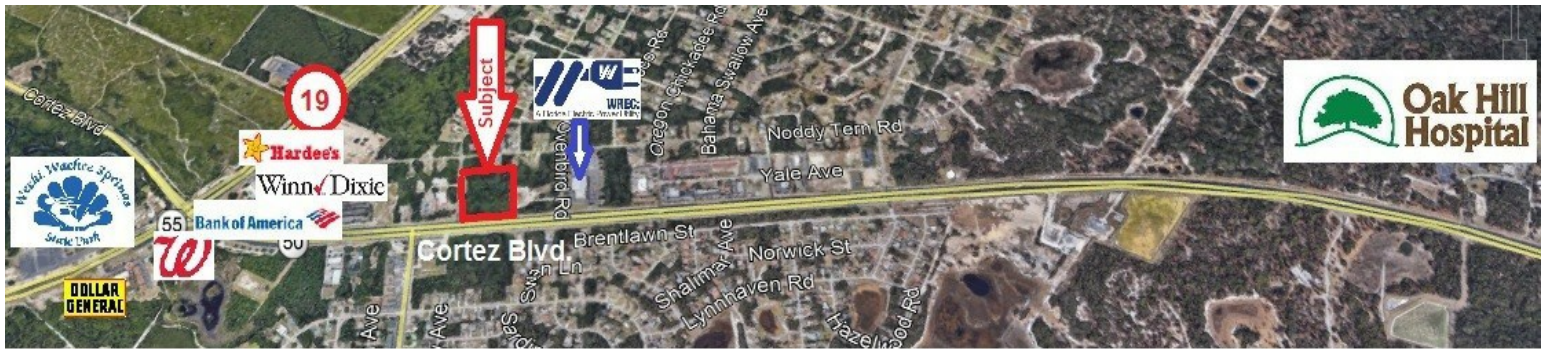

Cortez Blvd, Weeki Wachee, FL 34613

High Visibility location Zoned C-1- Corner parcel on Cortez (SR50) just 400 feet east of Deltona on North side. Ideal location for all retail and medical office uses. County Library is just west of site and Fire Station #12 is located on east side. CPD exceeds 33,000 cars per day. Retailers in the area include Racetrac, Circle K, Winn Dixie, CVS, Just 3000 feet east of 19 and world famous Weeki Wachee Springs.

Property Photos

Flood Plain Map

Other

Traffic Map via DOT

Other

Property Photos

Deltona

Aerial