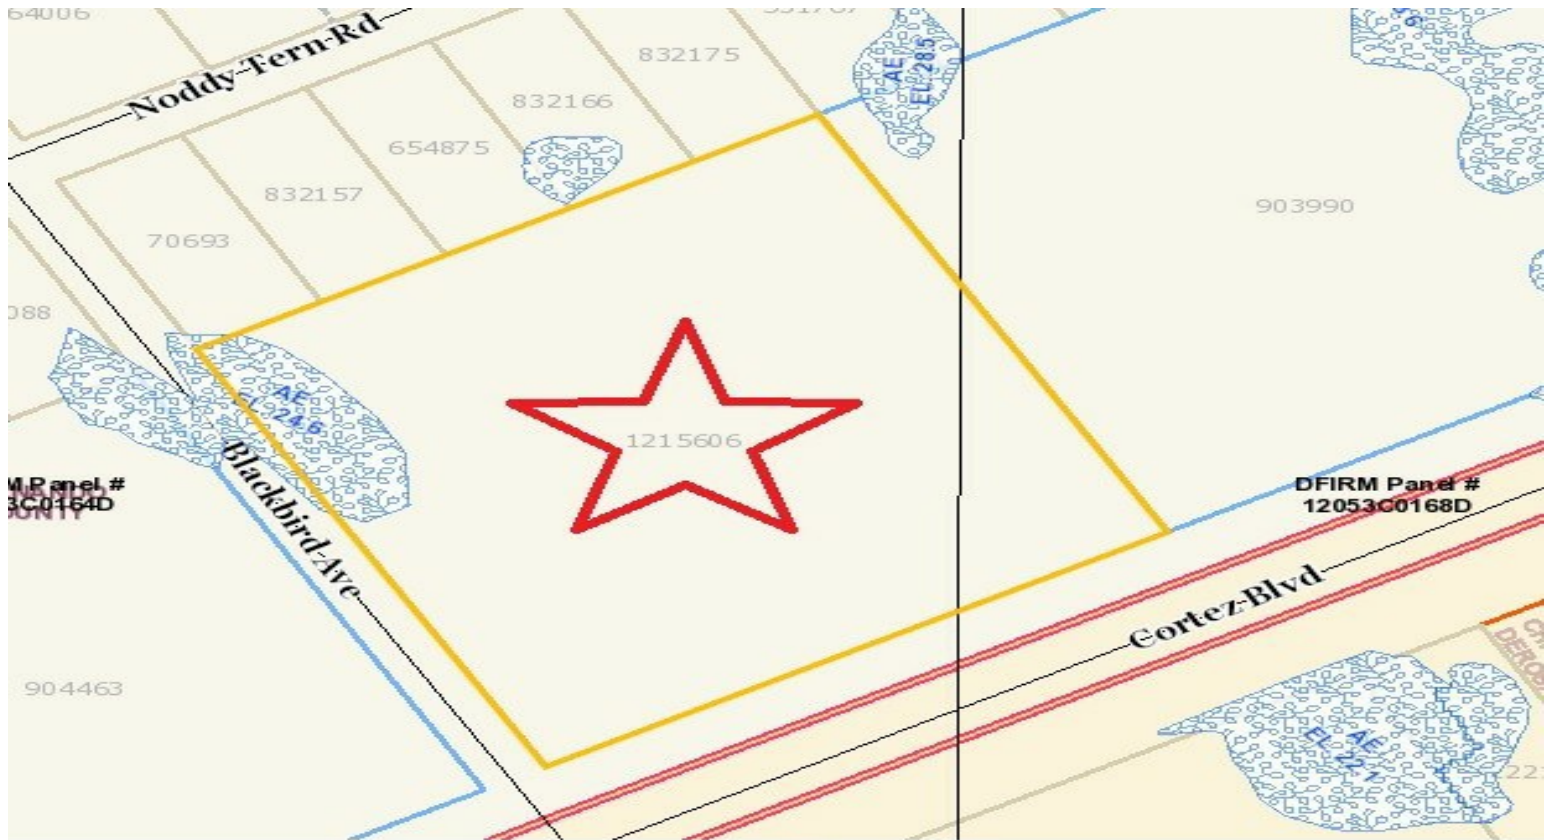

Cortez Blvd

Cortez Blvd, Weeki Wachee, FL 34613

April Cannon

Century 21 Alliance Realty
7615 Horse Lake Rd, Brooksville, FL 34601
april.bville@gmail.com
(352) 686-0000

Cortez Blvd

\$1,785,000

High Visibility location Zoned C-1- Corner parcel on Cortez (SR50) just 400 feet east of Deltona on North side. Ideal location for all retail and medical office uses. County Library is just west of site and Fire Station #12 is located on east side. CPD exceeds 33,000 cars per day. Retailers in the area include Racetrac, Circle K, Winn Dixie, CVS, Just 3000 feet east of 19 and world famous Weeki Wachee Springs....

- CPD exceeds 33,000 cars per day
- High Visibility location Zoned C-1
- Corner parcel on Cortez (SR50)

Zoning Map

Price:	\$1,785,000
Property Type:	Land
Property Subtype:	Commercial
Proposed Use:	Mixed Use
Sale Type:	Investment or Owner User
Total Lot Size:	5.70 AC
No. Lots:	1
Zoning Description:	C-1
APN / Parcel ID:	R36-422-17-0000-0410-0011

Cortez Blvd, Weeki Wachee, FL 34613

High Visibility location Zoned C-1- Corner parcel on Cortez (SR50) just 400 feet east of Deltona on North side. Ideal location for all retail and medical office uses. County Library is just west of site and Fire Station #12 is located on east side. CPD exceeds 33,000 cars per day. Retailers in the area include Racetrac, Circle K, Winn Dixie, CVS, Just 3000 feet east of 19 and world famous Weeki Wachee Springs.

Property Photos

Flood Plain Map

Other

Traffic Map via DOT

Other

Property Photos

Deltona

Aerial