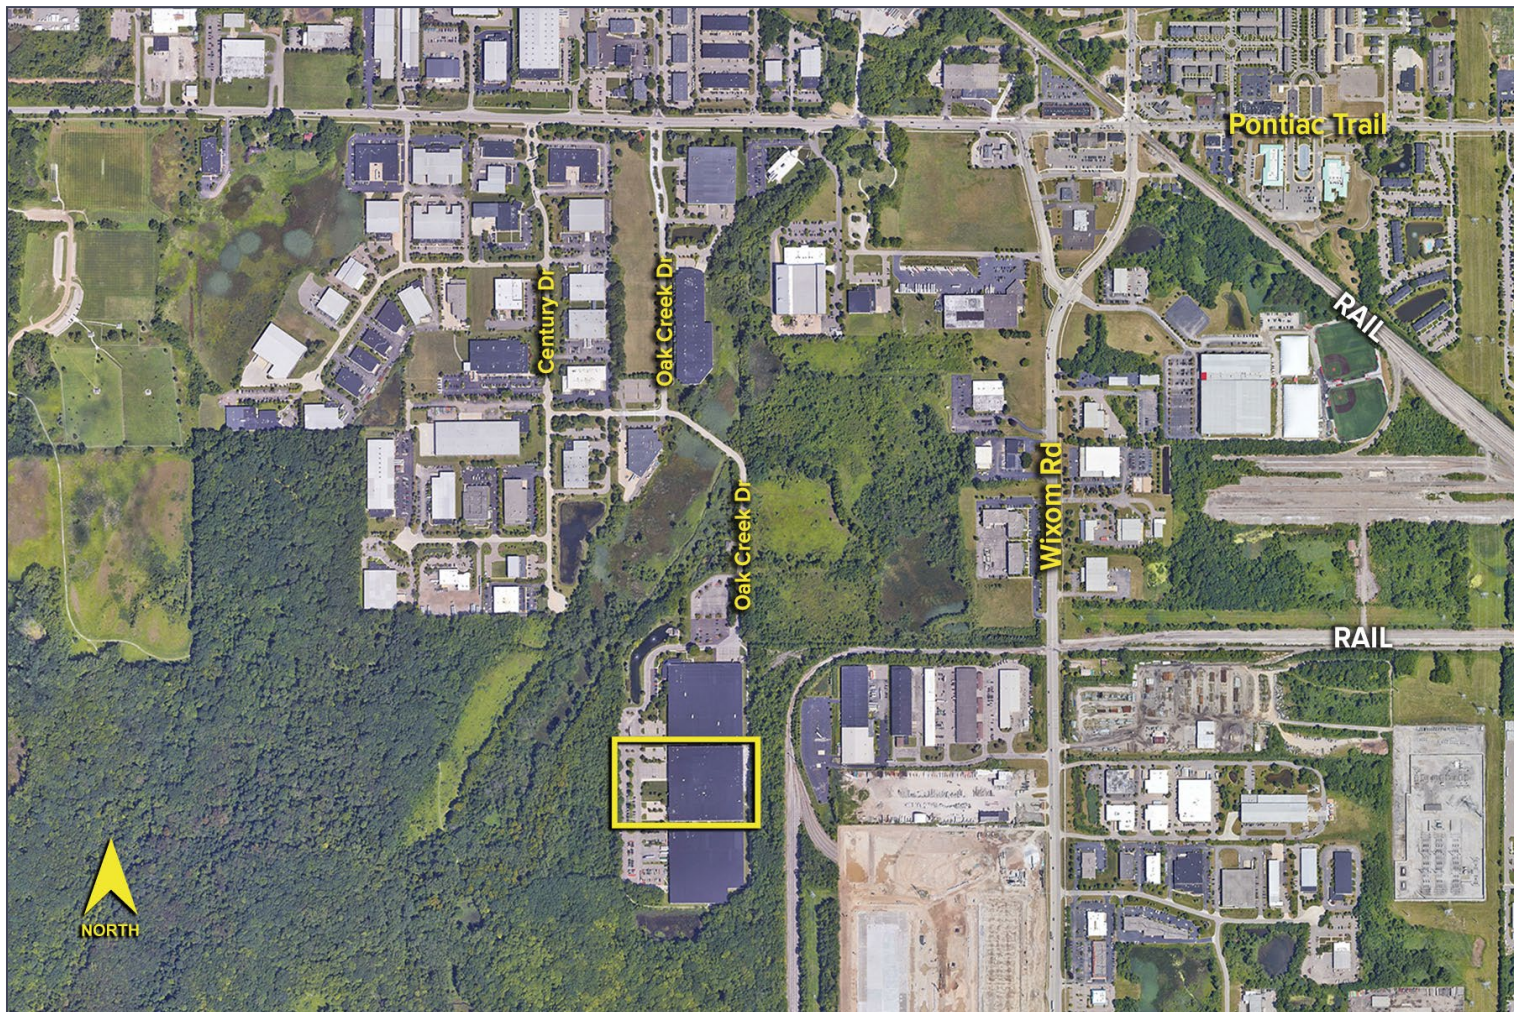

30240 Oak Creek Drive – Wixom, Michigan

Industrial For Lease

202,500
Square Feet
AVAILABLE

Aerial

For more information, please contact:

JIM MONTGOMERY
(248) 359 0614
jmontgomery@signatureassociates.com

CHRISTOPHER M. D'ANGELO
(248) 948 0109
cdangelo@signatureassociates.com

SIGNATURE ASSOCIATES
One Towne Square, Suite 1200
Southfield, MI 48076
www.signatureassociates.com