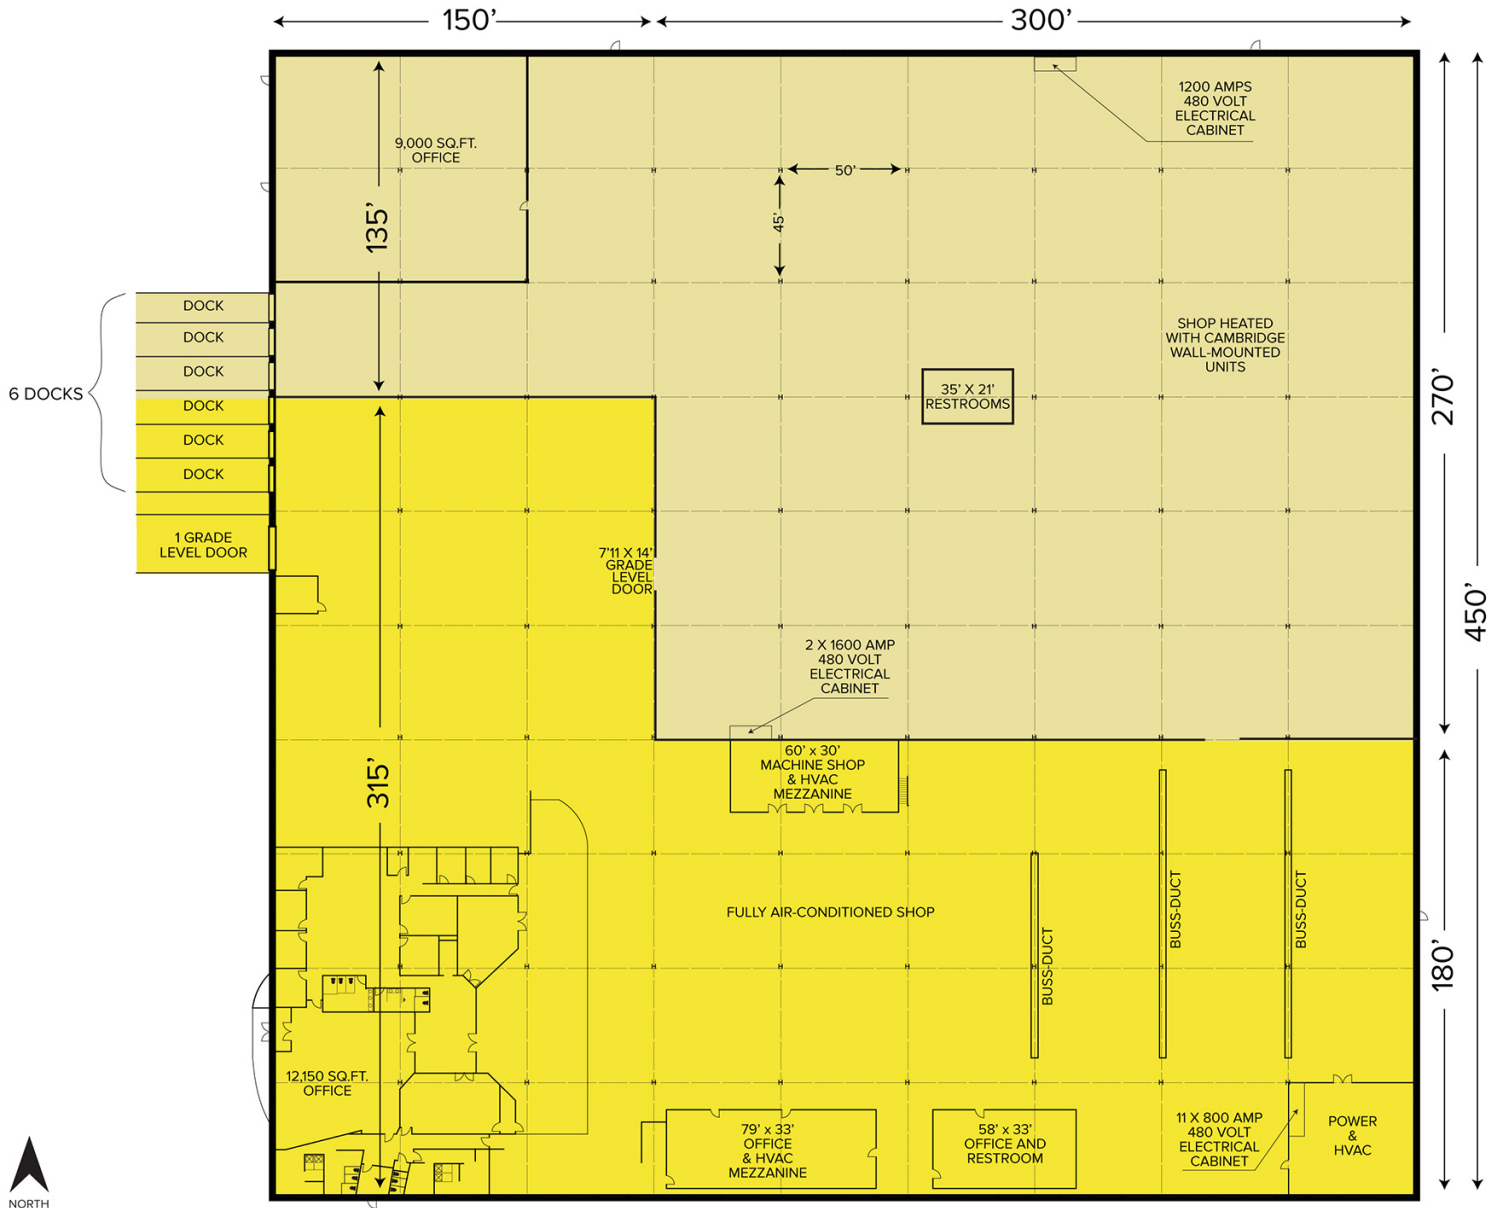

PROPERTY FEATURES

- 100,000 - 202,500 square feet available
- 5,000 square feet office
- Short term lease possible
- 20' – 27' clear height
- (6) truckwells, (1) 12' x 14' grade level door
- 2000 amps, 480 volts power
- Corporate image building with heavy power
- Half of the shop space is full HVAC
- Lease Rate: \$7.75/sq. ft. NNN

Industrial For Lease

202,500
Square Feet
AVAILABLE

Floor Plan

NORTH

For more information, please contact:

JIM MONTGOMERY

(248) 359 0614

jmontgomery@signatureassociates.com