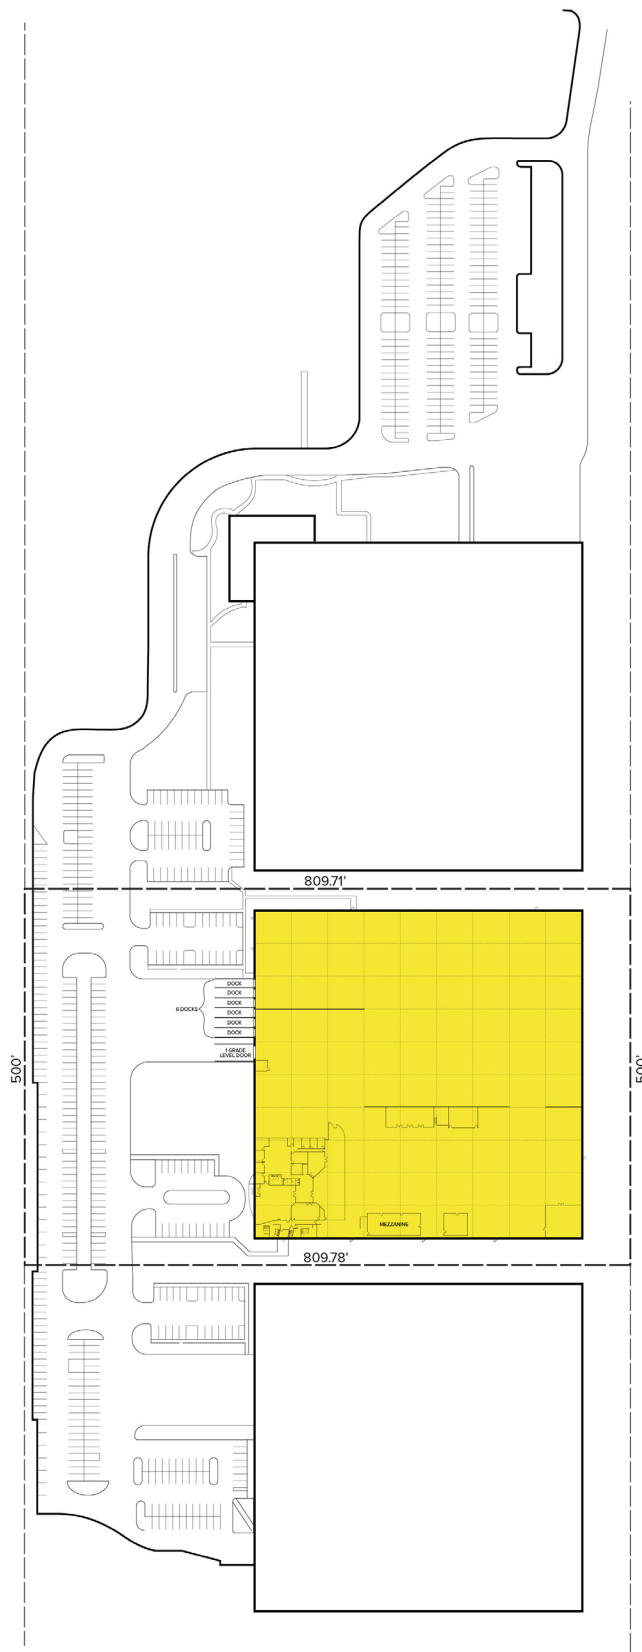

30240 Oak Creek Drive – Wixom, Michigan

Industrial For Lease

202,500
Square Feet
AVAILABLE

Site Plan

For more information, please contact:

JIM MONTGOMERY

(248) 359 0614

jmontgomery@signatureassociates.com

CHRISTOPHER M. D'ANGELO

(248) 948 0109

cdangelo@signatureassociates.com

SIGNATURE ASSOCIATES

One Towne Square, Suite 1200

Southfield, MI 48076

www.signatureassociates.com