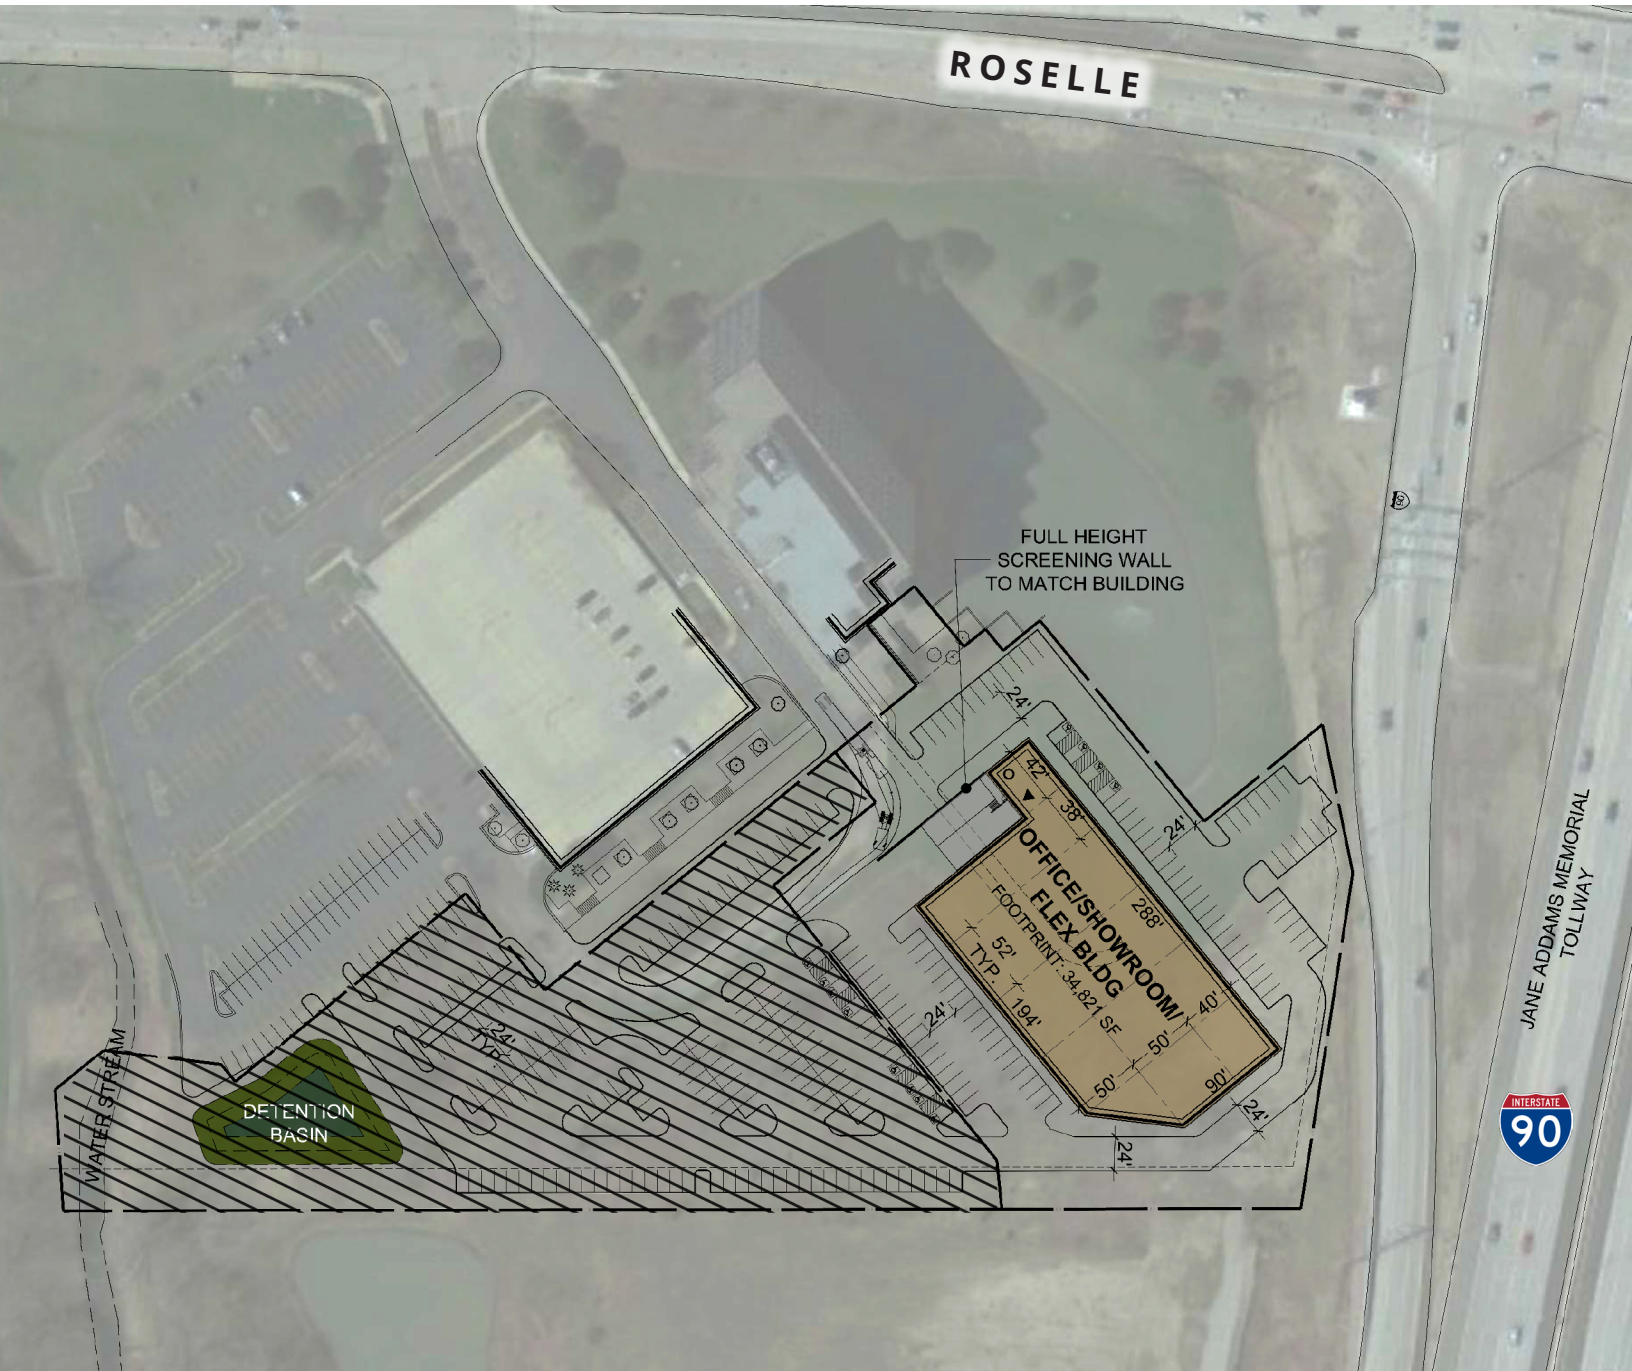

Conceptual Flex/Office/Showroom Building Plan

WARE MALCOMB

ARCHITECTURE | PLANNING | INTERIORS
BRANDING | CIVIL ENGINEERING

JASON SIMON
847 698 8531
jason.simon@colliers.com

SUZANNE SERINO
847 698 8226
suzanne.serino@colliers.com

KELLY JOYCE
847 698 8276
kelly.joyce@colliers.com