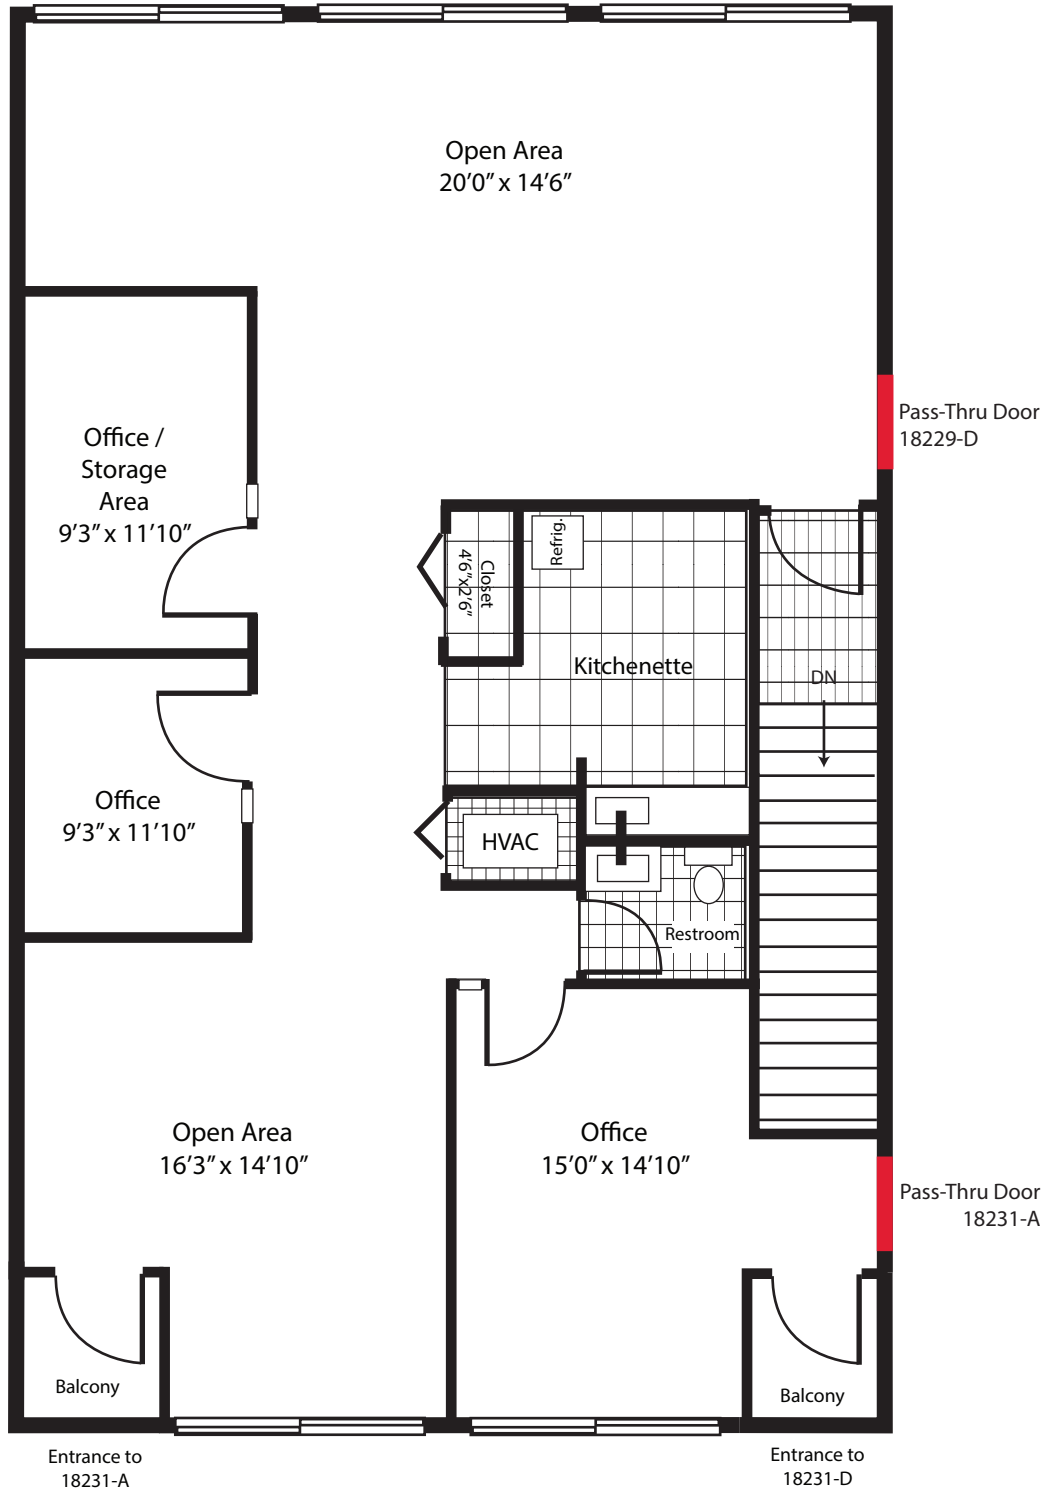

Upper Level
 Square Feet: 1575
 Office Space

For Leasing Information Contact:

Brian Pettit
 301-975-1020, Ext. 402